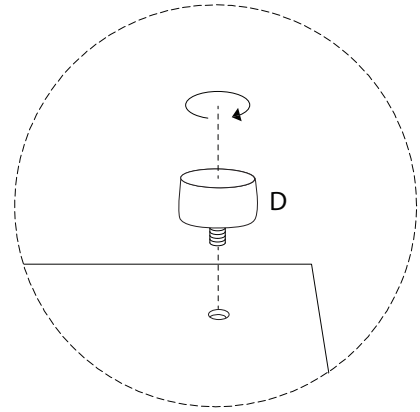

# LERMON

Diagram illustrating assembly instructions and safety warnings:

- Warning 1:** A crossed-out power drill icon indicates that power tools should not be used for assembly.
- Warning 2:** A crossed-out icon of a block being drilled from the bottom indicates that the furniture should not be placed on a soft surface like a rug or carpet.
- Time:** A clock icon with the text "15'" indicates an estimated assembly time of 15 minutes.
- Personnel:** An icon of a person with the text "2" indicates that two people are required for assembly.

D x 8

A	B	C	D
x 1	x 1	x 2	x 8

1

2

3