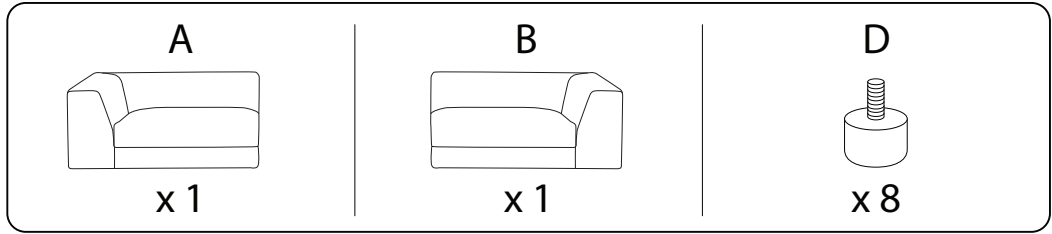

# LERMON

Diagram illustrating assembly instructions and safety warnings:

- Warning 1:** A crossed-out power drill icon indicates that power tools should not be used for assembly.
- Warning 2:** A crossed-out icon of a block being drilled from the bottom indicates that the furniture should not be placed on a soft surface like a rug or carpet.
- Time:** A clock icon with the text "15'" indicates an estimated assembly time of 15 minutes.
- Personnel:** An icon of a person with the text "2" indicates that two people are required for assembly.

D x 8

A	B	C	D
x 1	x 1	x 2	x 8

1

2

3