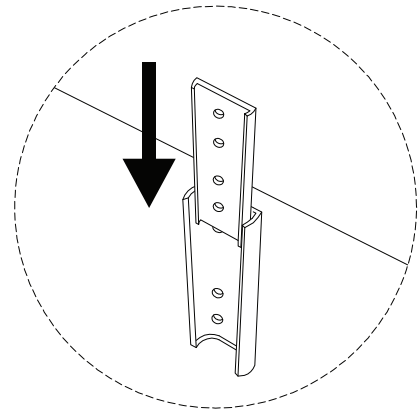

# LERMON

Diagram illustrating assembly instructions and safety warnings:

- Warning 1:** A crossed-out power drill icon indicates that power tools should not be used for assembly.
- Warning 2:** A crossed-out icon of a block being drilled from the bottom indicates that the furniture should not be placed on a soft surface like a rug or carpet.
- Time:** A clock icon with the text "15'" indicates an estimated assembly time of 15 minutes.
- Personnel:** An icon of a person with the text "2" indicates that two people are required for assembly.

D x 8

A	B	C	D
x 1	x 1	x 2	x 8

1

2

3