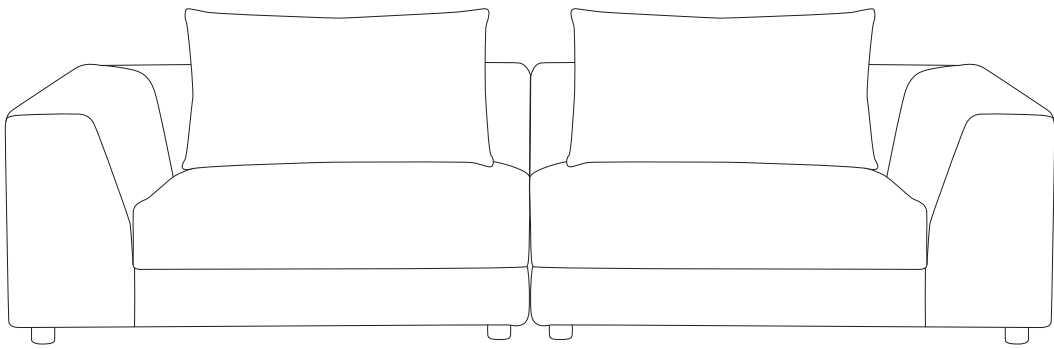

# LERMON

Diagram illustrating assembly instructions and safety warnings:

- Warning 1:** A crossed-out power drill icon indicates that power tools should not be used for assembly.
- Warning 2:** A crossed-out icon of a block being drilled from the bottom indicates that the furniture should not be placed on a soft surface like a rug or carpet.
- Time:** A clock icon with the text "15'" indicates an estimated assembly time of 15 minutes.
- Personnel:** An icon of a person with the text "2" indicates that two people are required for assembly.