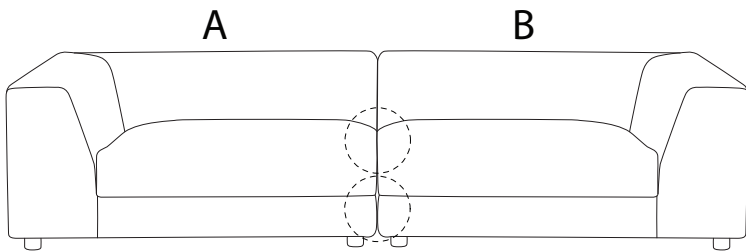

# LERMON

Diagram illustrating assembly instructions and safety warnings:

- Warning 1:** A crossed-out power drill icon indicates that power tools should not be used for assembly.
- Warning 2:** A crossed-out icon of a block being drilled from the bottom indicates that the furniture should not be placed on a soft surface like a rug or carpet.
- Time:** A clock icon with the text "15'" indicates an estimated assembly time of 15 minutes.
- Personnel:** An icon of a person with the text "2" indicates that two people are required for assembly.

D x 8

A	B	C	D
x 1	x 1	x 2	x 8

1

2

3