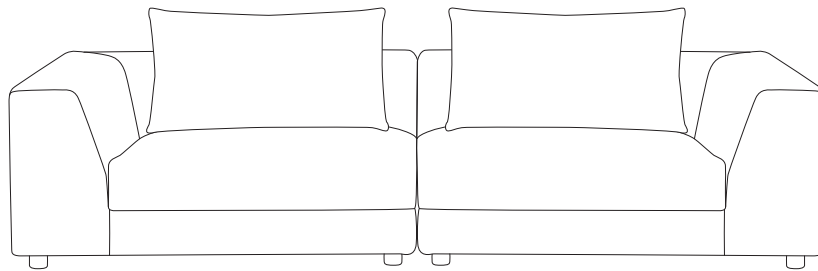

# LERMON

Diagram illustrating assembly instructions and safety warnings:

- Warning 1:** A crossed-out power drill icon indicates that power tools should not be used for assembly.
- Warning 2:** A crossed-out icon of a block being drilled from the bottom indicates that the furniture should not be placed on a soft surface like a rug or carpet.
- Time:** A clock icon with the text "15'" indicates an estimated assembly time of 15 minutes.
- Personnel:** An icon of a person with the text "2" indicates that two people are required for assembly.