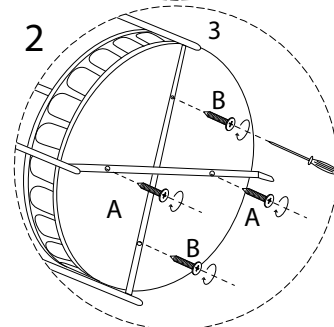

Assembly instructions for the cart, including tool requirements, time, and personnel.

Tools: A circular icon shows a screwdriver. A power drill icon is crossed out with a diagonal line, indicating it is not required.

Time: A clock icon is shown next to the text "15'", indicating the estimated assembly time is 15 minutes.

Personnel: A stick figure icon is shown next to the number "1", indicating that one person is required for assembly.

Warnings: Two warning triangles (a triangle with an exclamation mark) are positioned between the tool and personnel icons, indicating safety precautions.

1

2

3

C

x 2

D

x 2