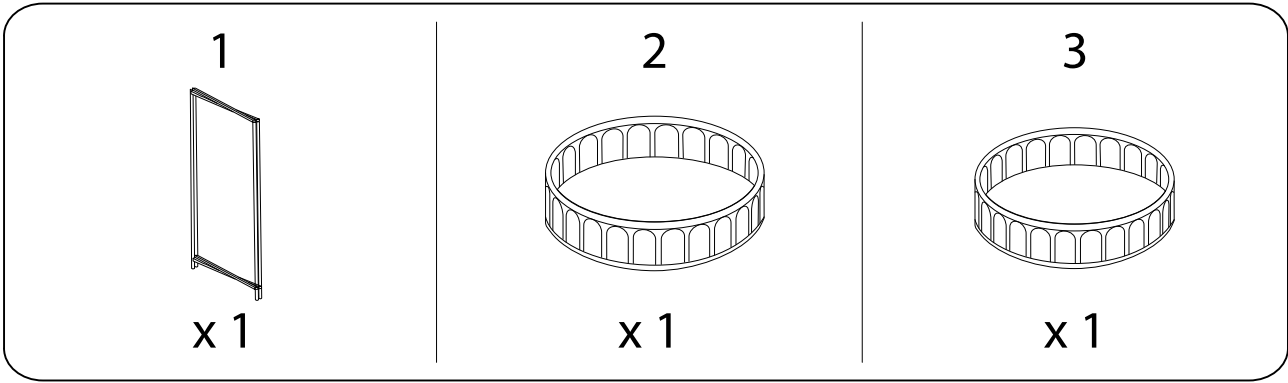

Assembly instructions for the cart, including tool requirements, time, and personnel.

Tools: A circular icon shows a screwdriver. A power drill icon is crossed out with a diagonal line, indicating it is not required.

Time: A clock icon is shown next to the text "15'", indicating the estimated assembly time is 15 minutes.

Personnel: A stick figure icon is shown next to the number "1", indicating that one person is required for assembly.

Warnings: Two warning triangles (a triangle with an exclamation mark) are positioned between the tool and personnel icons, indicating safety precautions.

1

2

3

C

x 2

D

x 2