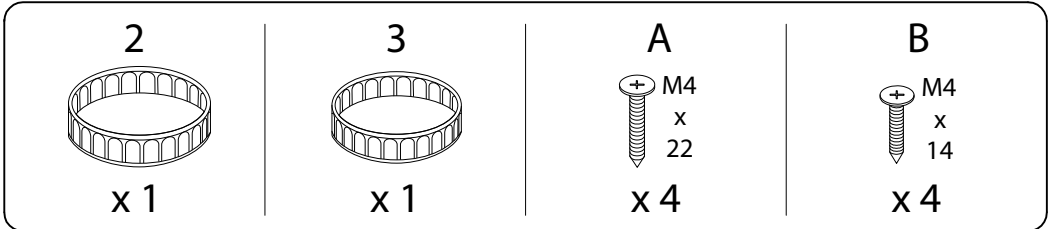

Assembly instructions for the cart, including tool requirements, time, and personnel.

Tools: A circular icon shows a screwdriver. A power drill icon is crossed out with a diagonal line, indicating it is not required.

Time: A clock icon is shown next to the text "15'", indicating the estimated assembly time is 15 minutes.

Personnel: A stick figure icon is shown next to the number "1", indicating that one person is required for assembly.

Warnings: Two warning triangles (a triangle with an exclamation mark) are positioned between the tool and personnel icons, indicating safety precautions.

1

2

3

C

x 2

D

x 2