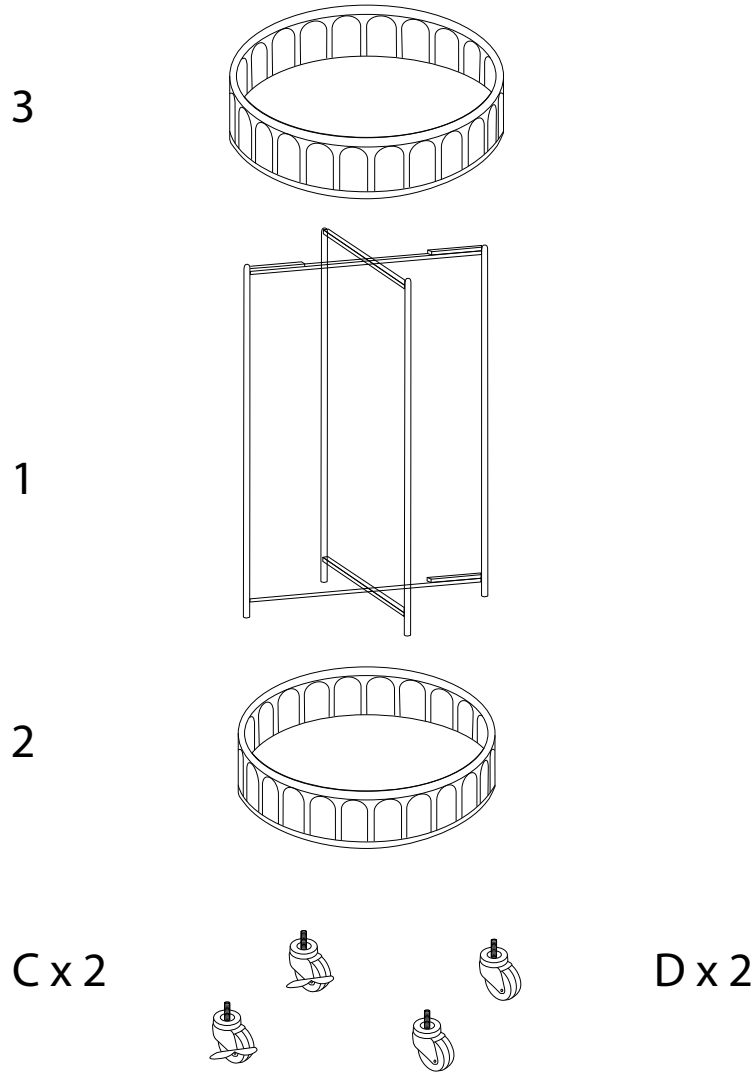

Assembly instructions for the cart, including tool requirements, time, and personnel.

Tools: A circular icon shows a screwdriver. A power drill icon is crossed out with a diagonal line, indicating it is not required.

Time: A clock icon is shown next to the text "15'", indicating the estimated assembly time is 15 minutes.

Personnel: A stick figure icon is shown next to the number "1", indicating that one person is required for assembly.

Warnings: Two warning triangles (a triangle with an exclamation mark) are positioned between the tool and personnel icons, indicating safety precautions.

1

2

3

C

x 2

D

x 2