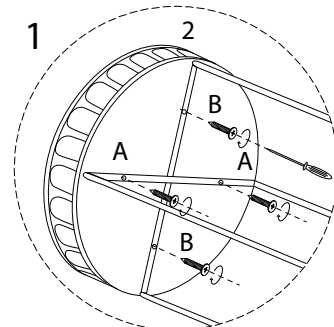

Assembly instructions for the cart, including tool requirements, time, and personnel.

Tools: A circular icon shows a screwdriver. A power drill icon is crossed out with a diagonal line, indicating it is not required.

Time: A clock icon is shown next to the text "15'", indicating the estimated assembly time is 15 minutes.

Personnel: A stick figure icon is shown next to the number "1", indicating that one person is required for assembly.

Warnings: Two warning triangles (a triangle with an exclamation mark) are positioned between the tool and personnel icons, indicating safety precautions.

1

2

3

C

x 2

D

x 2