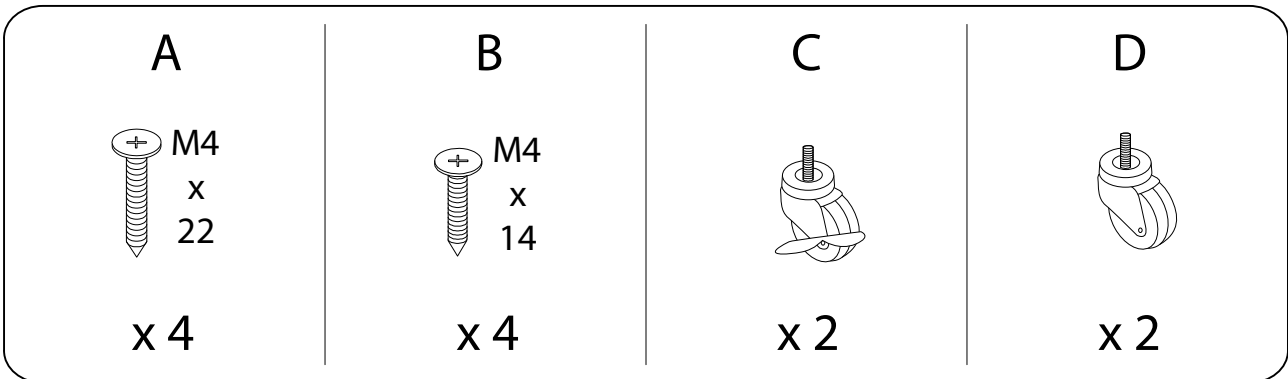

Assembly instructions for the cart, including tool requirements, time, and personnel.

Tools: A circular icon shows a screwdriver. A power drill icon is crossed out with a diagonal line, indicating it is not required.

Time: A clock icon is shown next to the text "15'", indicating the estimated assembly time is 15 minutes.

Personnel: A stick figure icon is shown next to the number "1", indicating that one person is required for assembly.

Warnings: Two warning triangles (a triangle with an exclamation mark) are positioned between the tool and personnel icons, indicating safety precautions.

1

2

3

C

x 2

D

x 2