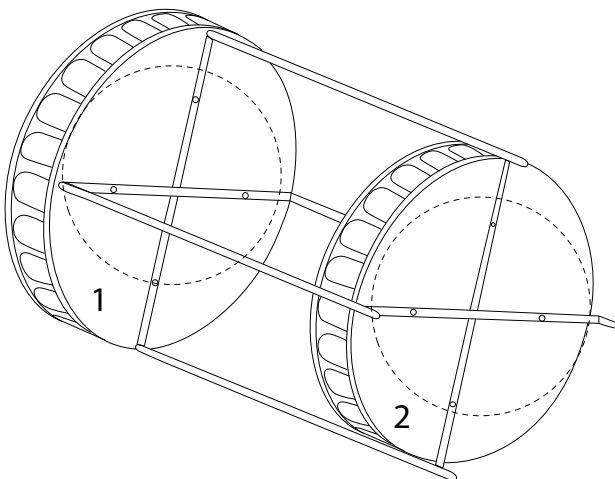

Assembly instructions for the cart, including tool requirements, time, and personnel.

Tools: A circular icon shows a screwdriver. A power drill icon is crossed out with a diagonal line, indicating it is not required.

Time: A clock icon is shown next to the text "15'", indicating the estimated assembly time is 15 minutes.

Personnel: A stick figure icon is shown next to the number "1", indicating that one person is required for assembly.

Warnings: Two warning triangles (a triangle with an exclamation mark) are positioned between the tool and personnel icons, indicating safety precautions.

1

2

3

C

x 2

D

x 2