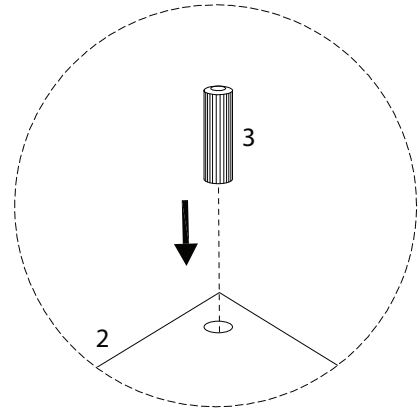

LATTES

An icon showing an L-shaped metal bracket inside a circle, next to a power drill with a diagonal line through it, indicating that a power drill should not be used for this step.	A warning triangle icon with an exclamation mark inside.	A clock icon showing a 30-minute duration.
An icon showing a rectangular cushion on a base inside a circle, next to a screwdriver with a diagonal line through it, indicating that a screwdriver should not be used for this step.	A warning triangle icon with an exclamation mark inside.	An icon of a person, representing the number of people required for the step.

x 4

3

x 4

2

2

2

2

4

1

x 4

2

2

2

2

5

6