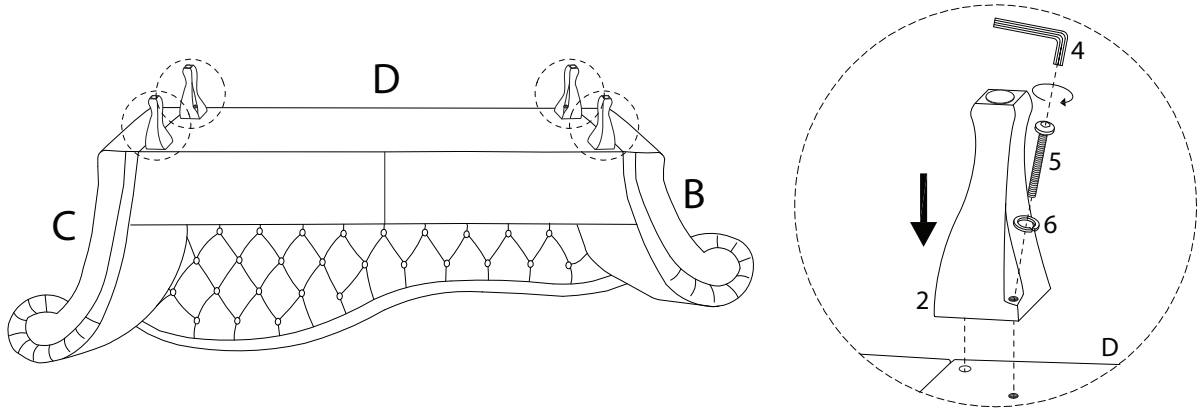

LATTES

An icon showing an L-shaped metal bracket inside a circle, next to a power drill with a diagonal line through it, indicating that a power drill should not be used for this step.	A warning triangle icon with an exclamation mark inside.	A clock icon showing a 30-minute duration.
An icon showing a rectangular cushion on a base inside a circle, next to a screwdriver with a diagonal line through it, indicating that a screwdriver should not be used for this step.	A warning triangle icon with an exclamation mark inside.	An icon of a person, representing the number of people required for the step.

1

x 4

2

2

2

2

5

6