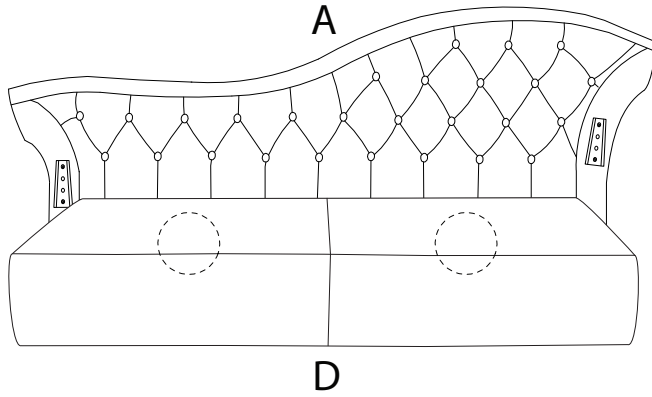

LATTES

An icon showing an L-shaped metal bracket inside a circle, next to a power drill with a diagonal line through it, indicating that a power drill should not be used for this step.	A warning triangle icon with an exclamation mark inside.	A clock icon showing a 30-minute duration.
An icon showing a rectangular cushion on a base inside a circle, next to a screwdriver with a diagonal line through it, indicating that a screwdriver should not be used for this step.	A warning triangle icon with an exclamation mark inside.	An icon of a person, representing the number of people required for the step.

30'

2

A	B	C	D	E
				
x 1	x 1	x 1	x 1	x 1

1	2	3	4	5	6
				 M8 x 55	
x 4	x 4	x 4	x 1	x 4	x 4

1

A

x 1

D

x 1

2

B

x 1

C

x 1

3

2