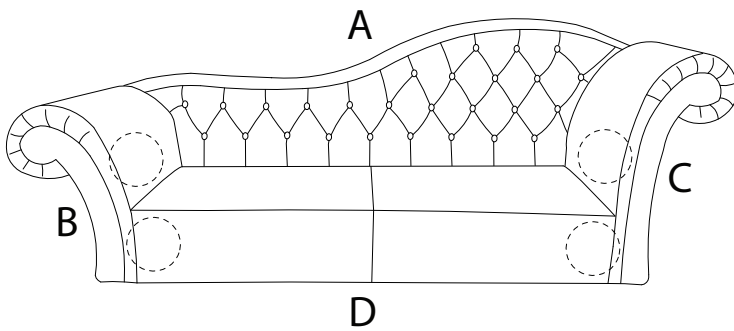

LATTES

An icon showing an L-shaped metal bracket inside a circle, next to a power drill with a diagonal line through it, indicating that a power drill should not be used for this step.	A warning triangle icon with an exclamation mark inside.	A clock icon showing a 30-minute duration.
An icon showing a rectangular cushion on a base inside a circle, next to a screwdriver with a diagonal line through it, indicating that a screwdriver should not be used for this step.	A warning triangle icon with an exclamation mark inside.	An icon of a person, representing the number of people required for the step.

30'

2

A	B	C	D	E
				
x 1	x 1	x 1	x 1	x 1

1	2	3	4	5	6
				 M8 x 55	
x 4	x 4	x 4	x 1	x 4	x 4

1

A

x 1

D

x 1

2

B

x 1

C

x 1

3

2

x 4

3

x 4

2

2

2

2

4