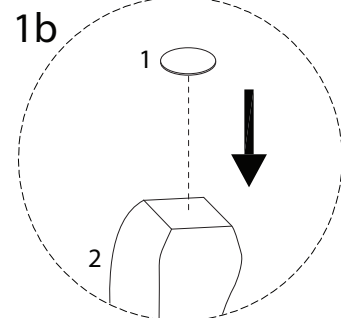

LATTES

An icon showing an L-shaped metal bracket inside a circle, next to a power drill with a diagonal line through it, indicating that a power drill should not be used for this step.	A warning triangle icon with an exclamation mark inside.	A clock icon showing a 30-minute duration.
An icon showing a rectangular cushion on a base inside a circle, next to a screwdriver with a diagonal line through it, indicating that a screwdriver should not be used for this step.	A warning triangle icon with an exclamation mark inside.	An icon of a person, representing the number of people required for the step.

x 4

3

x 4

2

2

2

2

4

1

x 4

2

2

2

2

5

6