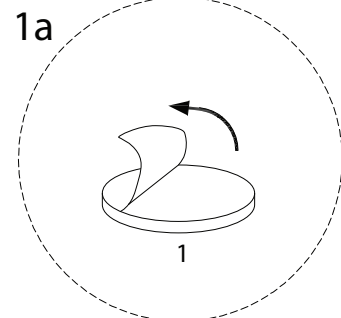

LATTES

An icon showing an L-shaped metal bracket inside a circle, next to a power drill with a diagonal line through it, indicating that a power drill should not be used for this step.	A warning triangle icon with an exclamation mark inside.	A clock icon showing a 30-minute duration.
An icon showing a rectangular cushion on a base inside a circle, next to a screwdriver with a diagonal line through it, indicating that a screwdriver should not be used for this step.	A warning triangle icon with an exclamation mark inside.	An icon of a person, representing the number of people required for the step.

30'

2

A	B	C	D	E
				
x 1	x 1	x 1	x 1	x 1

1	2	3	4	5	6
				 M8 x 55	
x 4	x 4	x 4	x 1	x 4	x 4

1

A

x 1

D

x 4

3

x 4

2

2

2

2

4

1

x 4

2

2

2

2

5

6