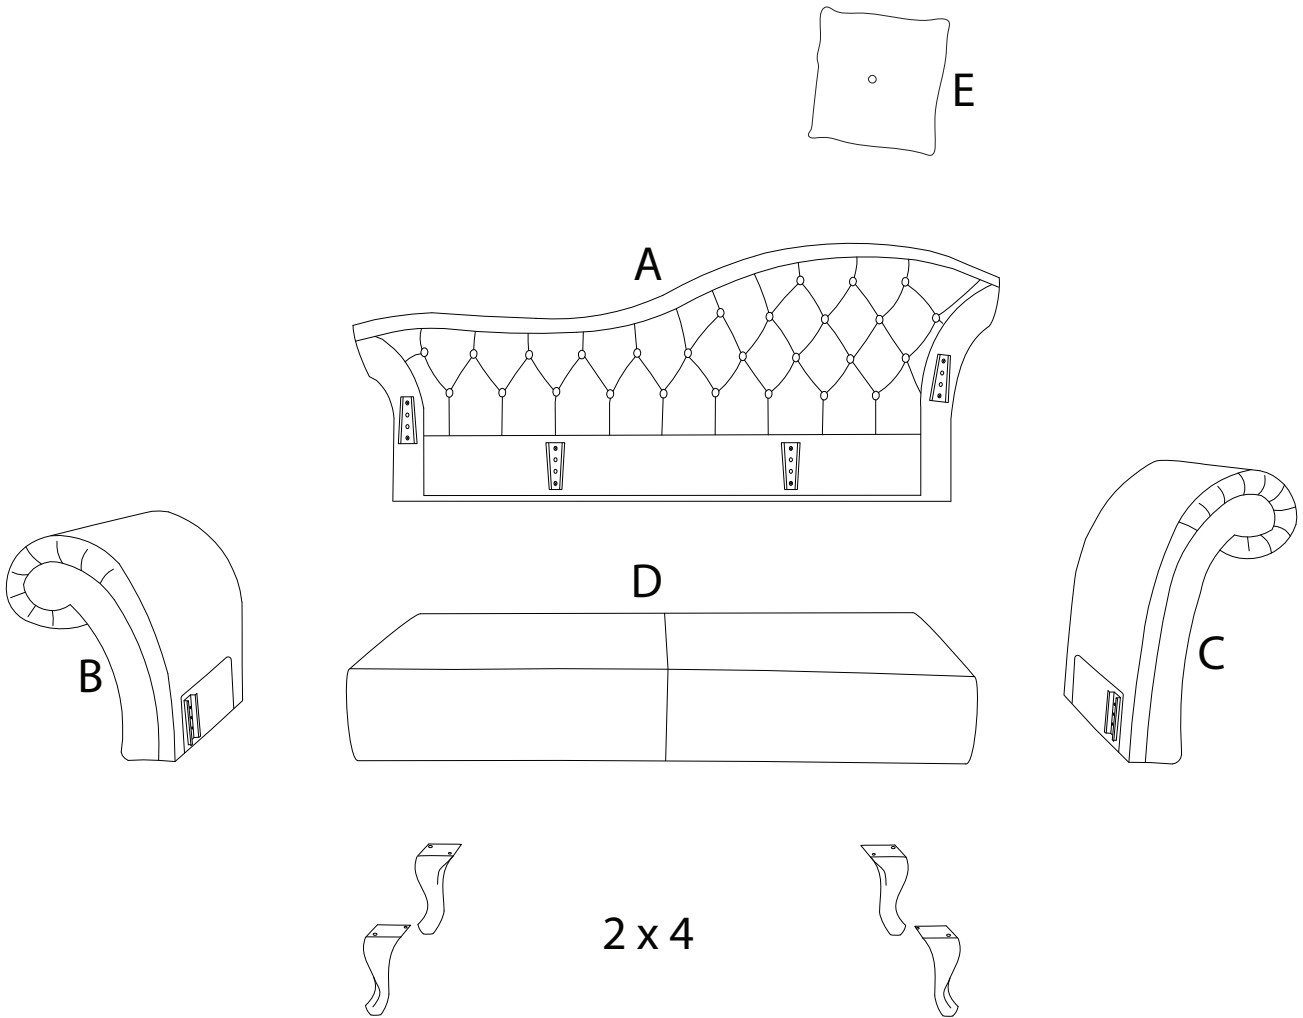

LATTES

An icon showing an L-shaped metal bracket inside a circle, next to a power drill with a diagonal line through it, indicating that a power drill should not be used for this step.	A warning triangle icon with an exclamation mark inside.	A clock icon showing a 30-minute duration.
An icon showing a rectangular cushion on a base inside a circle, next to a screwdriver with a diagonal line through it, indicating that a screwdriver should not be used for this step.	A warning triangle icon with an exclamation mark inside.	An icon of a person, representing the number of people required for the step.

30'

2

A	B	C	D	E
				
x 1	x 1	x 1	x 1	x 1

1	2	3	4	5	6
				 M8 x 55	
x 4	x 4	x 4	x 1	x 4	x 4

1

A

x 1

D

x 1

2

B

x 1

C

x 1

3

2