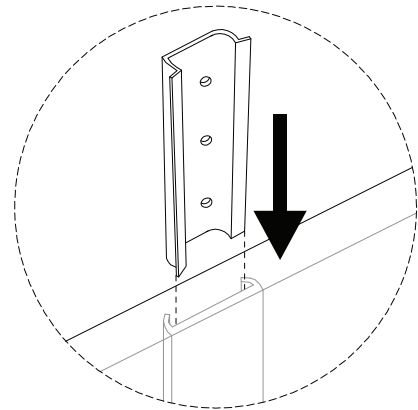

LATTES

An icon showing an L-shaped metal bracket inside a circle, next to a power drill with a diagonal line through it, indicating that a power drill should not be used for this step.	A warning triangle icon with an exclamation mark inside.	A clock icon showing a 30-minute duration.
An icon showing a rectangular cushion on a base inside a circle, next to a screwdriver with a diagonal line through it, indicating that a screwdriver should not be used for this step.	A warning triangle icon with an exclamation mark inside.	An icon of a person, representing the number of people required for the step.

x 1

2

B

x 1

C

x 1

3

2