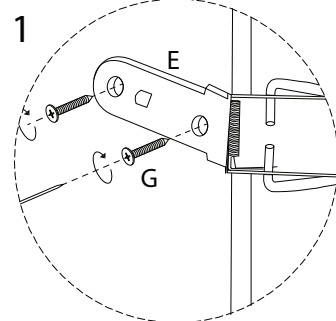

2

E

x 2

F

x 2

G

x 8