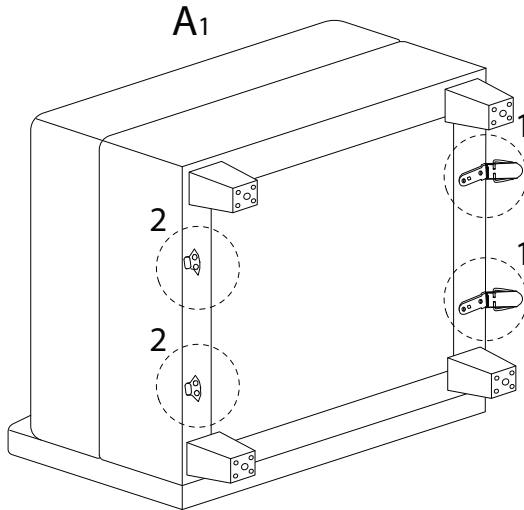

2

E

x 2

F

x 2

G

x 8