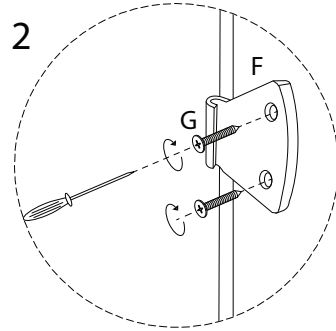

2

E

x 2

F

x 2

G

x 8