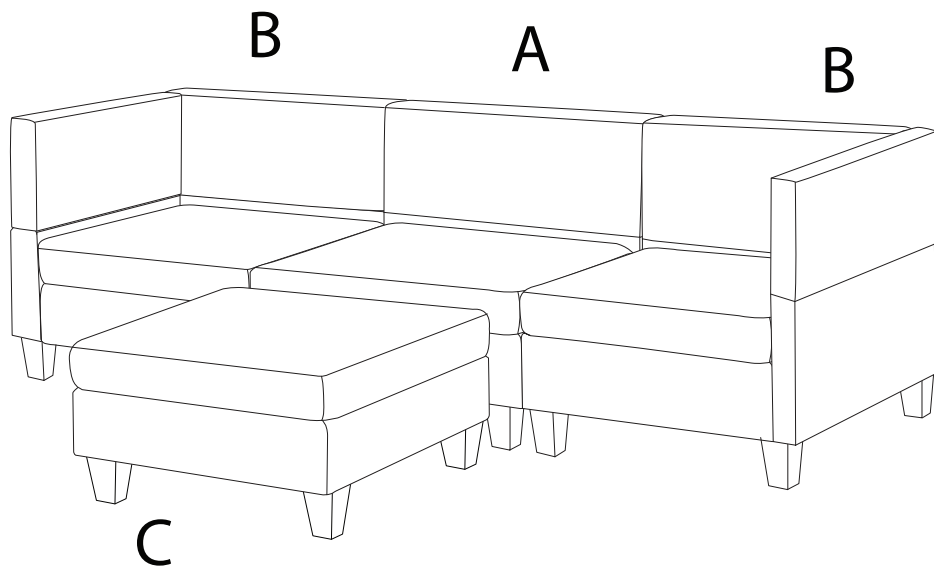

# UNSTAD

Assembly instructions and warnings:

-  A box containing a screwdriver icon and a crossed-out power drill icon, indicating that a screwdriver should be used and a power drill should not be used.
-  A box containing an icon of a cushion being placed on a mat and a crossed-out icon of a cushion being placed on a hard surface, indicating that cushions should be placed on a soft surface.
-  Estimated assembly time: 60'.
-  Number of people required: 2.