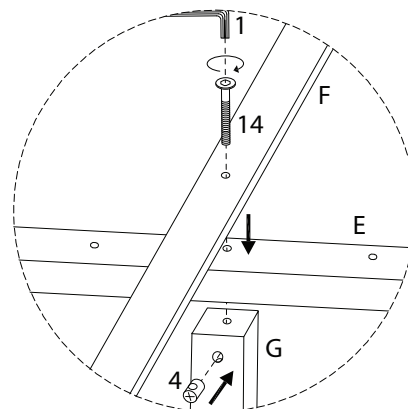

BOISSET

Assembly instructions for the bed frame, including tool requirements, estimated time, and personnel needed.

Tools: A circle containing a screwdriver and an Allen key, with a crossed-out power drill icon next to it. A warning triangle is positioned to the right.

x 4

3

4

5

6

7

8

9

F  x 1	1  x 1	5  x 2	13  x 6
--	--	---	---

10

G  x 2	1  x 1	4  x 2	14  x 2
--	--	---	---

11

12

13

14

15