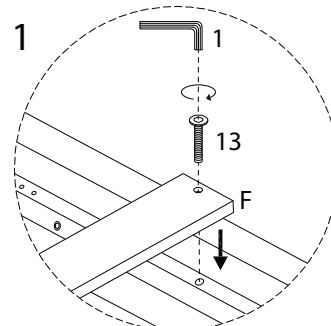

BOISSET

Assembly instructions for the bed frame, including tool requirements, estimated time, and personnel needed.

Tools: A circle containing a screwdriver and an Allen key, with a crossed-out power drill icon next to it. A warning triangle is positioned to the right.

1

x 1

2

x 4

6

x 4

9

M6
x 15

x 4

3

4

5

6

7

8

9

F  x 1	1  x 1	5  x 2	13  x 6
--	--	---	---

10

G  x 2	1  x 1	4  x 2	14  x 2
--	--	---	---

11

12

13

14

15