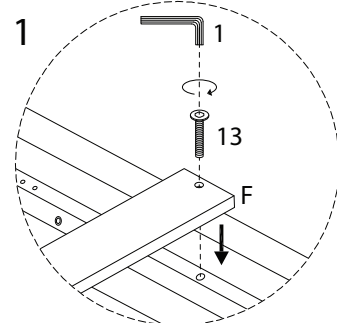

BOISSET

Assembly instructions for the bed frame, including tool requirements, estimated time, and personnel needed.

Tools: A circle containing a screwdriver and an Allen key, with a crossed-out power drill icon next to it. A warning triangle is positioned to the right.

F  x 1	1  x 1	5  x 2	13  x 6
--	--	---	---

10

G  x 2	1  x 1	4  x 2	14  x 2
--	--	---	---

11

12

13

14

15

1
x 1

5
M4
x
32
x 2

13
M6
x
40
x 4