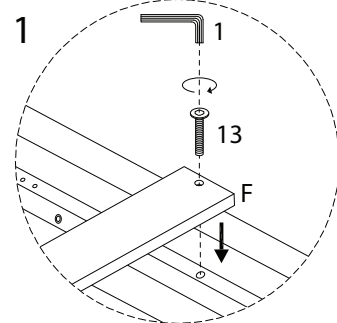

BOISSET

Assembly instructions for the bed frame, including tool requirements, estimated time, and personnel needed.

Tools: A circle containing a screwdriver and an Allen key, with a crossed-out power drill icon next to it. A warning triangle is positioned to the right.

F  x 1	1  x 1	5  x 2	13  x 6
--	--	---	---

10

G  x 2	1  x 1	4  x 2	14  x 2
--	--	---	---

11

12

13

14

15

1
x 1

5
M4
x
32
x 2

13
M6
x
40
x 4