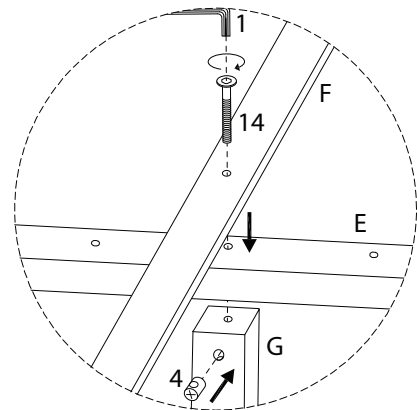

BOISSET

Assembly instructions for the bed frame, including tool requirements, estimated time, and personnel needed.

Tools: A circle containing a screwdriver and an Allen key, with a crossed-out power drill icon next to it. A warning triangle is positioned to the right.

F  x 1	1  x 1	5  x 2	13  x 6
--	--	---	---

10

G  x 2	1  x 1	4  x 2	14  x 2
--	--	---	---

11

12

13

14

15

1
x 1

5
M4
x
32
x 2

13
M6
x
40
x 4