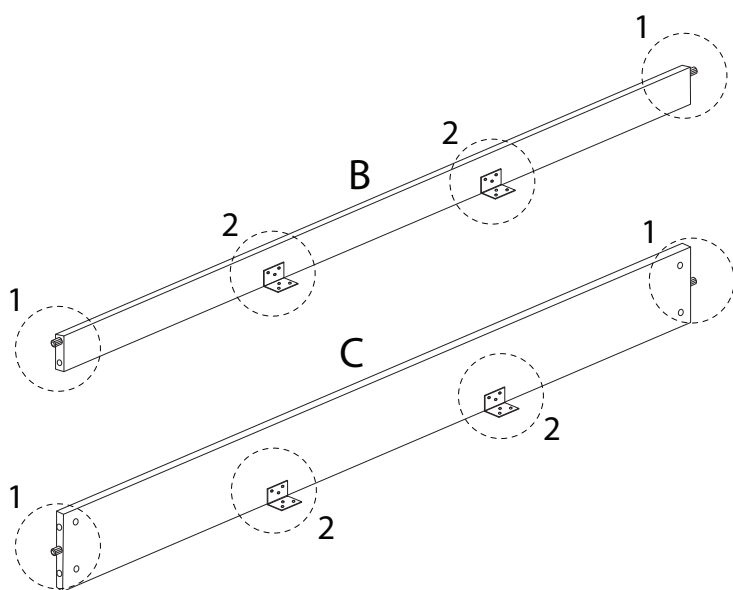

2

B

x 1

C

x 1

1

x 1

2

x 4

6

x 4

9

M6
x 15

x 4