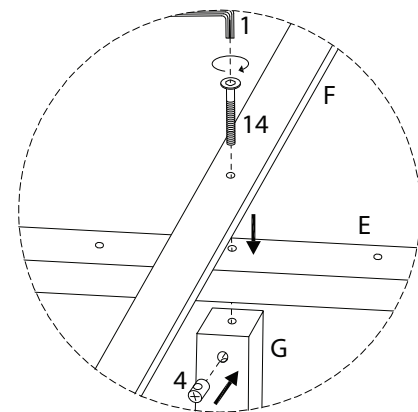

BOISSET

Assembly instructions for the bed frame, including tool requirements, estimated time, and personnel needed.

Tools: A circle containing a screwdriver and an Allen key, with a crossed-out power drill icon next to it. A warning triangle is positioned to the right.

F  x 1	1  x 1	5  x 2	13  x 6
--	--	---	---

10

G  x 2	1  x 1	4  x 2	14  x 2
--	--	---	---

11

12

13

14

15

1
x 1

5
M4
x
32
x 2

13
M6
x
40
x 4