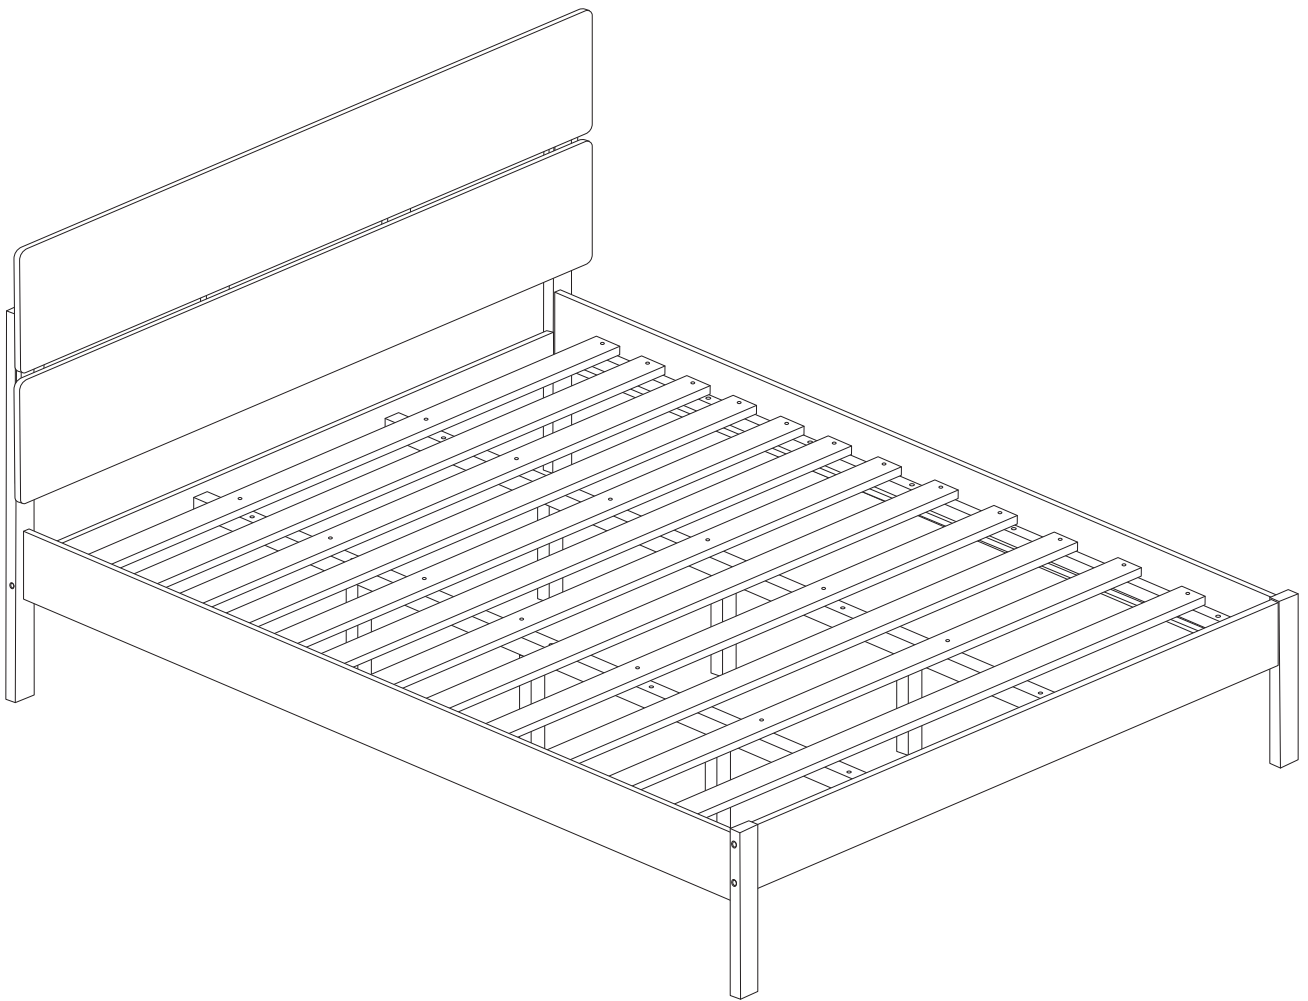

BOISSET

Assembly instructions for the bed frame, including tool requirements, estimated time, and personnel needed.

Tools: A circle containing a screwdriver and an Allen key, with a crossed-out power drill icon next to it. A warning triangle is positioned to the right.

Time: A clock icon with the text "60'" below it.

Personnel: A person icon with the number "2" below it.

A

x 2

B

x 1

C

x 1