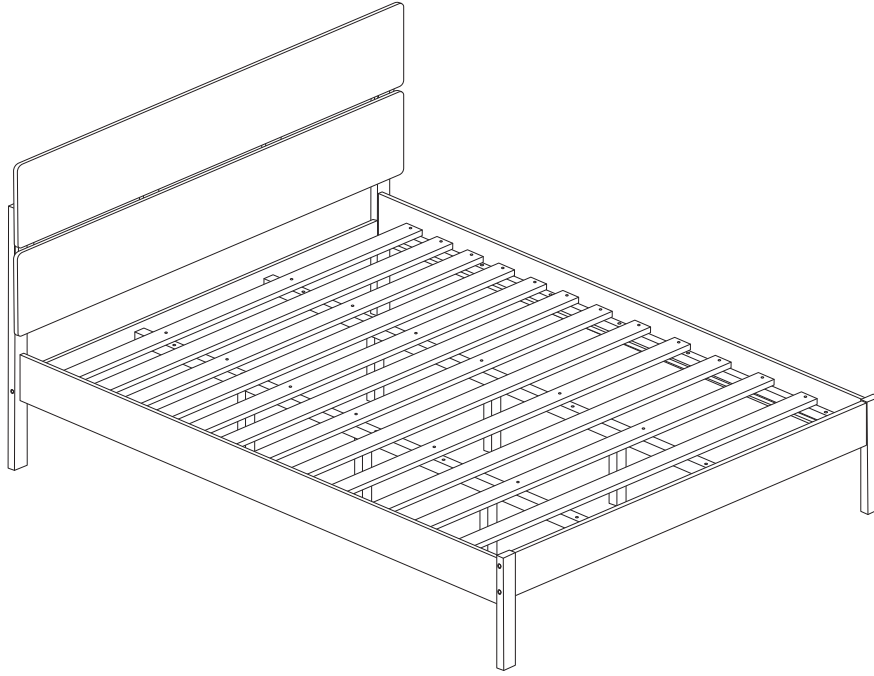

BOISSET

Assembly instructions for the bed frame, including tool requirements, estimated time, and personnel needed.

Tools: A circle containing a screwdriver and an Allen key, with a crossed-out power drill icon next to it. A warning triangle is positioned to the right.

Time: A clock icon with the text "60'" below it.

Personnel: A person icon with the number "2" below it.

A

x 2

B

x 1

C

x 1