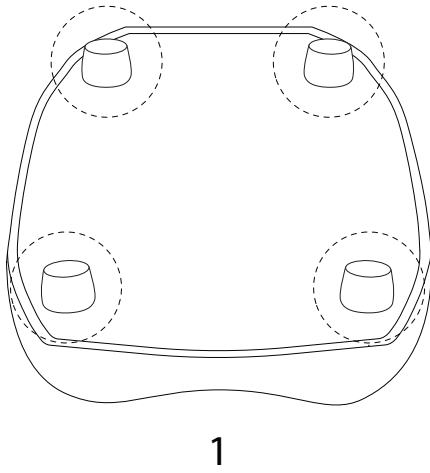

LULEA

Diagram illustrating assembly instructions and safety warnings:

- Warning 1:** A crossed-out power drill icon indicates that power tools should not be used for assembly.
- Warning 2:** A crossed-out icon of a block being drilled into a surface indicates that the chair should not be placed on a soft surface like a rug or carpet.
- Time:** A clock icon with the number 5' indicates an estimated assembly time of 5 minutes.
- Person:** An icon of a person with the number 1 indicates that one person is required for assembly.

A

2 x 4

<p>1</p>  <p>x 1</p>	<p>2</p>  <p>x 4</p>	<p>A</p>  <p>x 4</p>	<p>B</p>  <p>x 4</p>
---	---	---	---

1

2