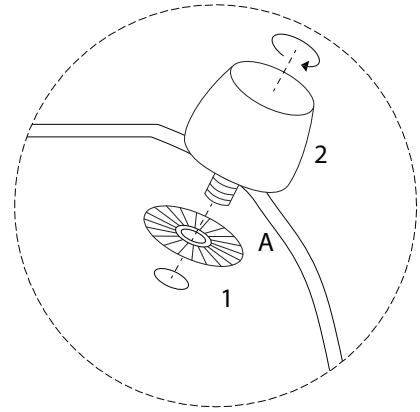

LULEA

Diagram illustrating assembly instructions and safety warnings:

- Warning 1:** A crossed-out power drill icon indicates that power tools should not be used for assembly.
- Warning 2:** A crossed-out icon of a block being drilled into a surface indicates that the chair should not be placed on a soft surface like a rug or carpet.
- Time:** A clock icon with the number 5' indicates an estimated assembly time of 5 minutes.
- Person:** An icon of a person with the number 1 indicates that one person is required for assembly.

A

2 x 4

<p>1</p>  <p>x 1</p>	<p>2</p>  <p>x 4</p>	<p>A</p>  <p>x 4</p>	<p>B</p>  <p>x 4</p>
---	---	---	---

1

2