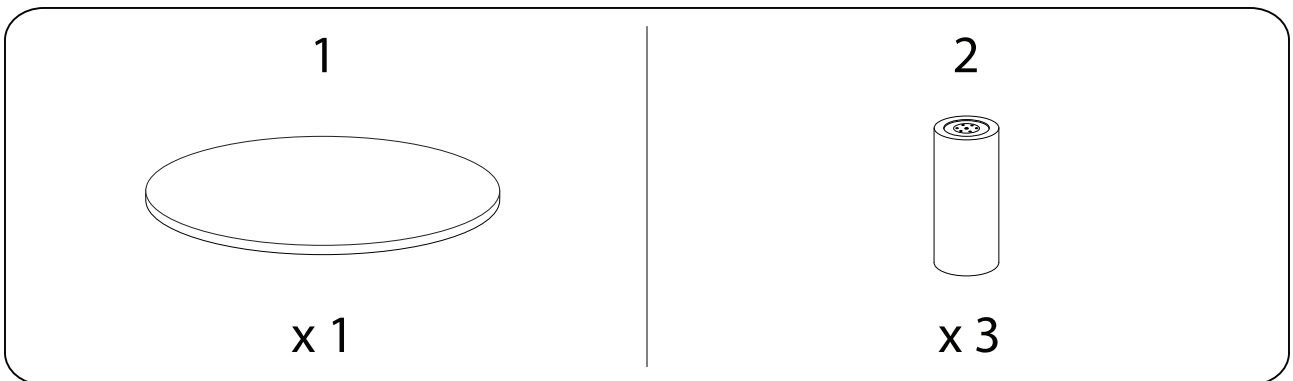

COLINA

Diagram illustrating assembly instructions and safety warnings:

- Warning 1:** A crossed-out power drill icon indicates that a power drill should not be used for assembly.
- Warning 2:** A crossed-out icon of a block being drilled from the bottom indicates that drilling should not be performed on the underside of the table top.
- Time:** A clock icon with the text "10'" indicates an estimated assembly time of 10 minutes.
- Personnel:** An icon of a person with the text "2" indicates that two people are required for assembly.

1

2 x 3

1