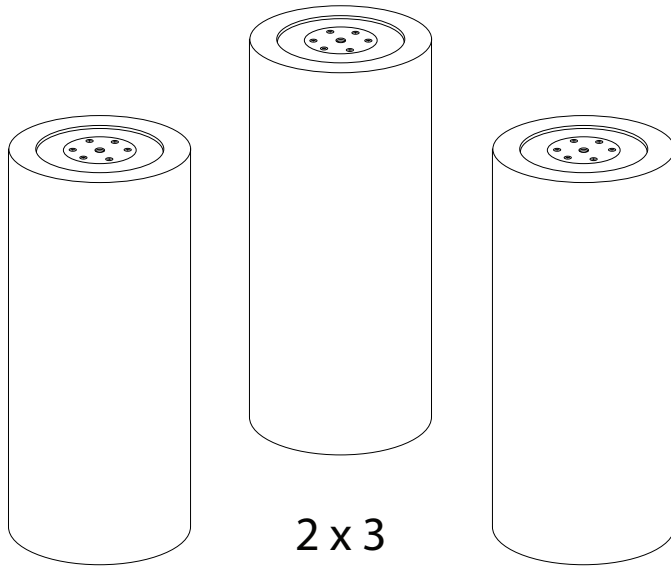

COLINA

Diagram illustrating assembly instructions and safety warnings:

- Warning 1:** A crossed-out power drill icon indicates that a power drill should not be used for assembly.
- Warning 2:** A crossed-out icon of a block being drilled from the bottom indicates that drilling should not be performed on the underside of the table top.
- Time:** A clock icon with the text "10'" indicates an estimated assembly time of 10 minutes.
- Personnel:** An icon of a person with the text "2" indicates that two people are required for assembly.

1

2 x 3

1