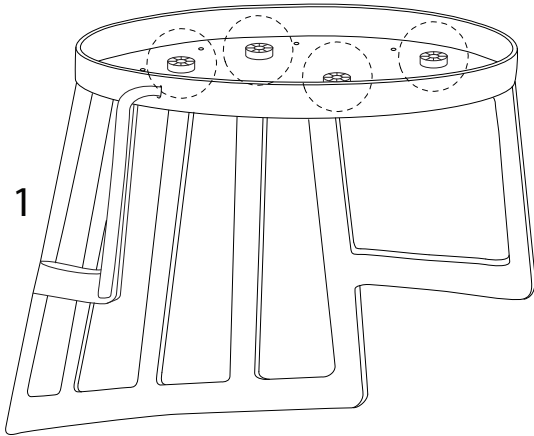

MORILL

Assembly instructions for the chair, including tool requirements, time, and person count.

Tools: A circle containing a screwdriver and an Allen key. A power drill is shown with a diagonal line through it, indicating it is not required.

Time: A clock icon with the text "15'" below it, indicating an estimated assembly time of 15 minutes.

Person Count: A stick figure icon with the text "1" below it, indicating that one person is required for assembly.

Warnings: Two warning triangles (exclamation marks) are present. The first is connected to the tool icons, and the second is connected to the floor icon.

!

1

2