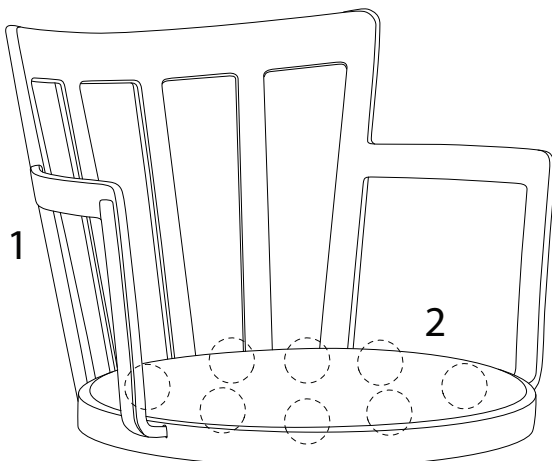

MORILL

Assembly instructions for the chair, including tool requirements, time, and person count.

Tools: A circle containing a screwdriver and an Allen key. A power drill is shown with a diagonal line through it, indicating it is not required.

Time: A clock icon with the text "15'" below it, indicating an estimated assembly time of 15 minutes.

Person Count: A stick figure icon with the text "1" below it, indicating that one person is required for assembly.

Warnings: Two warning triangles (exclamation marks) are present. The first is connected to the tool icons, and the second is connected to the floor icon.

!

1

2