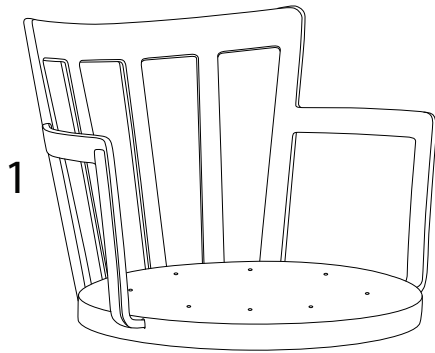

MORILL

Assembly instructions for the chair, including tool requirements, time, and person count.

Tools: A circle containing a screwdriver and an Allen key. A power drill is shown with a diagonal line through it, indicating it is not required.

Time: A clock icon with the text "15'" below it, indicating an estimated assembly time of 15 minutes.

Person Count: A stick figure icon with the text "1" below it, indicating that one person is required for assembly.

Warnings: Two warning triangles (exclamation marks) are present. The first is connected to the tool icons, and the second is connected to the floor icon.

!

1

2