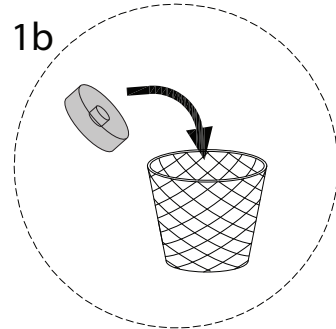

MORILL

Assembly instructions for the chair, including tool requirements, time, and person count.

Tools: A circle containing a screwdriver and an Allen key. A power drill is shown with a diagonal line through it, indicating it is not required.

Time: A clock icon with the text "15'" below it, indicating an estimated assembly time of 15 minutes.

Person Count: A stick figure icon with the text "1" below it, indicating that one person is required for assembly.

Warnings: Two warning triangles (exclamation marks) are present. The first is connected to the tool icons, and the second is connected to the floor icon.

!

1

2