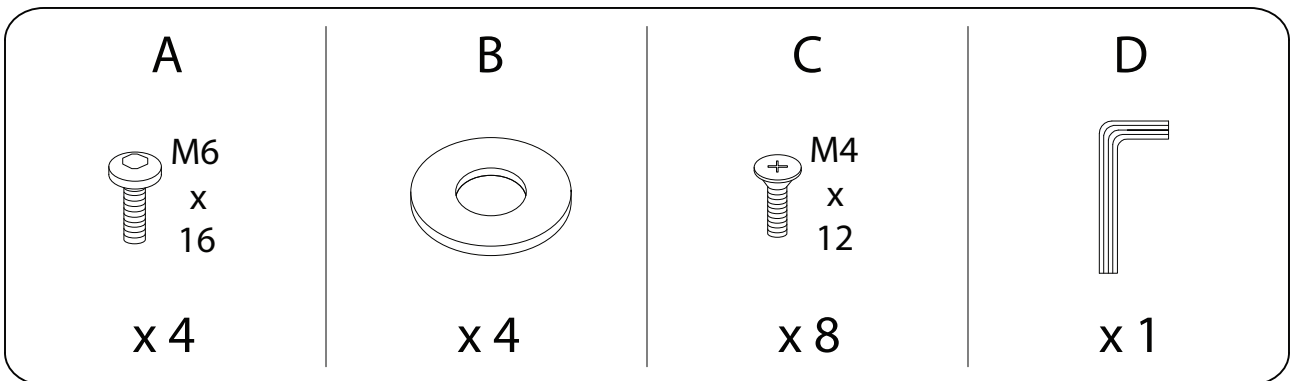

MORILL

Assembly instructions for the chair, including tool requirements, time, and person count.

Tools: A circle containing a screwdriver and an Allen key. A power drill is shown with a diagonal line through it, indicating it is not required.

Time: A clock icon with the text "15'" below it, indicating an estimated assembly time of 15 minutes.

Person Count: A stick figure icon with the text "1" below it, indicating that one person is required for assembly.

Warnings: Two warning triangles (exclamation marks) are present. The first is connected to the tool icons, and the second is connected to the floor icon.

!

1

2