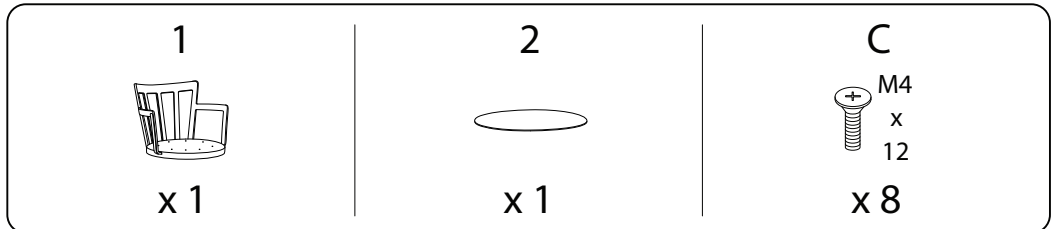

MORILL

Assembly instructions for the chair, including tool requirements, time, and person count.

Tools: A circle containing a screwdriver and an Allen key. A power drill is shown with a diagonal line through it, indicating it is not required.

Time: A clock icon with the text "15'" below it, indicating an estimated assembly time of 15 minutes.

Person Count: A stick figure icon with the text "1" below it, indicating that one person is required for assembly.

Warnings: Two warning triangles (exclamation marks) are present. The first is connected to the tool icons, and the second is connected to the floor icon.

!

1

2