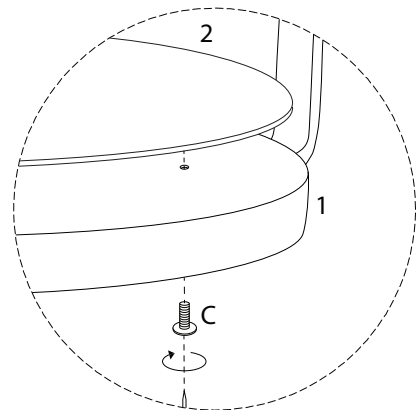

MORILL

Assembly instructions for the chair, including tool requirements, time, and person count.

Tools: A circle containing a screwdriver and an Allen key. A power drill is shown with a diagonal line through it, indicating it is not required.

Time: A clock icon with the text "15'" below it, indicating an estimated assembly time of 15 minutes.

Person Count: A stick figure icon with the text "1" below it, indicating that one person is required for assembly.

Warnings: Two warning triangles (exclamation marks) are present. The first is connected to the tool icons, and the second is connected to the floor icon.

!

1

2