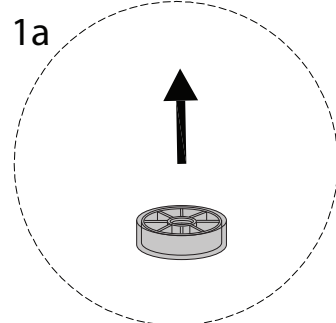

MORILL

Assembly instructions for the chair, including tool requirements, time, and person count.

Tools: A circle containing a screwdriver and an Allen key. A power drill is shown with a diagonal line through it, indicating it is not required.

Time: A clock icon with the text "15'" below it, indicating an estimated assembly time of 15 minutes.

Person Count: A stick figure icon with the text "1" below it, indicating that one person is required for assembly.

Warnings: Two warning triangles (exclamation marks) are present. The first is connected to the tool icons, and the second is connected to the floor icon.

!

1

2