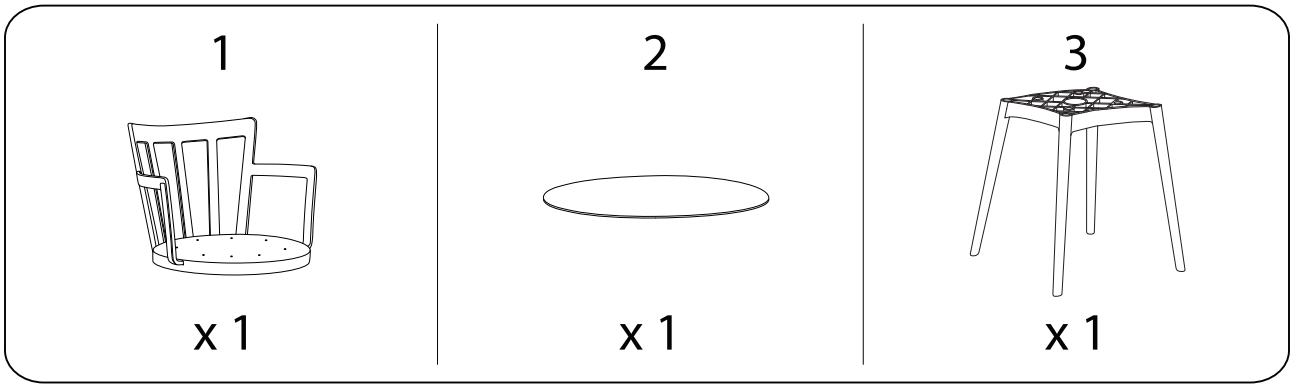

MORILL

Assembly instructions for the chair, including tool requirements, time, and person count.

Tools: A circle containing a screwdriver and an Allen key. A power drill is shown with a diagonal line through it, indicating it is not required.

Time: A clock icon with the text "15'" below it, indicating an estimated assembly time of 15 minutes.

Person Count: A stick figure icon with the text "1" below it, indicating that one person is required for assembly.

Warnings: Two warning triangles (exclamation marks) are present. The first is connected to the tool icons, and the second is connected to the floor icon.

!

1

2