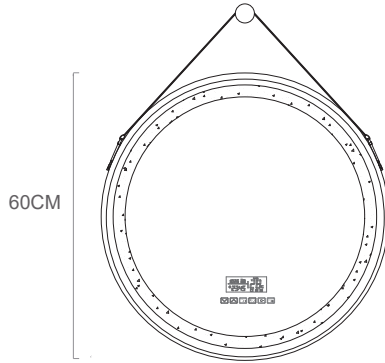

LED Bathroom Mirror WITH BLUETOOTH OPERATING MANUAL

SPECIFICATIONS

Beliani(International) Gmbh ITEM NO.:36095
Haldenstrasse 5
6340 Baar
Switzerland

INPUT:AC220V,50/60HZ
Power:34W+10%
LED Mirror

OPERATING INSTRUCTIONS