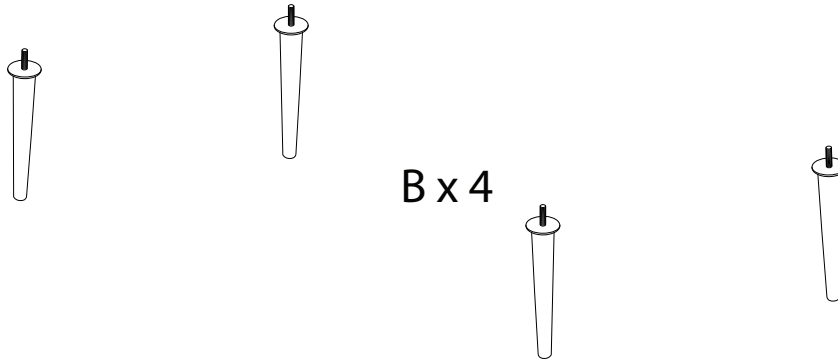

CHEVANNES

Diagram illustrating assembly instructions and warnings:

- Warning 1:** A crossed-out power drill icon indicates that power tools should not be used for assembly.
- Warning 2:** A crossed-out icon of a block being drilled into a surface indicates that the furniture should not be attached to a wall or ceiling.
- Time:** A clock icon with the number 5' indicates that the assembly time is 5 minutes.
- Person:** An icon of a person with the number 1 indicates that one person is required for assembly.

A

A	B	C
x 1	x 4	x 1

1

2