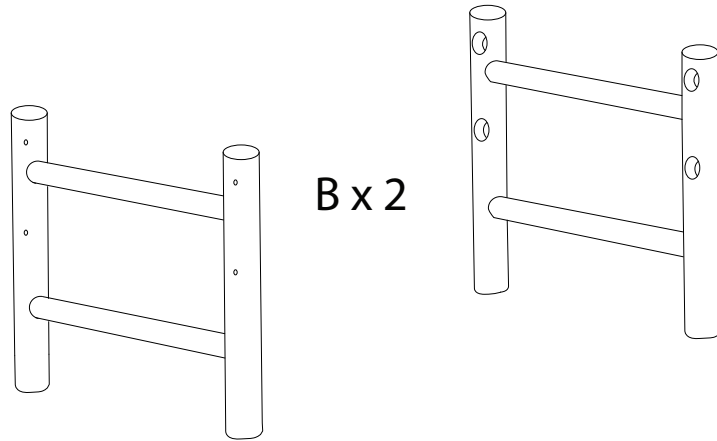

TODI

An icon showing an L-shaped metal bracket inside a circle. To its right is a power drill with a diagonal line through it, indicating it should not be used.	A warning triangle with an exclamation mark inside.	A circular clock face with tick marks around the perimeter.
<p>30'</p>	A warning triangle with an exclamation mark inside.	A simple line drawing of a person standing.
<p>1</p>		