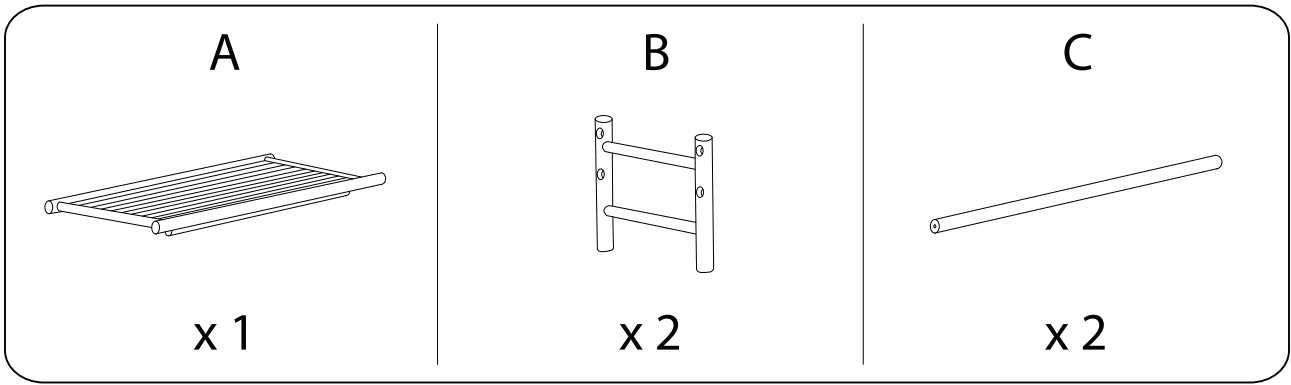

TODI

An icon showing an L-shaped metal bracket inside a circle. To its right is a power drill with a diagonal line through it, indicating it should not be used.	A warning triangle with an exclamation mark inside.	A circular clock face with tick marks around the perimeter.
<p>30'</p>	A warning triangle with an exclamation mark inside.	A simple line drawing of a person standing.
<p>1</p>		