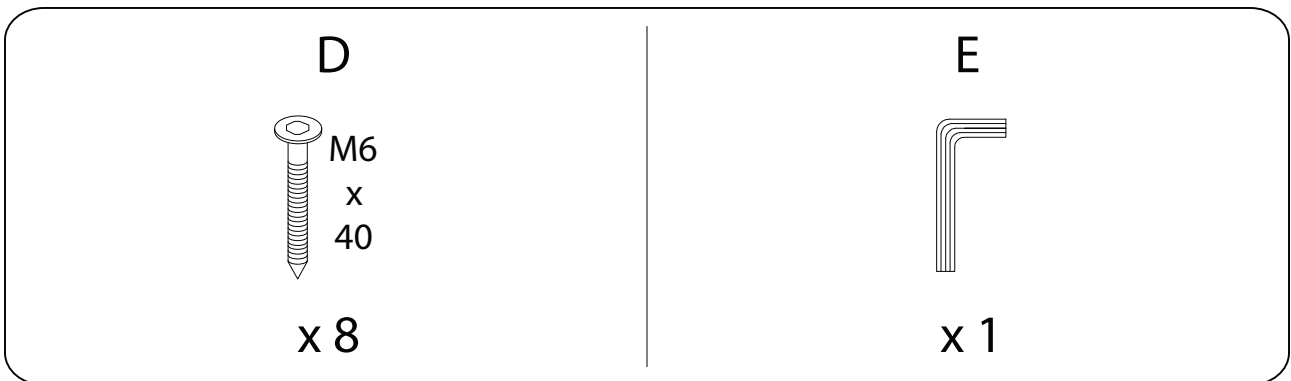

TODI

An icon showing an L-shaped metal bracket inside a circle. To its right is a power drill with a diagonal line through it, indicating it should not be used.	A warning triangle with an exclamation mark inside.	A circular clock face with tick marks around the perimeter.
<p>30'</p>	A warning triangle with an exclamation mark inside.	A simple line drawing of a person standing.
<p>1</p>		