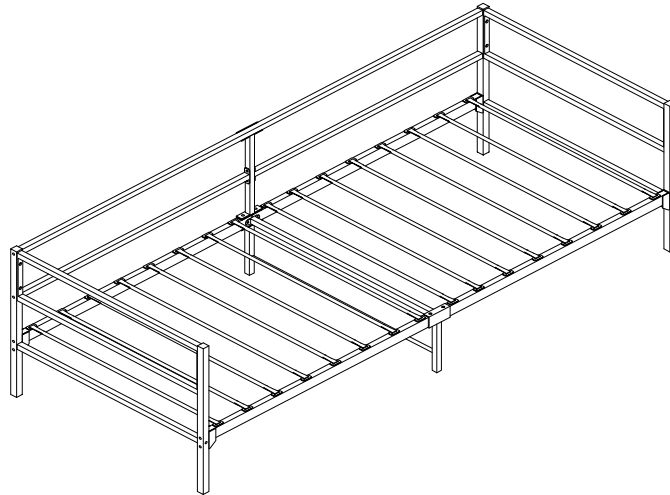

ASSEMBLY INSTRUCTION

BATTUT DAYBED

A.2PCS 	B.2PCS 	C.2PCS 	D.2PCS 	E.1PCS 
F.2PCS 	G.2PCS 	H.2PCS 	I.2PCS 	J.2PCS 
K.16PCS 	L.1PCS 	M.2PCS 	1.M8x40 8PCS 	2.M6x55 4PCS 
3.M6x45 8PCS 	4.M6x30 2PCS 	5.M6x16 16PCS 	6.M8x18 16PCS 	7.M6 4PCS 
8.M8 4PCS 	9.M6x20 2PCS 	10.M12 1PCS 	12.M10 1PCS 	13.M5 1PCS 
14.M4 1PCS 	15. 32PCS 			