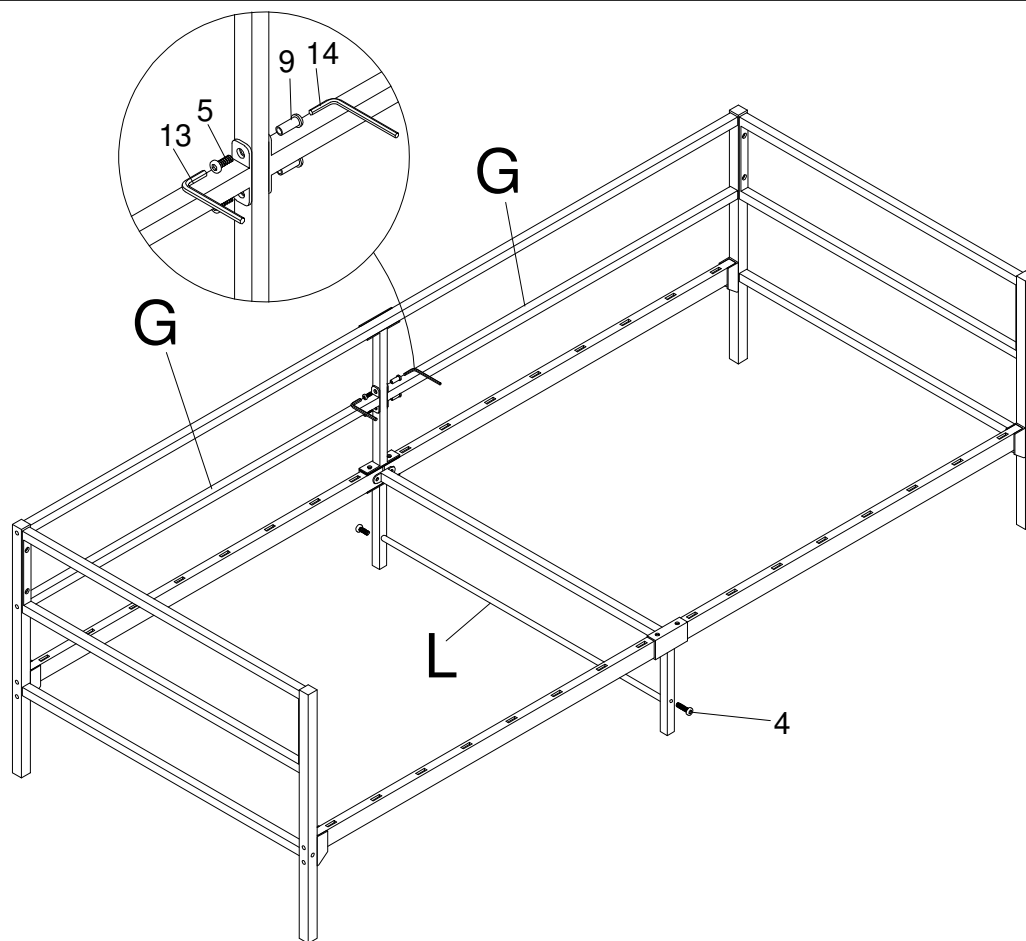

ASSEMBLY INSTRUCTION

5