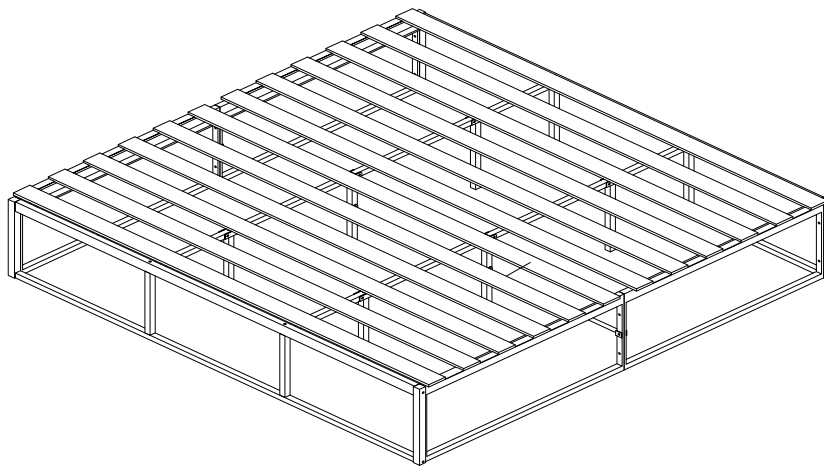

ASSEMBLY INSTRUCTION

VIRY METAL BASE-180X200CM

A.4PCS

B.2PCS

C.2PCS

D.4PCS

E.2PCS

F.2PCS

G.2PCS

H.4PCS

I.1PCS

J.2PCS

K.2PCS

1.M8x50
4PCS

2.M6x65
4PCS

3.M6x45
4PCS