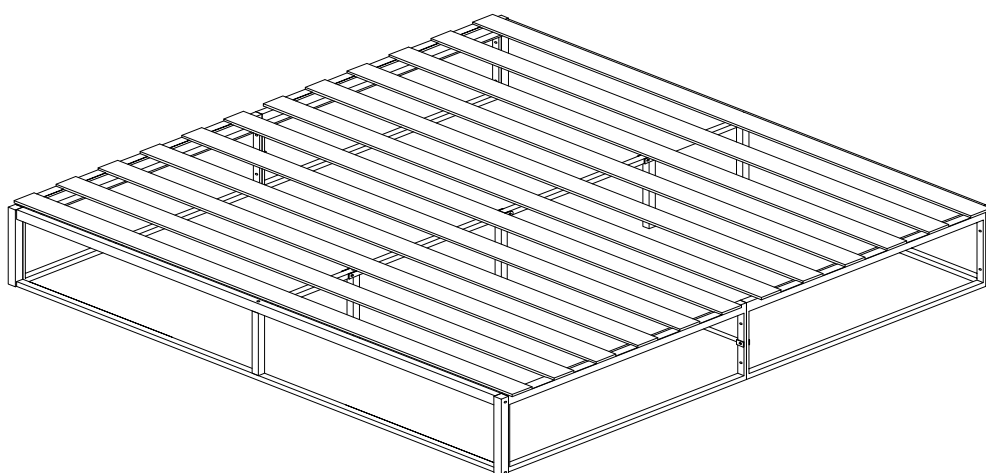

## VIRY METAL BASE-160X200CM

A.4PCS 	B.2PCS 	C.2PCS 	D.2PCS 	E.2PCS 
F.2PCS 	G.1PCS 	H.2PCS 	I.2PCS 	J.2PCS 
1.M8x50 4PCS 	2.M6x65 2PCS 	3.M6x45 4PCS 	4.M6x35 4PCS 	5.M6x25 14PCS 
6.M6x16 10PCS 	7.M6x20 12PCS 	8.M8x18 8PCS 	9.M5 1PCS 	10.M4 1PCS 
11.M6 4PCS 				