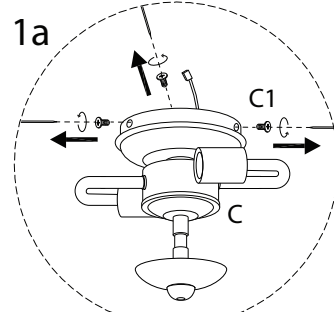

SIRAMA

!  45'

!   2

This section contains two warning boxes. The top box shows a warning triangle with an exclamation mark, a circle of tools (screwdriver, wrench, hammer, and power drill), and a clock icon with the text '45'' below it. The bottom box shows a warning triangle with an exclamation mark, a circle with a lightning bolt symbol, a person icon, and the number '2' below it.

4

M

x 10

5

C

x 1

6

7