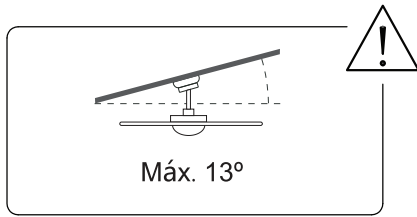

SIRAMA

!  45'

!   2

This section contains two warning boxes. The top box shows a warning triangle with an exclamation mark, a circle of tools (screwdriver, wrench, hammer, and power drill), and a clock icon with the text '45'' below it. The bottom box shows a warning triangle with an exclamation mark, a circle with a lightning bolt symbol, a person icon, and the number '2' below it.

K

x 15

L

x 15

M

x 10

N

x 2