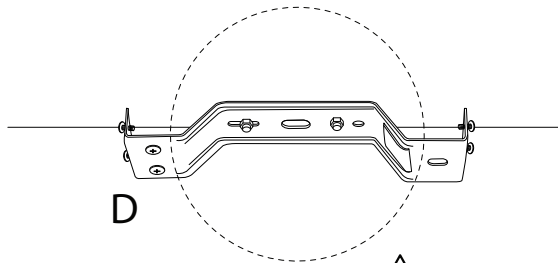

SIRAMA

!  45'

!   2

This section contains two warning boxes. The top box shows a warning triangle with an exclamation mark, a circle of tools (screwdriver, wrench, hammer, and power drill), and a clock icon with the text '45'' below it. The bottom box shows a warning triangle with an exclamation mark, a circle with a lightning bolt symbol, a person icon, and the number '2' below it.

K

x 15

L

x 15

M

x 10

N

x 2