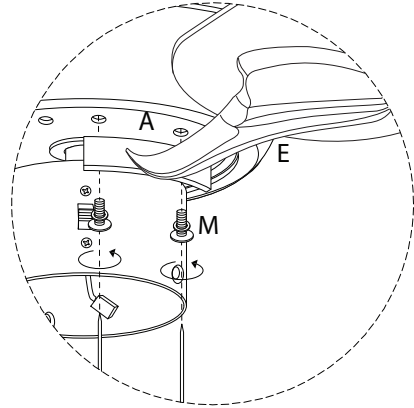

SIRAMA

!  45'

!   2

This section contains two warning boxes. The top box shows a warning triangle with an exclamation mark, a circle of tools (screwdriver, wrench, hammer, and power drill), and a clock icon with the text '45'' below it. The bottom box shows a warning triangle with an exclamation mark, a circle with a lightning bolt symbol, a person icon, and the number '2' below it.

E

x 1

F

x 1

K

x 3

L

x 3

4

M

x 10

5

C

x 1

6

7