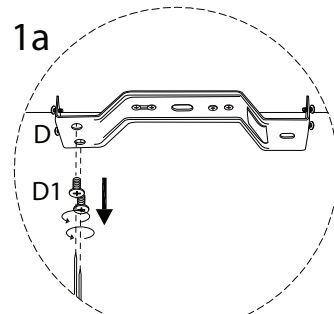

SIRAMA

!  45'

!   2

This section contains two warning boxes. The top box shows a warning triangle with an exclamation mark, a circle of tools (screwdriver, wrench, hammer, and power drill), and a clock icon with the text '45'' below it. The bottom box shows a warning triangle with an exclamation mark, a circle with a lightning bolt symbol, a person icon, and the number '2' below it.

K

x 15

L

x 15

M

x 10

N

x 2

OFF

1

2

B

x 1

1a

1b

3 x 5