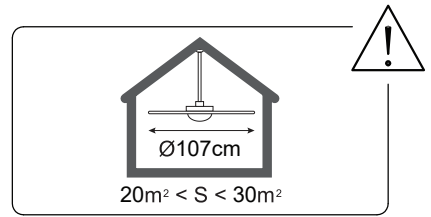

SIRAMA

!  45'

!   2

This section contains two warning boxes. The top box shows a warning triangle with an exclamation mark, a circle of tools (screwdriver, wrench, hammer, and power drill), and a clock icon with the text '45'' below it. The bottom box shows a warning triangle with an exclamation mark, a circle with a lightning bolt symbol, a person icon, and the number '2' below it.

K

x 15

L

x 15

M

x 10

N

x 2