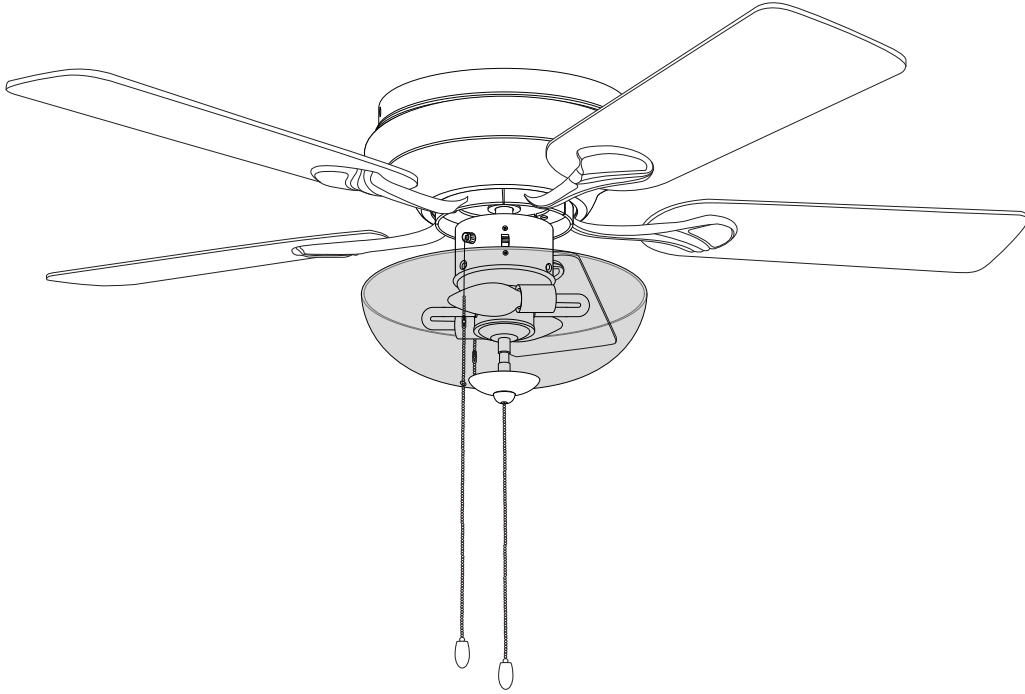

SIRAMA

!  45'

!   2

This section contains two warning boxes. The top box shows a warning triangle with an exclamation mark, a circle of tools (screwdriver, wrench, hammer, and power drill), and a clock icon with the text '45'' below it. The bottom box shows a warning triangle with an exclamation mark, a circle with a lightning bolt symbol, a person icon, and the number '2' below it.