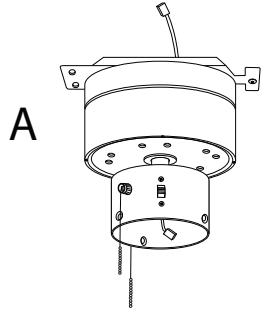

SIRAMA

!  45'

!   2

This section contains two warning boxes. The top box shows a warning triangle with an exclamation mark, a circle of tools (screwdriver, wrench, hammer, and power drill), and a clock icon with the text '45'' below it. The bottom box shows a warning triangle with an exclamation mark, a circle with a lightning bolt symbol, a person icon, and the number '2' below it.