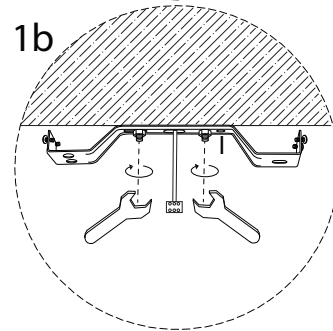

SIRAMA

!  45'

!   2

This section contains two warning boxes. The top box shows a warning triangle with an exclamation mark, a circle of tools (screwdriver, wrench, hammer, and power drill), and a clock icon with the text '45'' below it. The bottom box shows a warning triangle with an exclamation mark, a circle with a lightning bolt symbol, a person icon, and the number '2' below it.

K

x 15

L

x 15

M

x 10

N

x 2

OFF

1

2

B

x 1

1a

1b

3 x 5