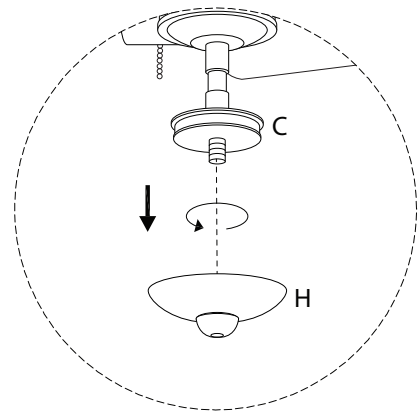

SIRAMA

!  45'

!   2

This section contains two warning boxes. The top box shows a warning triangle with an exclamation mark, a circle of tools (screwdriver, wrench, hammer, and power drill), and a clock icon with the text '45'' below it. The bottom box shows a warning triangle with an exclamation mark, a circle with a lightning bolt symbol, a person icon, and the number '2' below it.

4

M

x 10

5

C

x 1

6

7