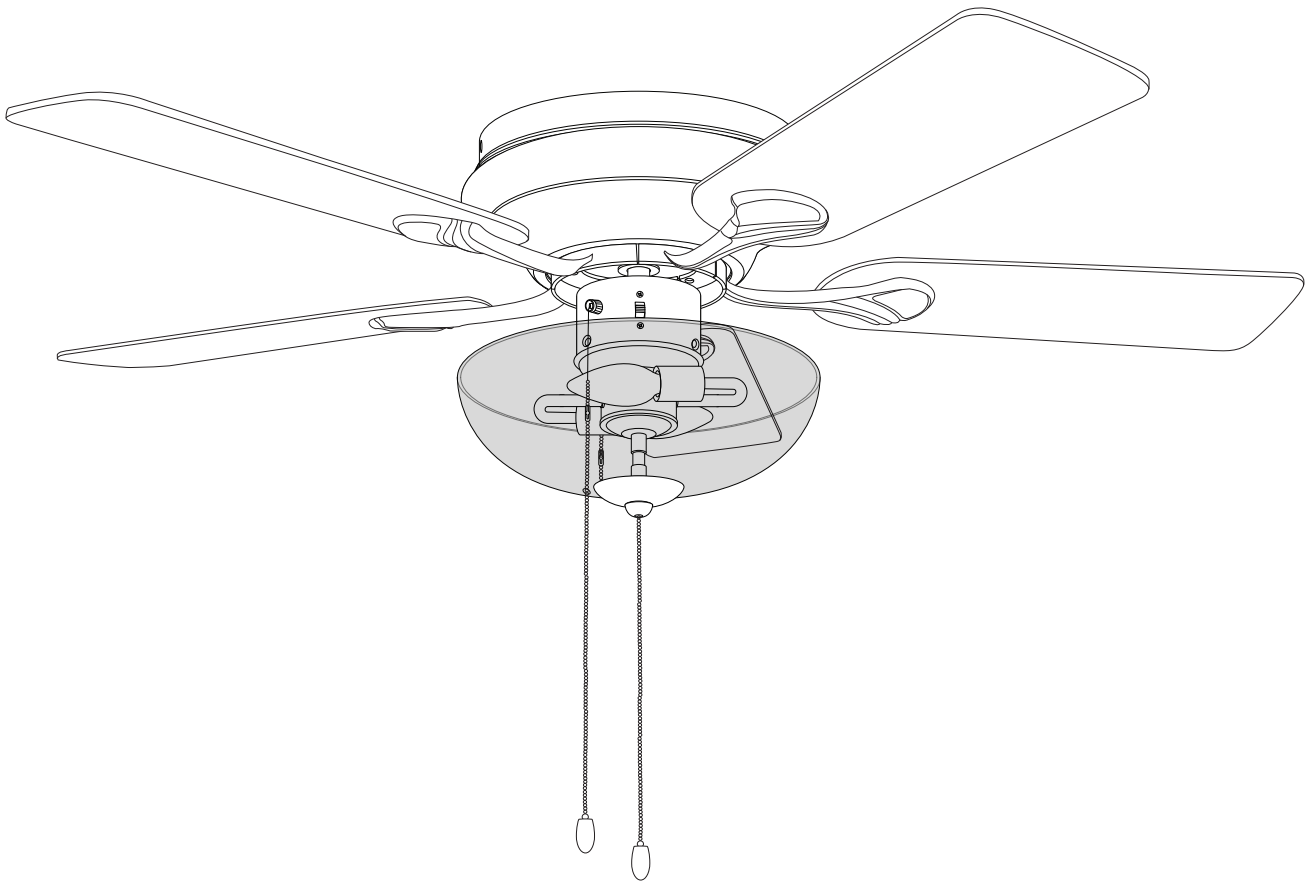

SIRAMA

!  45'

!   2

This section contains two warning boxes. The top box shows a warning triangle with an exclamation mark, a circle of tools (screwdriver, wrench, hammer, and power drill), and a clock icon with the text '45'' below it. The bottom box shows a warning triangle with an exclamation mark, a circle with a lightning bolt symbol, a person icon, and the number '2' below it.