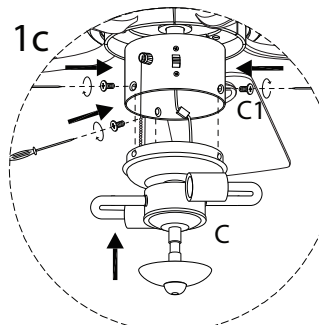

SIRAMA

!  45'

!   2

This section contains two warning boxes. The top box shows a warning triangle with an exclamation mark, a circle of tools (screwdriver, wrench, hammer, and power drill), and a clock icon with the text '45'' below it. The bottom box shows a warning triangle with an exclamation mark, a circle with a lightning bolt symbol, a person icon, and the number '2' below it.

4

M

x 10

5

C

x 1

6

7