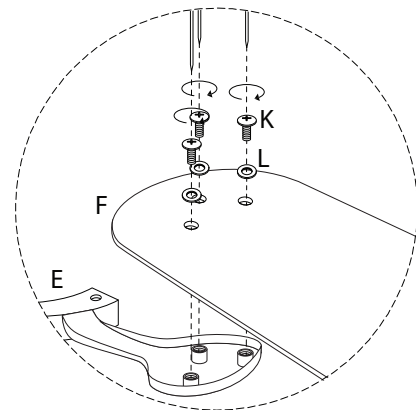

SIRAMA

!  45'

!   2

This section contains two warning boxes. The top box shows a warning triangle with an exclamation mark, a circle of tools (screwdriver, wrench, hammer, and power drill), and a clock icon with the text '45'' below it. The bottom box shows a warning triangle with an exclamation mark, a circle with a lightning bolt symbol, a person icon, and the number '2' below it.

E

x 1

F

x 1

K

x 3

L

x 3

4

M

x 10

5

C

x 1

6

7