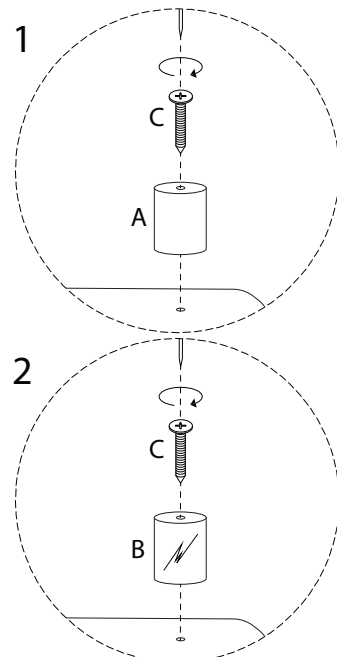

MINISTER

Diagram illustrating assembly instructions and safety warnings:

- Top Section:** Shows a screwdriver icon and a crossed-out power drill icon, indicating that a screwdriver should be used and a power drill should not be used. To the right is a warning triangle with an exclamation mark and a clock icon with the text "30'", indicating a 30-minute time limit.
- Bottom Section:** Shows a mattress icon and a crossed-out icon of a mattress being cut, indicating that the mattress should not be cut. To the right is a warning triangle with an exclamation mark and a person icon with the text "2", indicating that two people are required for assembly.

1/4

!

1

1	2	A	B	C
				
x 1	x 1	x 6	x 6	x 12

2

5

x 1

6

x 1

3

4

x 1

4