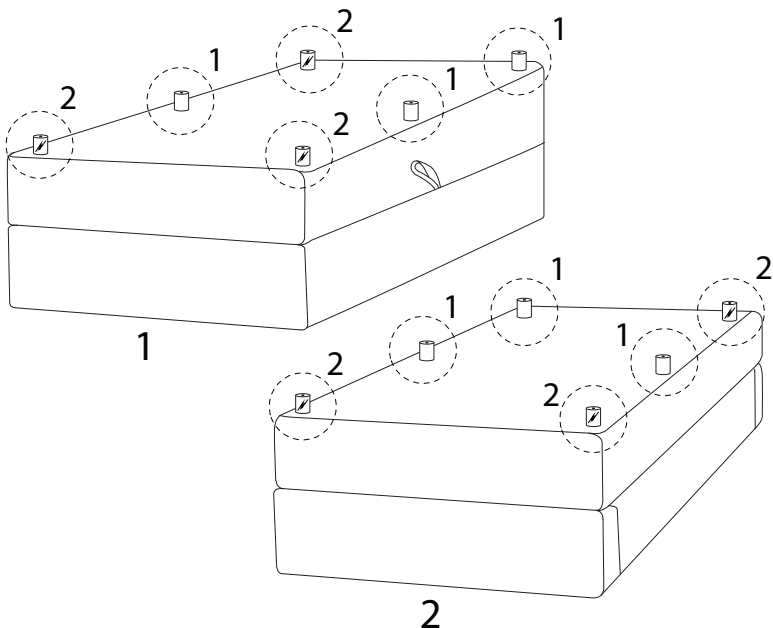

MINISTER

Diagram illustrating assembly instructions and safety warnings:

- Top Section:** Shows a screwdriver icon and a crossed-out power drill icon, indicating that a screwdriver should be used and a power drill should not be used. To the right is a warning triangle with an exclamation mark and a clock icon with the text "30'", indicating a 30-minute time limit.
- Bottom Section:** Shows a mattress icon and a crossed-out icon of a mattress being cut, indicating that the mattress should not be cut. To the right is a warning triangle with an exclamation mark and a person icon with the text "2", indicating that two people are required for assembly.

1/4

!

1

1	2	A	B	C
				
x 1	x 1	x 6	x 6	x 12

2

5

x 1

6

x 1

3

4

x 1

4