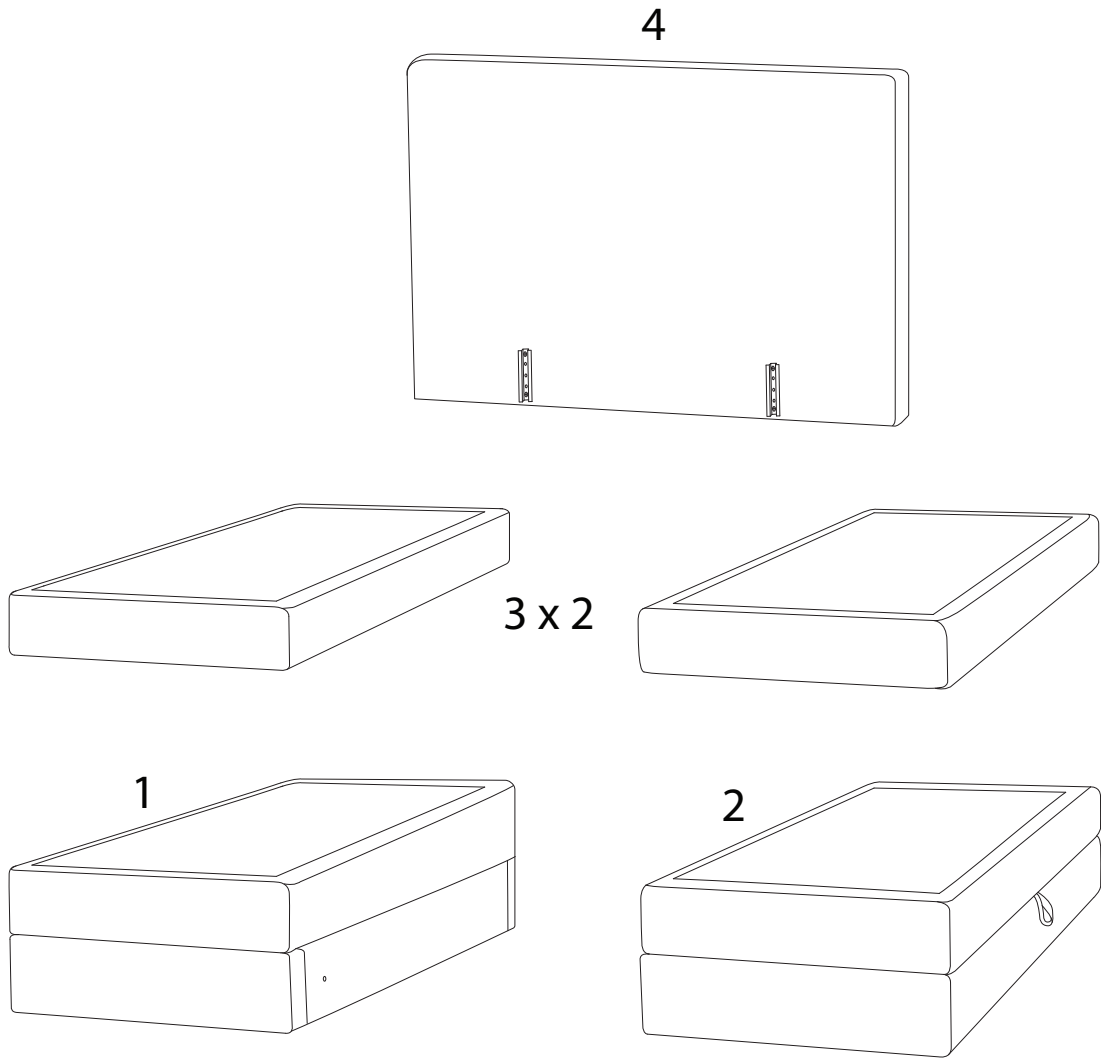

MINISTER

Diagram illustrating assembly instructions and safety warnings:

- Top Section:** Shows a screwdriver icon and a crossed-out power drill icon, indicating that a screwdriver should be used and a power drill should not be used. To the right is a warning triangle with an exclamation mark and a clock icon with the text "30'", indicating a 30-minute time limit.
- Bottom Section:** Shows a mattress icon and a crossed-out icon of a mattress being cut, indicating that the mattress should not be cut. To the right is a warning triangle with an exclamation mark and a person icon with the text "2", indicating that two people are required for assembly.

1/4

!

1

1	2	A	B	C
				
x 1	x 1	x 6	x 6	x 12

2

5

x 1

6

x 1

3

4

x 1

4