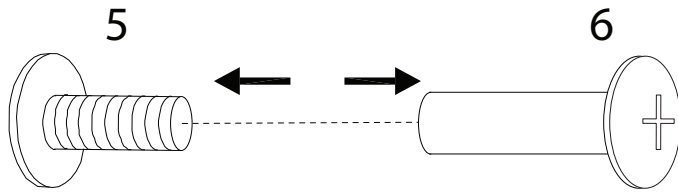

MINISTER

Diagram illustrating assembly instructions and safety warnings:

- Top Section:** Shows a screwdriver icon and a crossed-out power drill icon, indicating that a screwdriver should be used and a power drill should not be used. To the right is a warning triangle with an exclamation mark and a clock icon with the text "30'", indicating a 30-minute time limit.
- Bottom Section:** Shows a mattress icon and a crossed-out icon of a mattress being cut, indicating that the mattress should not be cut. To the right is a warning triangle with an exclamation mark and a person icon with the text "2", indicating that two people are required for assembly.

1/4

!

1

1	2	A	B	C
				
x 1	x 1	x 6	x 6	x 12

2

5

x 1

6

x 1

3

4

x 1

4