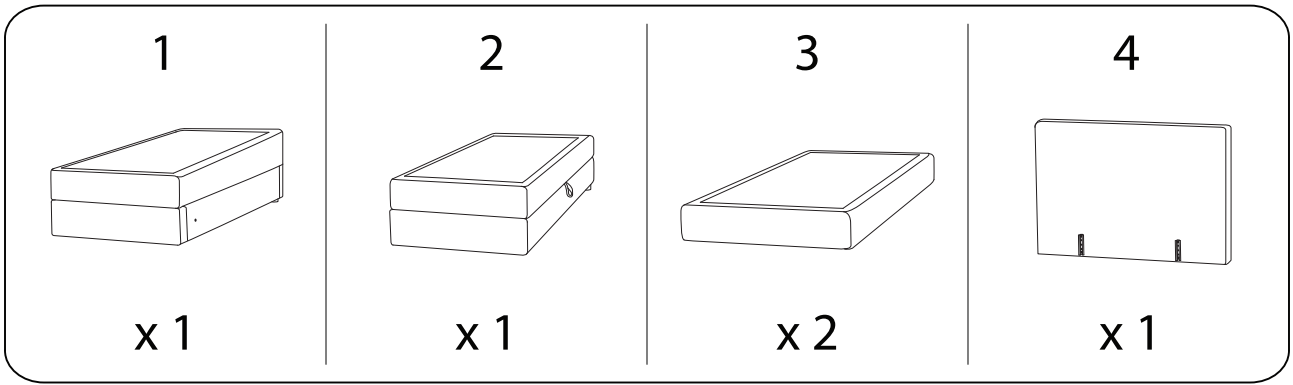

MINISTER

Diagram illustrating assembly instructions and safety warnings:

- Top Section:** Shows a screwdriver icon and a crossed-out power drill icon, indicating that a screwdriver should be used and a power drill should not be used. To the right is a warning triangle with an exclamation mark and a clock icon with the text "30'", indicating a 30-minute time limit.
- Bottom Section:** Shows a mattress icon and a crossed-out icon of a mattress being cut, indicating that the mattress should not be cut. To the right is a warning triangle with an exclamation mark and a person icon with the text "2", indicating that two people are required for assembly.

1/4

!

1

1	2	A	B	C
				
x 1	x 1	x 6	x 6	x 12

2

5

x 1

6