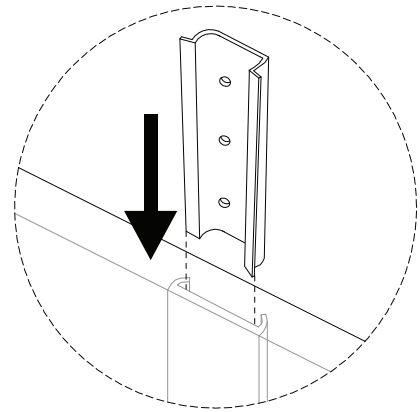

MINISTER

Diagram illustrating assembly instructions and safety warnings:

- Top Section:** Shows a screwdriver icon and a crossed-out power drill icon, indicating that a screwdriver should be used and a power drill should not be used. To the right is a warning triangle with an exclamation mark and a clock icon with the text "30'", indicating a 30-minute time limit.
- Bottom Section:** Shows a mattress icon and a crossed-out icon of a mattress being cut, indicating that the mattress should not be cut. To the right is a warning triangle with an exclamation mark and a person icon with the text "2", indicating that two people are required for assembly.

x 1

3

4

x 1

4