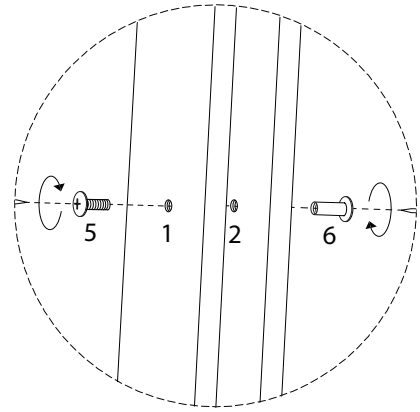

MINISTER

Diagram illustrating assembly instructions and safety warnings:

- Top Section:** Shows a screwdriver icon and a crossed-out power drill icon, indicating that a screwdriver should be used and a power drill should not be used. To the right is a warning triangle with an exclamation mark and a clock icon with the text "30'", indicating a 30-minute time limit.
- Bottom Section:** Shows a mattress icon and a crossed-out icon of a mattress being cut, indicating that the mattress should not be cut. To the right is a warning triangle with an exclamation mark and a person icon with the text "2", indicating that two people are required for assembly.

1/4

!

1

1	2	A	B	C
				
x 1	x 1	x 6	x 6	x 12

2

5

x 1

6

x 1

3

4

x 1

4