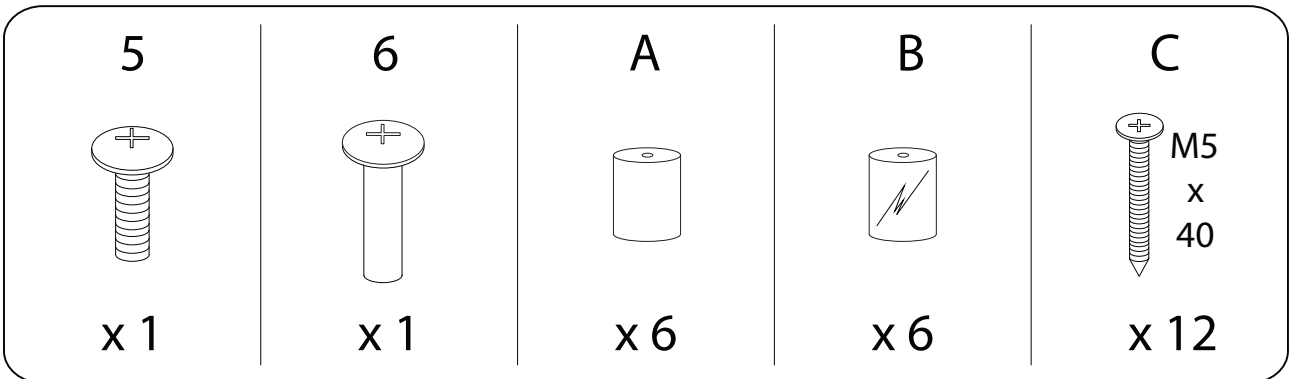

MINISTER

Diagram illustrating assembly instructions and safety warnings:

- Top Section:** Shows a screwdriver icon and a crossed-out power drill icon, indicating that a screwdriver should be used and a power drill should not be used. To the right is a warning triangle with an exclamation mark and a clock icon with the text "30'", indicating a 30-minute time limit.
- Bottom Section:** Shows a mattress icon and a crossed-out icon of a mattress being cut, indicating that the mattress should not be cut. To the right is a warning triangle with an exclamation mark and a person icon with the text "2", indicating that two people are required for assembly.

1/4

!

1

1	2	A	B	C
				
x 1	x 1	x 6	x 6	x 12

2

5

x 1

6