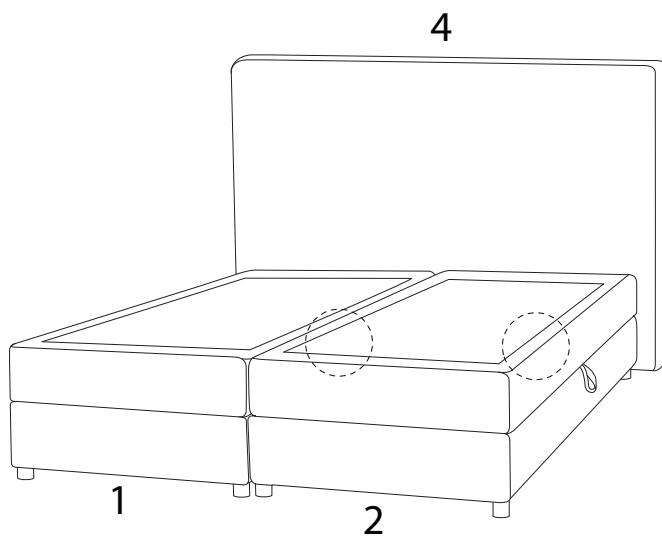

MINISTER

Diagram illustrating assembly instructions and safety warnings:

- Top Section:** Shows a screwdriver icon and a crossed-out power drill icon, indicating that a screwdriver should be used and a power drill should not be used. To the right is a warning triangle with an exclamation mark and a clock icon with the text "30'", indicating a 30-minute time limit.
- Bottom Section:** Shows a mattress icon and a crossed-out icon of a mattress being cut, indicating that the mattress should not be cut. To the right is a warning triangle with an exclamation mark and a person icon with the text "2", indicating that two people are required for assembly.

1/4

!

1

1	2	A	B	C
				
x 1	x 1	x 6	x 6	x 12

2

5

x 1

6

x 1

3

4

x 1

4