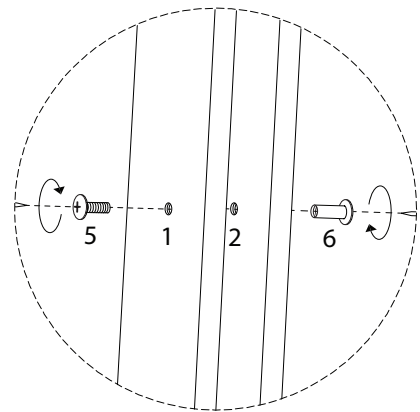

# MINISTER

Diagram illustrating assembly instructions and safety warnings:

- Top Section:** Shows a screwdriver and a power drill with a diagonal line through it, indicating that a power drill should not be used. A warning triangle with an exclamation mark is positioned to the right. Below this is a clock icon with the text "30'", indicating a 30-minute assembly time.
- Bottom Section:** Shows a mattress being placed on a surface and a warning triangle with an exclamation mark, indicating a safety warning. Below this is a person icon with the number "2", indicating that two people are required for assembly.

!

1

2

4

x 1

3

3

x 2