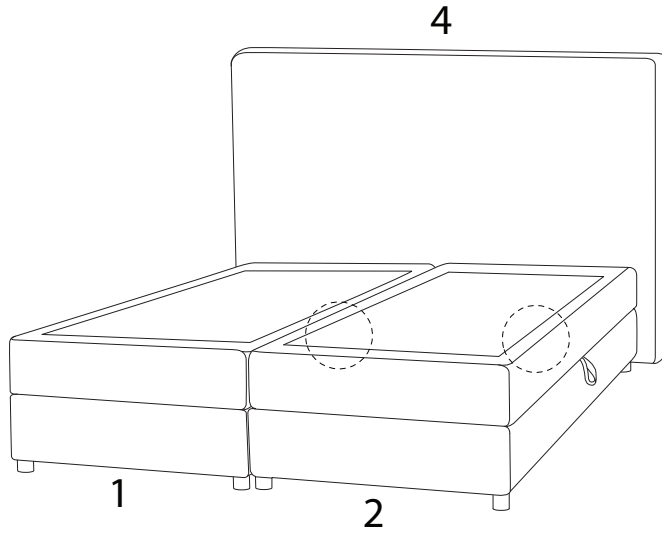

# MINISTER

Diagram illustrating assembly instructions and safety warnings:

- Top Section:** Shows a screwdriver and a power drill with a diagonal line through it, indicating that a power drill should not be used. A warning triangle with an exclamation mark is positioned to the right. Below this is a clock icon with the text "30'", indicating a 30-minute assembly time.
- Bottom Section:** Shows a mattress being placed on a surface and a warning triangle with an exclamation mark, indicating a safety warning. Below this is a person icon with the number "2", indicating that two people are required for assembly.

!

1

2

4

x 1

3

3

x 2