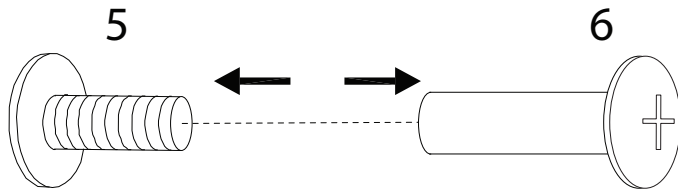

# MINISTER

Diagram illustrating assembly instructions and safety warnings:

- Top Section:** Shows a screwdriver and a power drill with a diagonal line through it, indicating that a power drill should not be used. A warning triangle with an exclamation mark is positioned to the right. Below this is a clock icon with the text "30'", indicating a 30-minute assembly time.
- Bottom Section:** Shows a mattress being placed on a surface and a warning triangle with an exclamation mark, indicating a safety warning. Below this is a person icon with the number "2", indicating that two people are required for assembly.

!

1

2

4

x 1

3

3

x 2