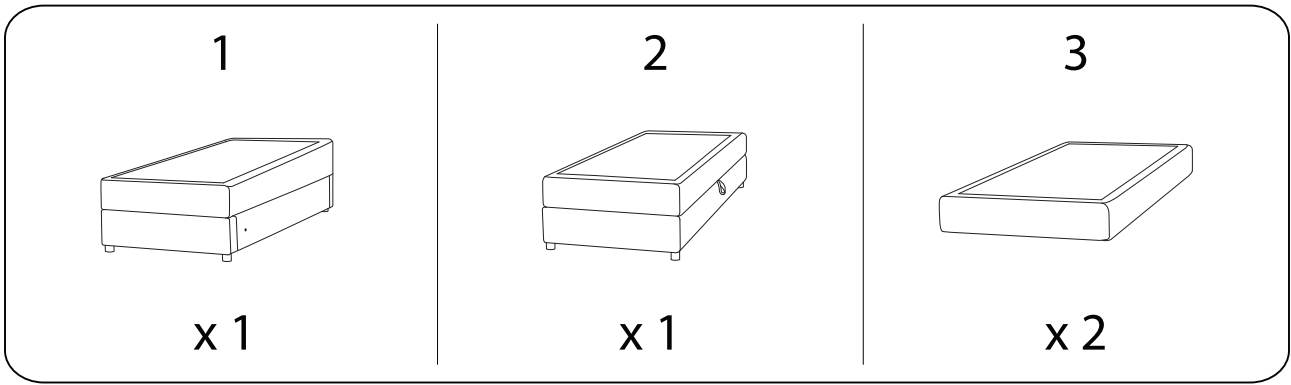

# MINISTER

Diagram illustrating assembly instructions and safety warnings:

- Top Section:** Shows a screwdriver and a power drill with a diagonal line through it, indicating that a power drill should not be used. A warning triangle with an exclamation mark is positioned to the right. Below this is a clock icon with the text "30'", indicating a 30-minute assembly time.
- Bottom Section:** Shows a mattress being placed on a surface and a warning triangle with an exclamation mark, indicating a safety warning. Below this is a person icon with the number "2", indicating that two people are required for assembly.

!

1

2

4

x 1

3

3

x 2