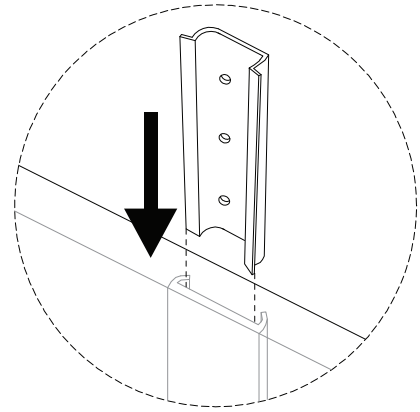

# MINISTER

Diagram illustrating assembly instructions and safety warnings:

- Top Section:** Shows a screwdriver and a power drill with a diagonal line through it, indicating that a power drill should not be used. A warning triangle with an exclamation mark is positioned to the right. Below this is a clock icon with the text "30'", indicating a 30-minute assembly time.
- Bottom Section:** Shows a mattress being placed on a surface and a warning triangle with an exclamation mark, indicating a safety warning. Below this is a person icon with the number "2", indicating that two people are required for assembly.

!

1

2

4

x 1

3

3

x 2