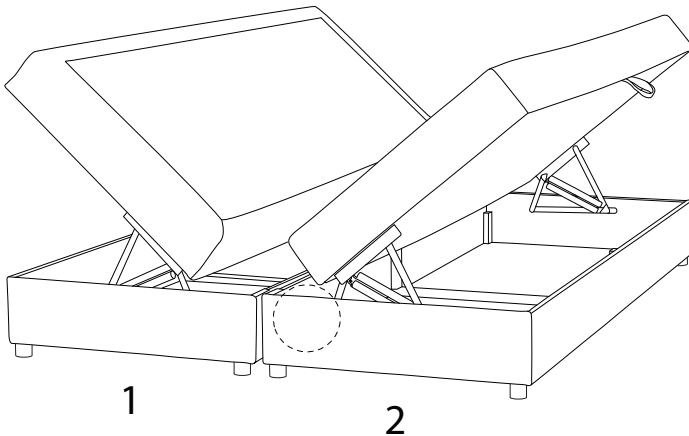

# MINISTER

Diagram illustrating assembly instructions and safety warnings:

- Top Section:** Shows a screwdriver and a power drill with a diagonal line through it, indicating that a power drill should not be used. A warning triangle with an exclamation mark is positioned to the right. Below this is a clock icon with the text "30'", indicating a 30-minute assembly time.
- Bottom Section:** Shows a mattress being placed on a surface and a warning triangle with an exclamation mark, indicating a safety warning. Below this is a person icon with the number "2", indicating that two people are required for assembly.

!

1

2

4

x 1

3

3

x 2