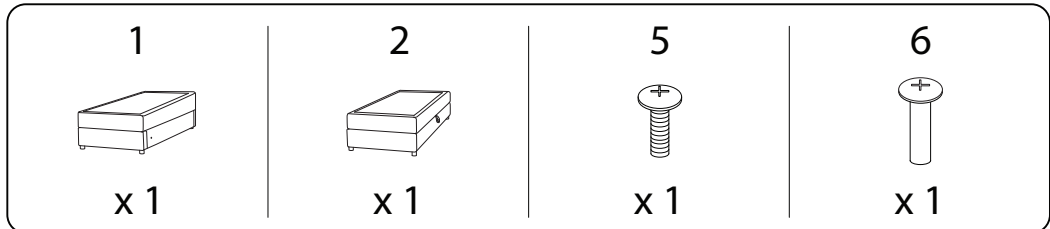

# MINISTER

Diagram illustrating assembly instructions and safety warnings:

- Top Section:** Shows a screwdriver and a power drill with a diagonal line through it, indicating that a power drill should not be used. A warning triangle with an exclamation mark is positioned to the right. Below this is a clock icon with the text "30'", indicating a 30-minute assembly time.
- Bottom Section:** Shows a mattress being placed on a surface and a warning triangle with an exclamation mark, indicating a safety warning. Below this is a person icon with the number "2", indicating that two people are required for assembly.

!

1

2

4

x 1

3

3

x 2