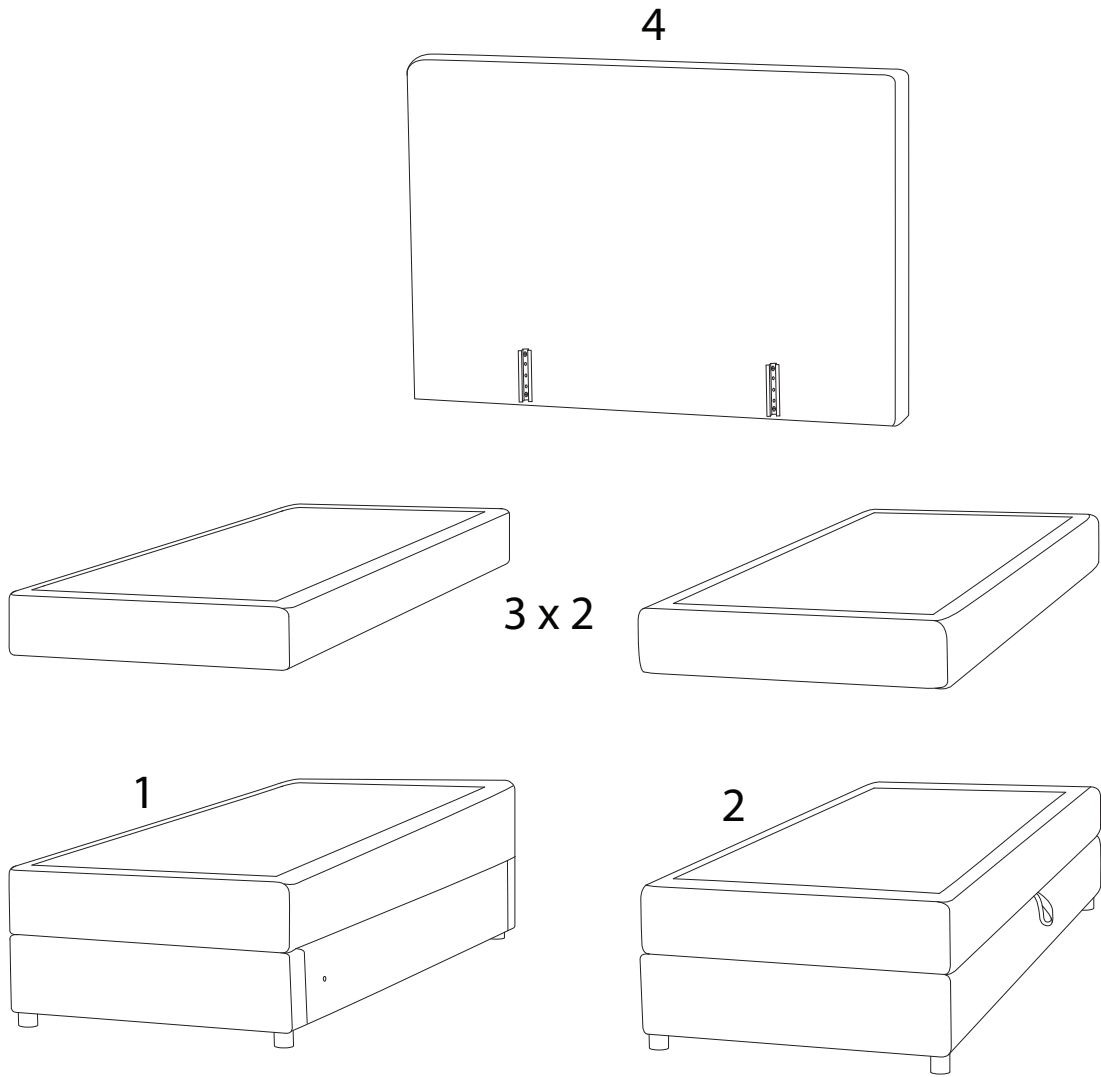

# MINISTER

Diagram illustrating assembly instructions and safety warnings:

- Top Section:** Shows a screwdriver and a power drill with a diagonal line through it, indicating that a power drill should not be used. A warning triangle with an exclamation mark is positioned to the right. Below this is a clock icon with the text "30'", indicating a 30-minute assembly time.
- Bottom Section:** Shows a mattress being placed on a surface and a warning triangle with an exclamation mark, indicating a safety warning. Below this is a person icon with the number "2", indicating that two people are required for assembly.

!

1

2

4

x 1

3

3

x 2