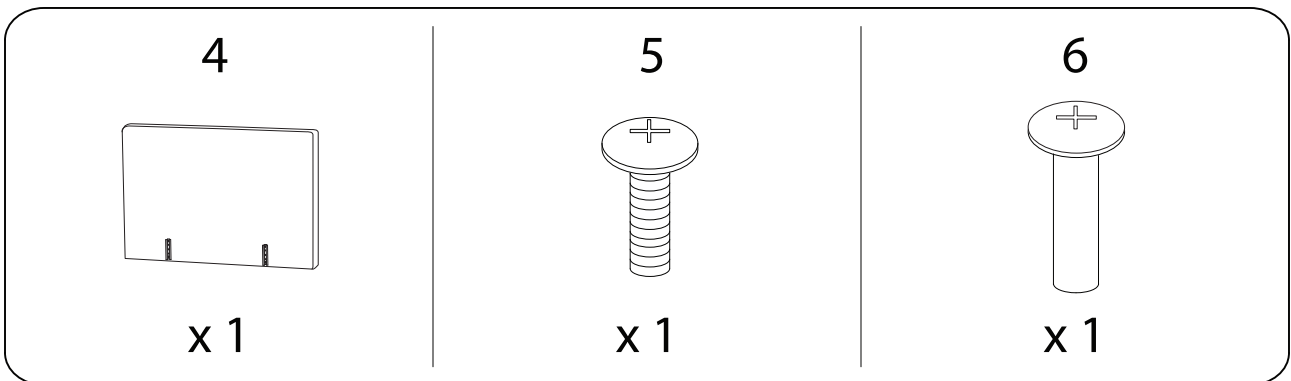

# MINISTER

Diagram illustrating assembly instructions and safety warnings:

- Top Section:** Shows a screwdriver and a power drill with a diagonal line through it, indicating that a power drill should not be used. A warning triangle with an exclamation mark is positioned to the right. Below this is a clock icon with the text "30'", indicating a 30-minute assembly time.
- Bottom Section:** Shows a mattress being placed on a surface and a warning triangle with an exclamation mark, indicating a safety warning. Below this is a person icon with the number "2", indicating that two people are required for assembly.

!

1

2

4

x 1

3

3

x 2