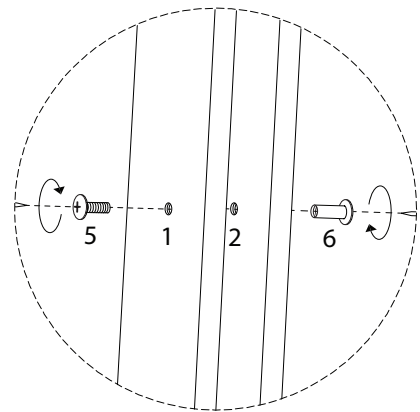

DYNASTY

Diagram illustrating assembly instructions and safety warnings:

- Top Section:** Shows a screwdriver and a power drill with a diagonal line through it, indicating that a power drill should not be used. A warning triangle with an exclamation mark is positioned to the right. Below this is a clock icon and the text "30'", indicating a 30-minute assembly time.
- Bottom Section:** Shows a mattress being placed on a surface and a warning triangle with an exclamation mark, indicating a safety warning. Below this is a person icon and the number "2", indicating that two people are required for assembly.

!

1

2

4

x1

3

3

x2