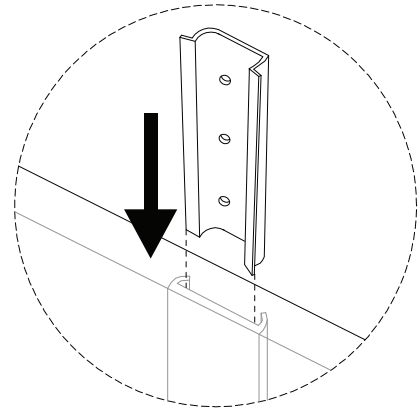

DYNASTY

Diagram illustrating assembly instructions and safety warnings:

- Top Section:** Shows a screwdriver and a power drill with a diagonal line through it, indicating that a power drill should not be used. A warning triangle with an exclamation mark is positioned to the right. Below this is a clock icon and the text "30'", indicating a 30-minute assembly time.
- Bottom Section:** Shows a mattress being placed on a surface and a warning triangle with an exclamation mark, indicating a safety warning. Below this is a person icon and the number "2", indicating that two people are required for assembly.

!

1

2

4

x1

3

3

x2