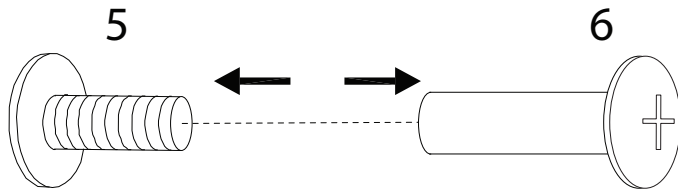

DYNASTY

Diagram illustrating assembly instructions and safety warnings:

- Top Section:** Shows a screwdriver and a power drill with a diagonal line through it, indicating that a power drill should not be used. A warning triangle with an exclamation mark is positioned to the right. Below this is a clock icon and the text "30'", indicating a 30-minute assembly time.
- Bottom Section:** Shows a mattress being placed on a surface and a warning triangle with an exclamation mark, indicating a safety warning. Below this is a person icon and the number "2", indicating that two people are required for assembly.

!

1

2

4

x1

3

3

x2