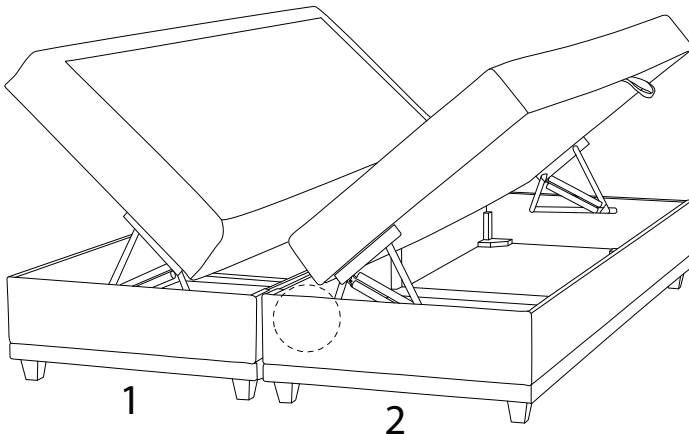

DYNASTY

Diagram illustrating assembly instructions and safety warnings:

- Top Section:** Shows a screwdriver and a power drill with a diagonal line through it, indicating that a power drill should not be used. A warning triangle with an exclamation mark is positioned to the right. Below this is a clock icon and the text "30'", indicating a 30-minute assembly time.
- Bottom Section:** Shows a mattress being placed on a surface and a warning triangle with an exclamation mark, indicating a safety warning. Below this is a person icon and the number "2", indicating that two people are required for assembly.

!

1

2

4

x1

3

3

x2