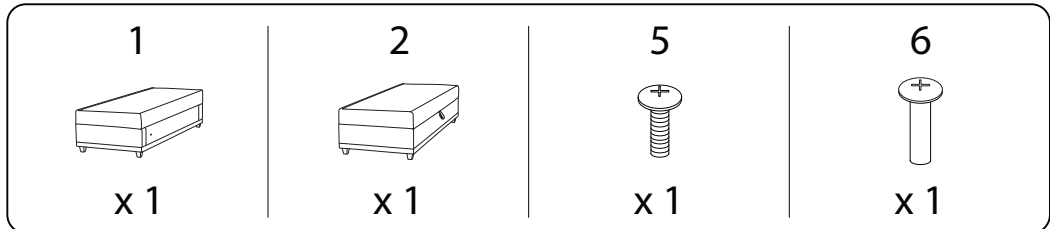

DYNASTY

Diagram illustrating assembly instructions and safety warnings:

- Top Section:** Shows a screwdriver and a power drill with a diagonal line through it, indicating that a power drill should not be used. A warning triangle with an exclamation mark is positioned to the right. Below this is a clock icon and the text "30'", indicating a 30-minute assembly time.
- Bottom Section:** Shows a mattress being placed on a surface and a warning triangle with an exclamation mark, indicating a safety warning. Below this is a person icon and the number "2", indicating that two people are required for assembly.

!

1

2

4

x1

3

3

x2