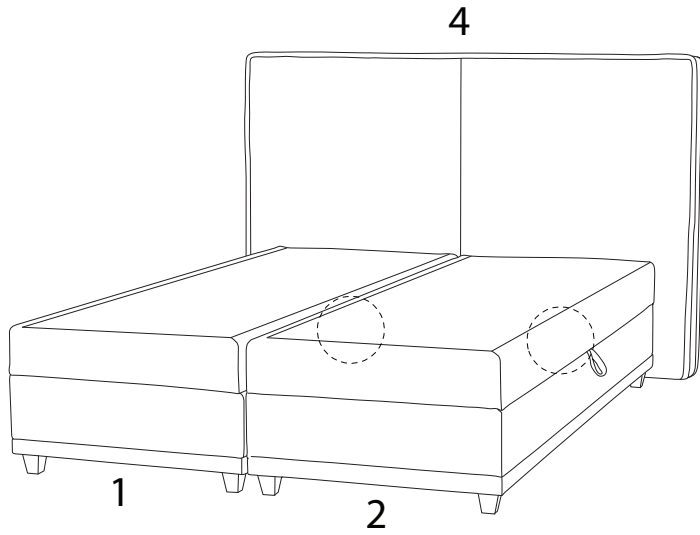

DYNASTY

Diagram illustrating assembly instructions and safety warnings:

- Top Section:** Shows a screwdriver and a power drill with a diagonal line through it, indicating that a power drill should not be used. A warning triangle with an exclamation mark is positioned to the right. Below this is a clock icon and the text "30'", indicating a 30-minute assembly time.
- Bottom Section:** Shows a mattress being placed on a surface and a warning triangle with an exclamation mark, indicating a safety warning. Below this is a person icon and the number "2", indicating that two people are required for assembly.

!

1

2

4

x1

3

3

x2