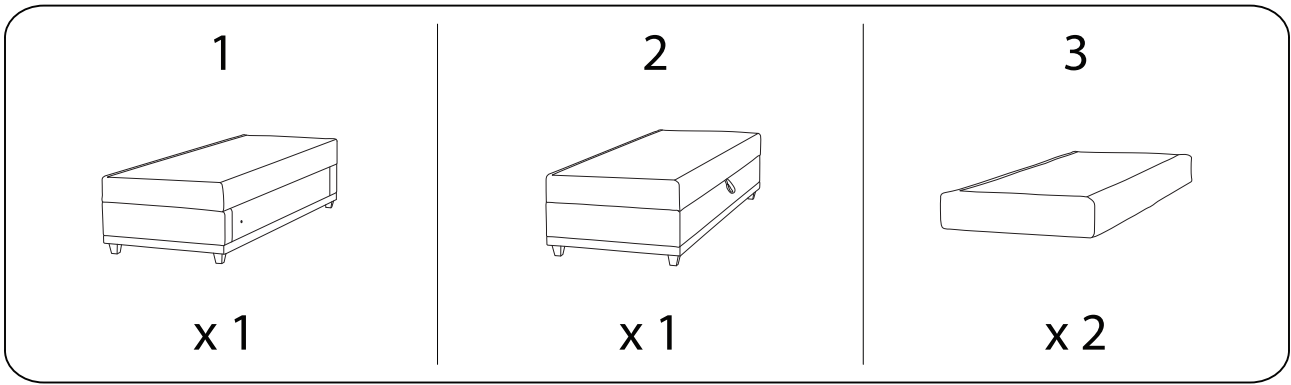

DYNASTY

Diagram illustrating assembly instructions and safety warnings:

- Top Section:** Shows a screwdriver and a power drill with a diagonal line through it, indicating that a power drill should not be used. A warning triangle with an exclamation mark is positioned to the right. Below this is a clock icon and the text "30'", indicating a 30-minute assembly time.
- Bottom Section:** Shows a mattress being placed on a surface and a warning triangle with an exclamation mark, indicating a safety warning. Below this is a person icon and the number "2", indicating that two people are required for assembly.

!

1

2

4

x1

3

3

x2