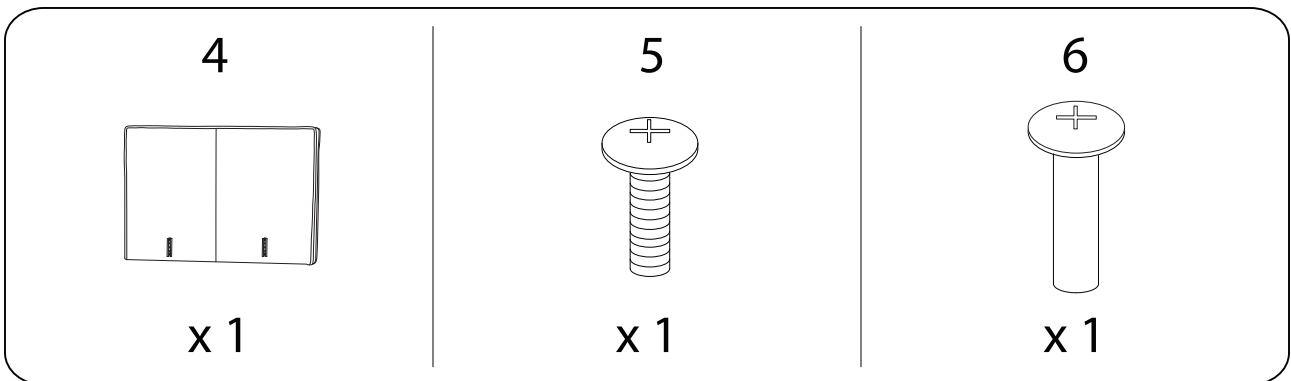

DYNASTY

Diagram illustrating assembly instructions and safety warnings:

- Top Section:** Shows a screwdriver and a power drill with a diagonal line through it, indicating that a power drill should not be used. A warning triangle with an exclamation mark is positioned to the right. Below this is a clock icon and the text "30'", indicating a 30-minute assembly time.
- Bottom Section:** Shows a mattress being placed on a surface and a warning triangle with an exclamation mark, indicating a safety warning. Below this is a person icon and the number "2", indicating that two people are required for assembly.

!

1

2

4

x1

3

3

x2