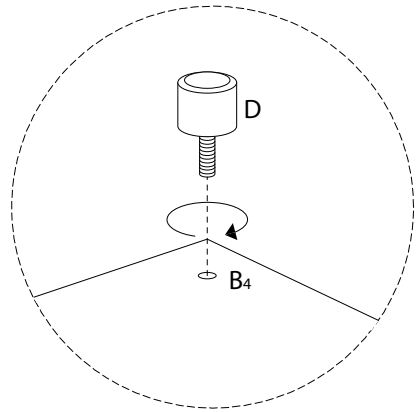

APRICA

Diagram illustrating assembly instructions and safety warnings:

- Warning 1:** A crossed-out power drill icon indicates that power tools should not be used for assembly.
- Warning 2:** A triangle with an exclamation mark indicates a general warning.
- Time:** A clock icon indicates an estimated assembly time of 15 minutes.
- Personnel:** A person icon and the number 2 indicate that two people are required for assembly.

!

1

B₄

x 1

D

x 4

B₄

!