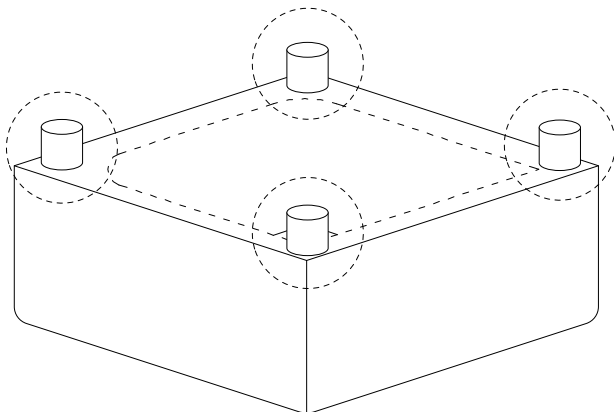

APRICA

Diagram illustrating assembly instructions and safety warnings:

- Warning 1:** A crossed-out power drill icon indicates that power tools should not be used for assembly.
- Warning 2:** A triangle with an exclamation mark indicates a general warning.
- Time:** A clock icon indicates an estimated assembly time of 15 minutes.
- Personnel:** A person icon and the number 2 indicate that two people are required for assembly.

!

1

B₄

x 1

D

x 4

B₄

!