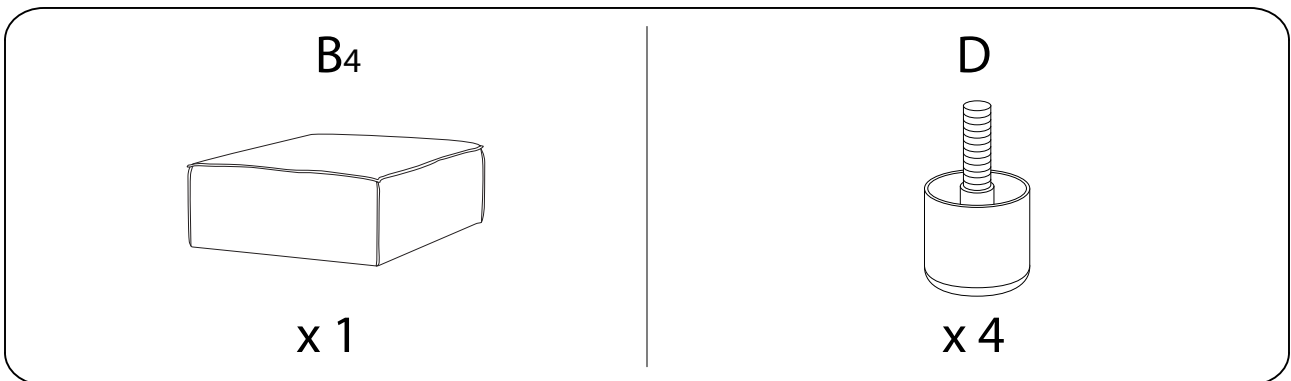

APRICA

Diagram illustrating assembly instructions and safety warnings:

- Warning 1:** A crossed-out power drill icon indicates that power tools should not be used for assembly.
- Warning 2:** A triangle with an exclamation mark indicates a general warning.
- Time:** A clock icon indicates an estimated assembly time of 15 minutes.
- Personnel:** A person icon and the number 2 indicate that two people are required for assembly.

!

1

B₄

x 1

D

x 4

B₄

!