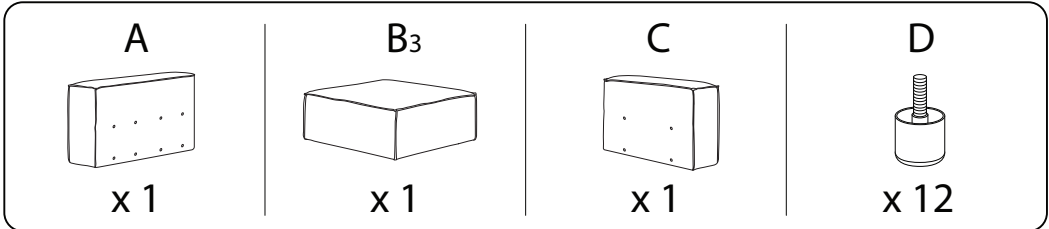

ARDAL

A circular icon containing a key, and a power drill with a diagonal line through it, indicating that a power drill should not be used.	A warning triangle icon with an exclamation mark inside.	A clock icon showing approximately 10:10.
A circular icon showing a block on a mat, and another block on a mat with a diagonal line through it, indicating that the block should not be placed on a mat.	A warning triangle icon with an exclamation mark inside.	A simple line drawing of a person.

35'

2

A	B₁	C	D	E
				
x 1	x 1	x 1	x 12	x 8

F	G₁	G₂	H	I
				
x 8	x 2	x 2	x 8	x 1

!

1

2R

E

x 4

F

x 4

2L

E

x 4

F

x 4