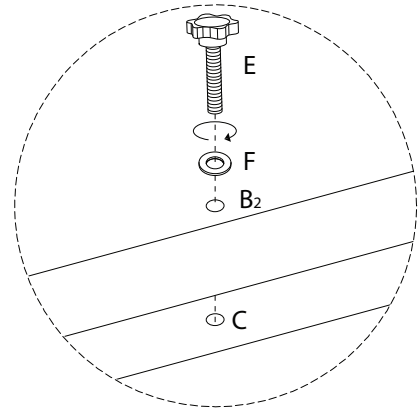

ARDAL

A circular icon containing a key, and a power drill with a diagonal line through it, indicating that a power drill should not be used.	A warning triangle icon with an exclamation mark inside.	A clock icon showing approximately 10:10.
A circular icon showing a block on a mat, and another block on a mat with a diagonal line through it, indicating that the block should not be placed on a mat.	A warning triangle icon with an exclamation mark inside.	A simple line drawing of a person.

35'

2

A	B₁	C	D	E
				
x 1	x 1	x 1	x 12	x 8

F	G₁	G₂	H	I
				
x 8	x 2	x 2	x 8	x 1

!

1

2R

E

x 4

F

x 4

2L

E

x 4

F

x 4