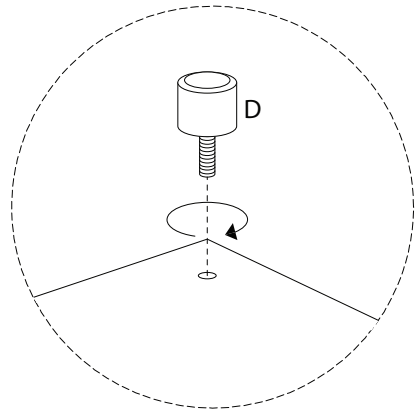

ARDAL

A circular icon containing a key, and a power drill with a diagonal line through it, indicating that a power drill should not be used.	A warning triangle icon with an exclamation mark inside.	A clock icon showing approximately 10:10.
A circular icon showing a block on a mat, and another block on a mat with a diagonal line through it, indicating that the block should not be placed on a mat.	A warning triangle icon with an exclamation mark inside.	A simple line drawing of a person.

35'

2

A	B₁	C	D	E
				
x 1	x 1	x 1	x 12	x 8

F	G₁	G₂	H	I
				
x 8	x 2	x 2	x 8	x 1

!

1

2R

E

x 4

F

x 4

2L

E

x 4

F

x 4