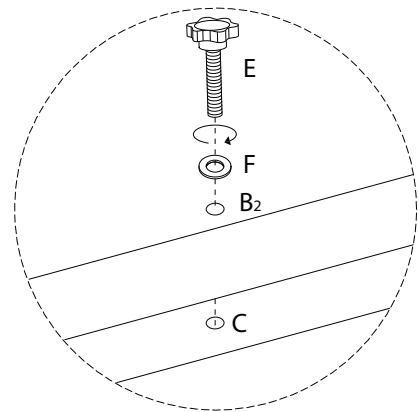

ARDAL

A circular icon containing a key, and a power drill with a diagonal line through it, indicating that a power drill should not be used.	A warning triangle icon with an exclamation mark inside.	A clock icon showing approximately 10:10.
A circular icon showing a block on a mat, and another block on a mat with a diagonal line through it, indicating that the block should not be placed on a mat.	A warning triangle icon with an exclamation mark inside.	A simple line drawing of a person.

35'

2

A	B₁	C	D	E
				
x 1	x 1	x 1	x 12	x 8

F	G₁	G₂	H	I
				
x 8	x 2	x 2	x 8	x 1

!

1

2R

E

x 4

F

x 4

2L

E

x 4

F

x 4