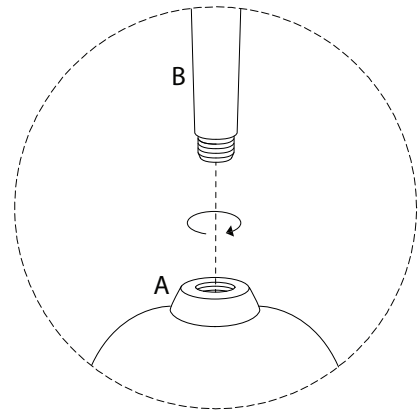

# SELWYN

Diagram illustrating safety and installation instructions:

- Top Box:** Shows a power drill with a diagonal line through it, indicating that a power drill should not be used. To the right is a warning triangle with an exclamation mark.
- Bottom Box:** Shows a rectangular block being placed on a surface. To the right is another warning triangle with an exclamation mark.
- Time:** A clock icon with the number '5' below it, indicating a 5-minute installation time.
- Person:** An icon of a person with the number '1' below it, indicating that one person is required for installation.

<p>A</p>  <p>x 1</p>	<p>B</p>  <p>x 1</p>	<p>C</p>  <p>x 1</p>
---	---	---

1

2