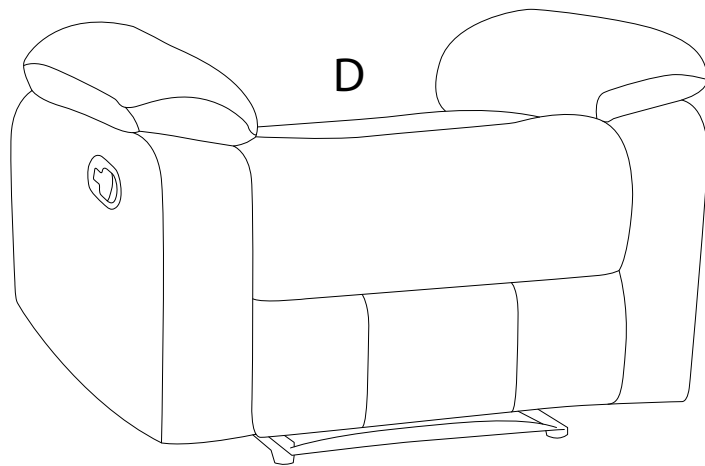

BERGEN

Diagram illustrating assembly instructions and warnings:

- Warning 1:** A crossed-out power drill icon indicates that a power drill should not be used for assembly.
- Warning 2:** A crossed-out icon of a rectangular block being drilled into a surface indicates that the chair should not be placed on a soft surface like a rug or carpet.
- Time:** A clock icon with the text "15'" indicates that the assembly time is 15 minutes.
- Person:** An icon of a person with the text "1" indicates that one person is required for assembly.