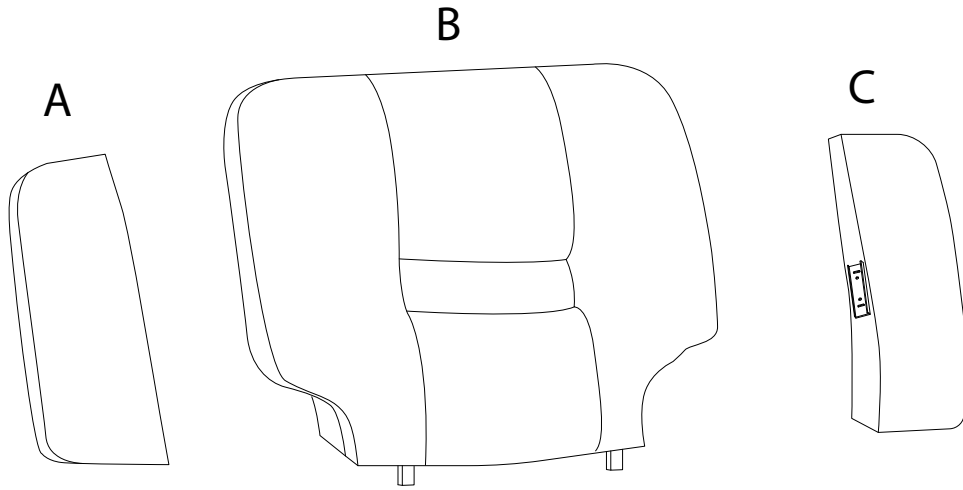

BERGEN

Diagram illustrating assembly instructions and warnings:

- Warning 1:** A crossed-out power drill icon indicates that a power drill should not be used for assembly.
- Warning 2:** A crossed-out icon of a rectangular block being drilled into a surface indicates that the chair should not be placed on a soft surface like a rug or carpet.
- Time:** A clock icon with the text "15'" indicates that the assembly time is 15 minutes.
- Person:** An icon of a person with the text "1" indicates that one person is required for assembly.