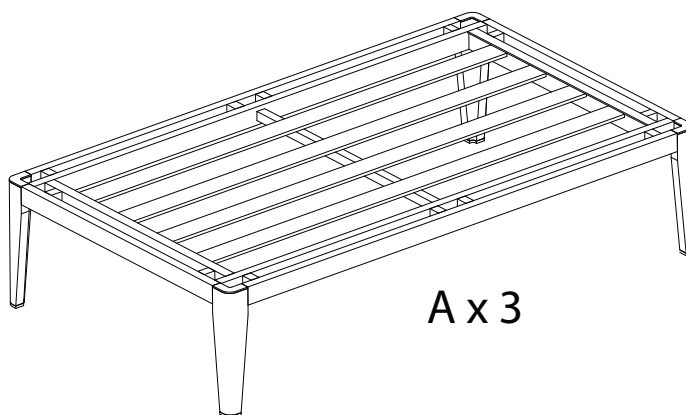

A

B

A collection of safety and assembly icons. On the left, a rectangular box contains a crossed-out power drill icon. To its right is a warning triangle with an exclamation mark. Below the drill icon is a clock face with the number '30'' underneath it. At the bottom left, another rectangular box contains two icons: a cushion being placed on a mat and a crossed-out icon of a cushion being placed on a surface. To its right is another warning triangle with an exclamation mark. Below the second warning triangle is a stick figure icon with the number '1' underneath it.

A

D x 6

B x 9

C x 3

E x 3

A x 3

D

x 6