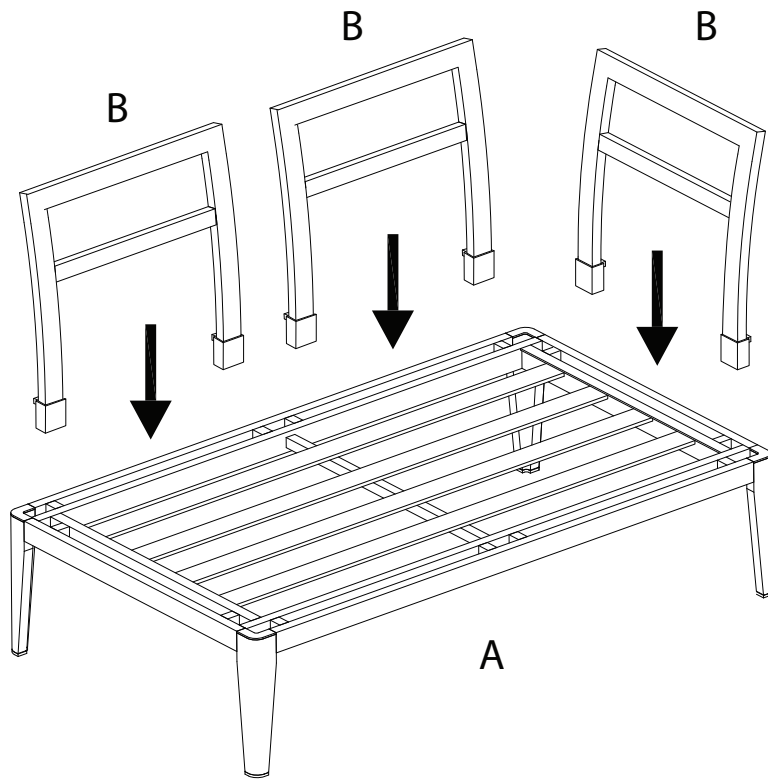

A

B

A collection of safety and assembly icons. On the left, a rectangular box contains a crossed-out power drill icon. To its right is a warning triangle with an exclamation mark. Below the drill icon is a clock face with the number '30'' underneath it. At the bottom left, another rectangular box contains two icons: a cushion being placed on a mat and a crossed-out icon of a cushion being placed on a surface. To its right is another warning triangle with an exclamation mark. Below the second warning triangle is a stick figure icon with the number '1' underneath it.

E

x 3

F

x 6

G

x 4

1 x 3

2