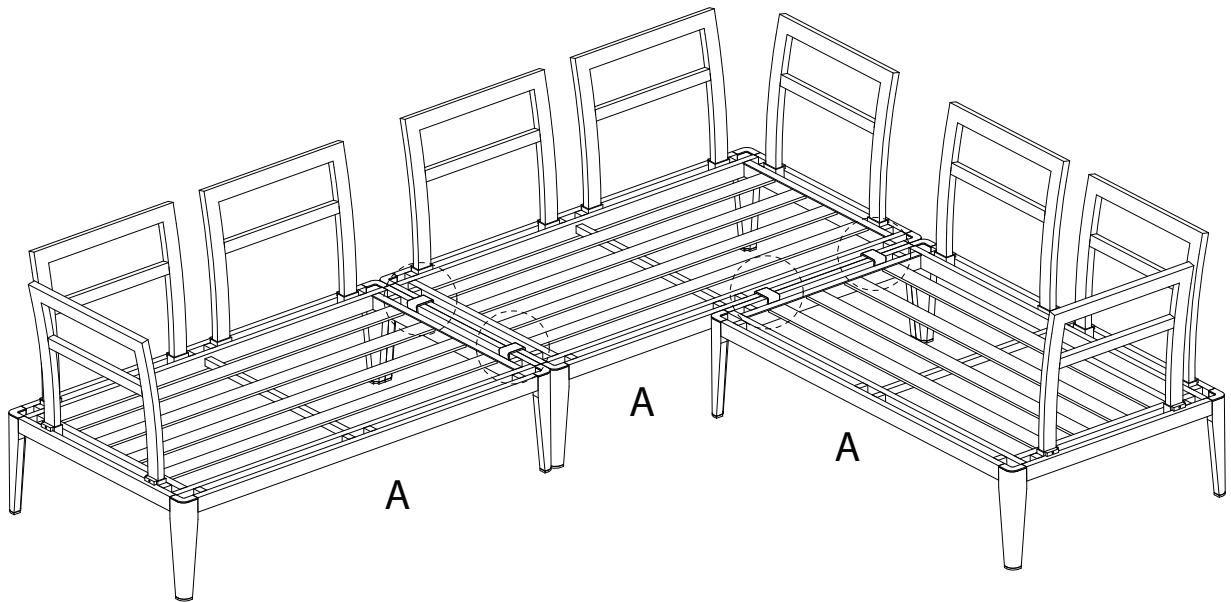

A

B

A collection of safety and assembly icons. On the left, a rectangular box contains a crossed-out power drill icon. To its right is a warning triangle with an exclamation mark. Below the drill icon is a clock face with the number '30'' underneath it. At the bottom left, another rectangular box contains two icons: a cushion being placed on a mat and a crossed-out icon of a cushion being placed on a surface. To its right is another warning triangle with an exclamation mark. Below the second warning triangle is a stick figure icon with the number '1' underneath it.

E

x 3

F

x 6

G

x 4

1 x 3

2