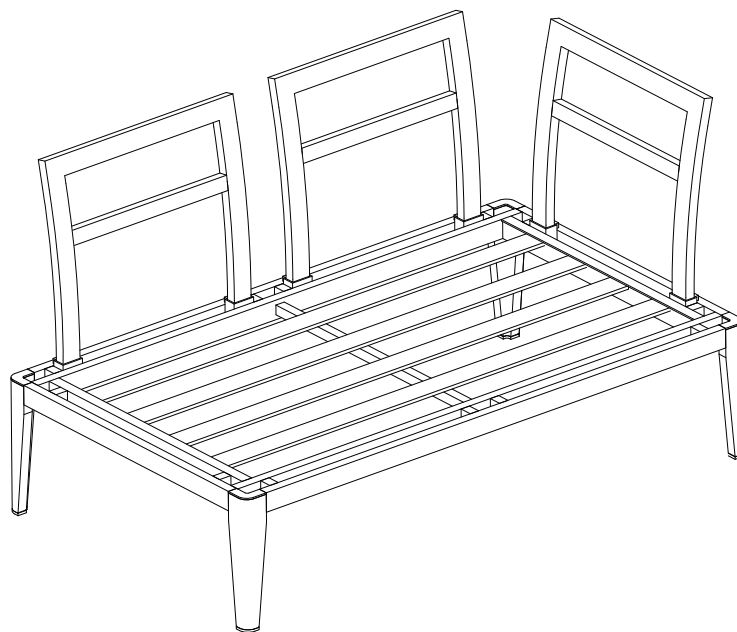

A

B

A collection of safety and assembly icons. On the left, a rectangular box contains a crossed-out power drill icon. To its right is a warning triangle with an exclamation mark. Below the drill icon is a clock face with the number '30'' underneath it. At the bottom left, another rectangular box contains two icons: a cushion being placed on a mat and a crossed-out icon of a cushion being placed on a surface. To its right is another warning triangle with an exclamation mark. Below the second warning triangle is a stick figure icon with the number '1' underneath it.

E

x 3

F

x 6

G

x 4

1 x 3

2