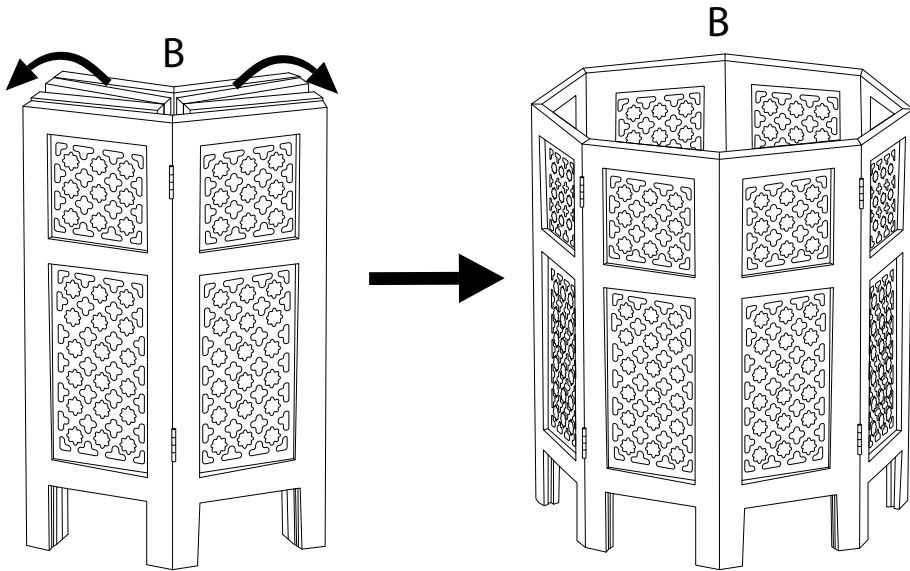

ELARA

Diagram illustrating assembly instructions and safety warnings:

- Warning 1:** A crossed-out power drill icon indicates that power tools should not be used for assembly.
- Warning 2:** A crossed-out icon of a block being lifted from a surface indicates that the table should not be placed on an uneven or soft surface.
- Time:** A clock icon with the text "10'" indicates an estimated assembly time of 10 minutes.
- Person:** An icon of a person with the text "1" indicates that one person is required for assembly.

A

B

A

x 1

B

x 1

1

2