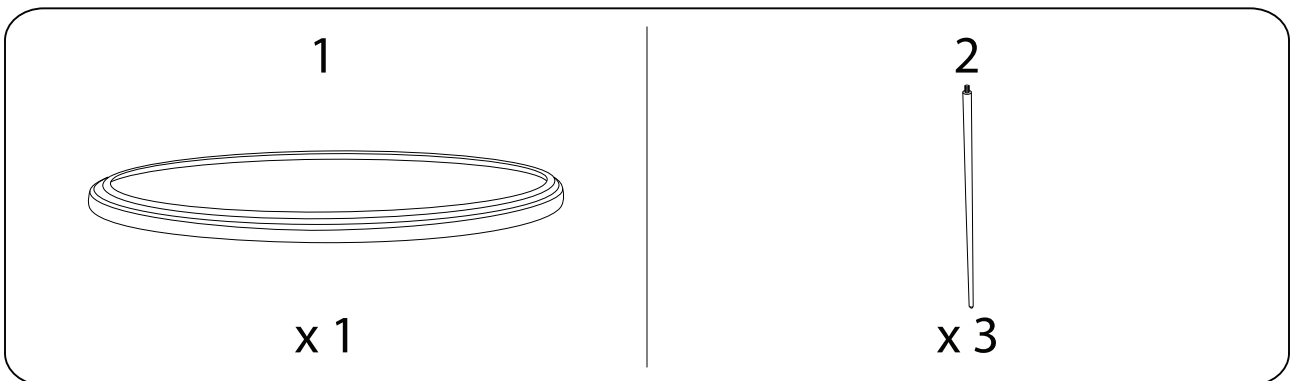

TELFER

Diagram illustrating assembly instructions and safety warnings:

- Warning 1:** A crossed-out power drill icon indicates that a power drill should not be used for assembly.
- Warning 2:** A crossed-out icon of a block being drilled from the bottom indicates that drilling should not be performed from the underside of the table top.
- Time:** A clock icon with the text "10'" indicates an estimated assembly time of 10 minutes.
- Personnel:** A person icon with the text "1" indicates that one person is required for assembly.

1

2 x 3

1