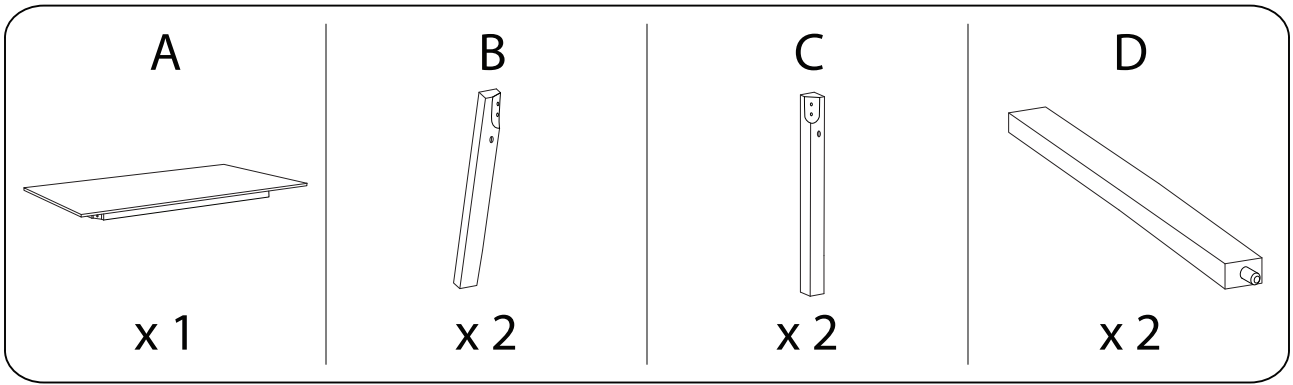

VARLEY

Assembly instructions for the table, including tool requirements, time, and personnel.

Tools: A circle containing a screwdriver and a wrench, and a crossed-out power drill icon, indicating that manual tools are required and power tools are not.

Warning: A triangle with an exclamation mark, indicating a warning or important instruction.

Time: A clock icon with the number **40'** below it, indicating that the assembly takes 40 minutes.

Personnel: A stick figure icon with the number **2** below it, indicating that two people are required for assembly.