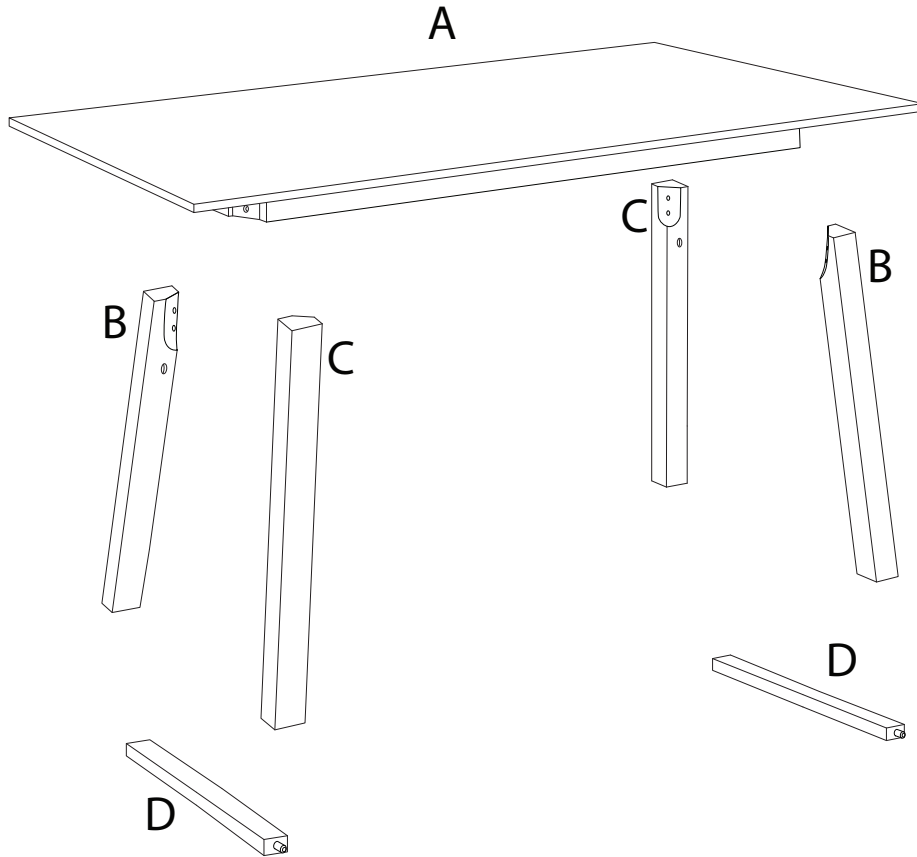

VARLEY

Assembly instructions for the table, including tool requirements, time, and personnel.

Tools: A circle containing a screwdriver and a wrench, and a crossed-out power drill icon, indicating that manual tools are required and power tools are not.

Warning: A triangle with an exclamation mark, indicating a warning or important instruction.

Time: A clock icon with the number **40'** below it, indicating that the assembly takes 40 minutes.

Personnel: A stick figure icon with the number **2** below it, indicating that two people are required for assembly.

1

A  x 1	B  x 2	C  x 2	1  x 8	2  x 8	3  x 8	4  x 1
--	--	--	--	---	--	--

2

D  x 2	5  x 4
--	--