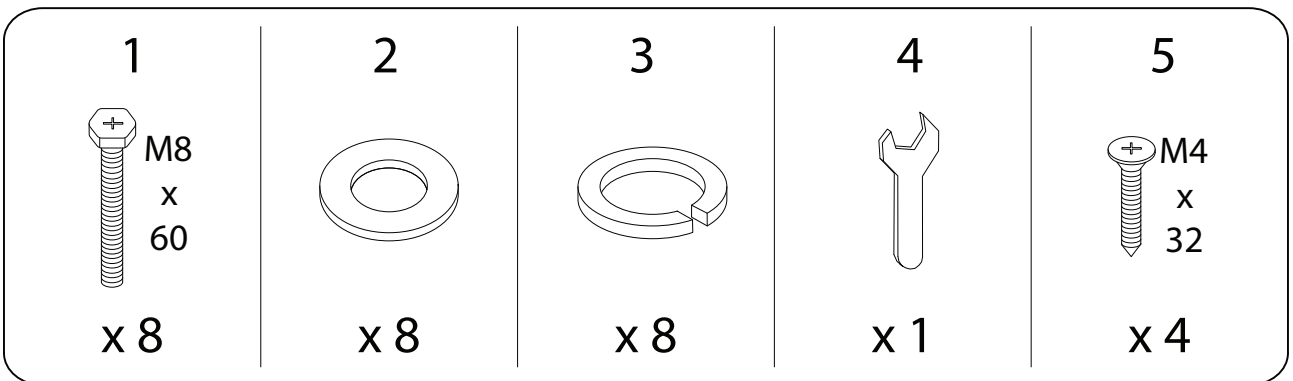

VARLEY

Assembly instructions for the table, including tool requirements, time, and personnel.

Tools: A circle containing a screwdriver and a wrench, and a crossed-out power drill icon, indicating that manual tools are required and power tools are not.

Warning: A triangle with an exclamation mark, indicating a warning or important instruction.

Time: A clock icon with the number **40'** below it, indicating that the assembly takes 40 minutes.

Personnel: A stick figure icon with the number **2** below it, indicating that two people are required for assembly.

1

A  x 1	B  x 2	C  x 2	1  x 8	2  x 8	3  x 8	4  x 1
--	--	--	--	---	--	--

2

D  x 2	5  x 4
--	--