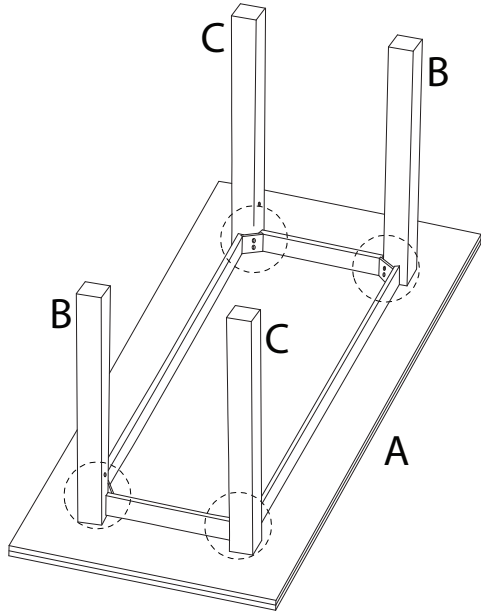

VARLEY

Assembly instructions for the table, including tool requirements, time, and personnel.

Tools: A circle containing a screwdriver and a wrench, and a crossed-out power drill icon, indicating that manual tools are required and power tools are not.

Warning: A triangle with an exclamation mark, indicating a warning or important instruction.

Time: A clock icon with the number **40'** below it, indicating that the assembly takes 40 minutes.

Personnel: A stick figure icon with the number **2** below it, indicating that two people are required for assembly.

1

A  x 1	B  x 2	C  x 2	1  x 8	2  x 8	3  x 8	4  x 1
--	--	--	--	---	--	--

2

D  x 2	5  x 4
--	--