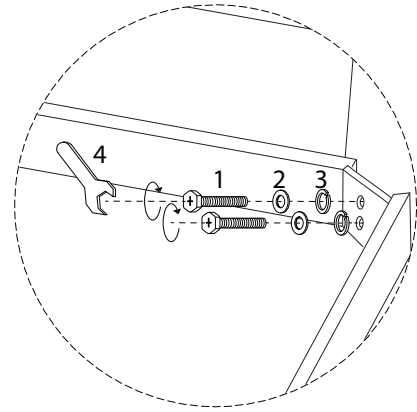

VARLEY

Assembly instructions for the table, including tool requirements, time, and personnel.

Tools: A circle containing a screwdriver and a wrench, and a crossed-out power drill icon, indicating that manual tools are required and power tools are not.

Warning: A triangle with an exclamation mark, indicating a warning or important instruction.

Time: A clock icon with the number **40'** below it, indicating that the assembly takes 40 minutes.

Personnel: A stick figure icon with the number **2** below it, indicating that two people are required for assembly.

1

A  x 1	B  x 2	C  x 2	1  x 8	2  x 8	3  x 8	4  x 1
--	--	--	--	---	--	--

2

D  x 2	5  x 4
--	--