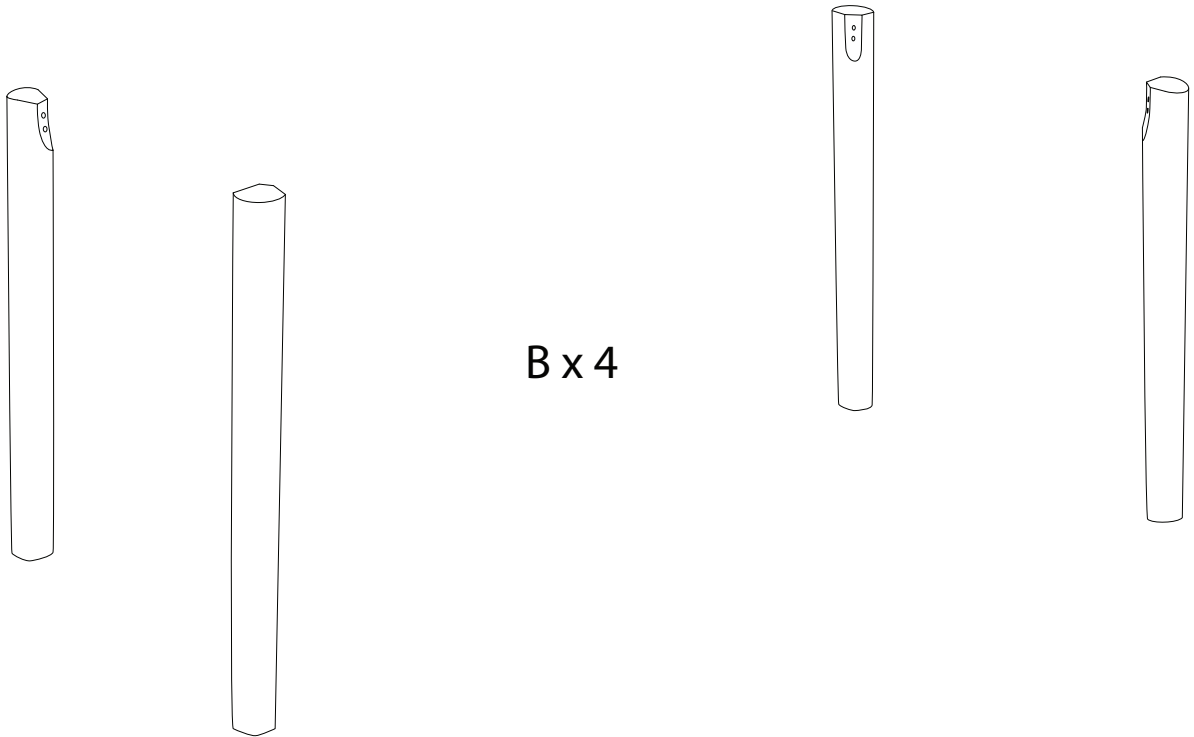

ERMELO

A circular icon containing a wrench. To its right is a power drill with a diagonal line through it, indicating it should not be used.	A triangle with an exclamation mark inside, indicating a warning.	A simple clock face with tick marks around the perimeter.
40'		
A circular icon containing a rectangular block sitting on a mat with a hatched pattern. To its right is a similar block with a nail being driven into it, crossed out with a diagonal line.	A triangle with an exclamation mark inside, indicating a warning.	A simple stick figure representing a person.
2		

A	B	1	2	3	4
		 <p>M8 x 60</p>			
x 1	x 4	x 8	x 8	x 8	x 1

1

A  x 1	B  x 4	1  M8 x 60 x 8	2  x 8	3  x 8	4  x 1
--	--	---	---	--	--