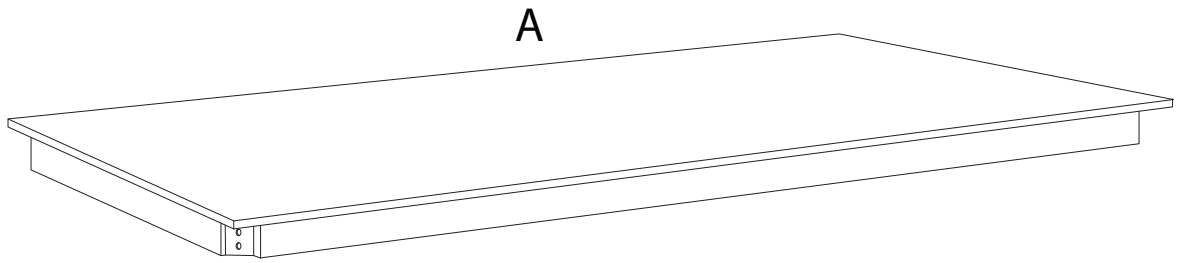

ERMELO

A circular icon containing a wrench. To its right is a power drill with a diagonal line through it, indicating it should not be used.	A triangle with an exclamation mark inside, indicating a warning.	A simple clock face with tick marks around the perimeter.
40'		
A circular icon containing a rectangular block sitting on a mat with a hatched pattern. To its right is a similar block with a nail being driven into it, crossed out with a diagonal line.	A triangle with an exclamation mark inside, indicating a warning.	A simple stick figure representing a person.
2		

A	B	1	2	3	4
		 <p>M8 x 60</p>			
x 1	x 4	x 8	x 8	x 8	x 1

1

A  x 1	B  x 4	1  M8 x 60 x 8	2  x 8	3  x 8	4  x 1
--	--	---	---	--	--