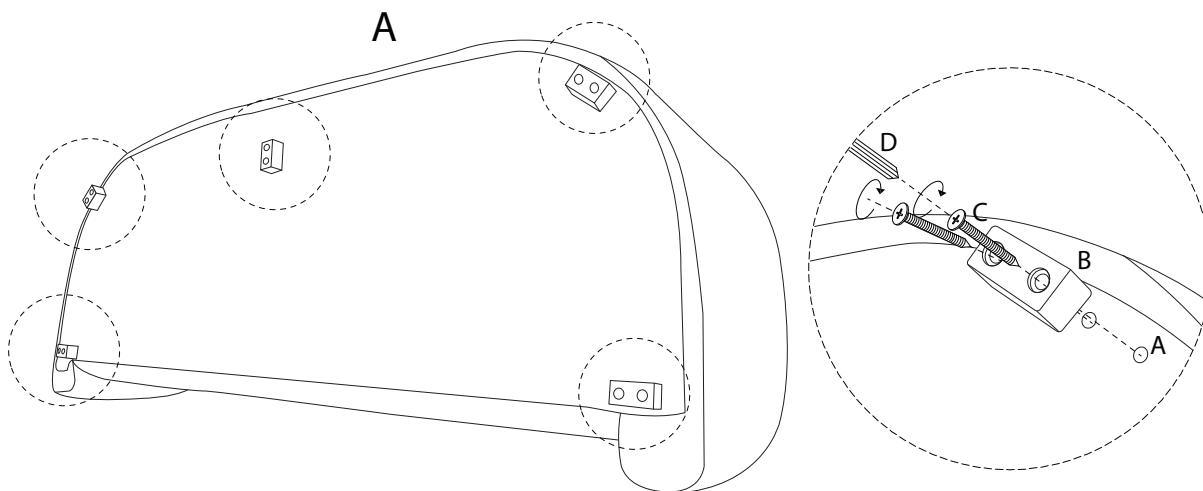

# VELTADA

Assembly instructions for the sofa, including warnings and requirements.

**Warning 1:** Do not use a power drill. Use an Allen key (shown in a circle) for assembly. 

**Warning 2:** Do not use a power drill on the floor. Use a manual screwdriver (shown in a circle) for assembly. 

**Time:** 10' 

**Personnel:** 2 

A

B x 5

A	B	C	D	E
		 <p>M5 x 50</p>		
<p>x 1</p>	<p>x 5</p>	<p>x 10</p>	<p>x 1</p>	<p>x 5</p>

1

2