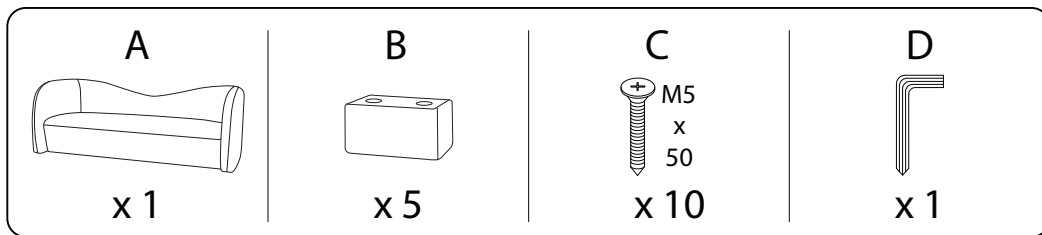

# VELTADA

Assembly instructions for the sofa, including warnings and requirements.

**Warning 1:** Do not use a power drill. Use an Allen key (shown in a circle) for assembly. 

**Warning 2:** Do not use a power drill on the floor. Use a manual screwdriver (shown in a circle) for assembly. 

**Time:** 10' 

**Personnel:** 2 

A

B x 5

A	B	C	D	E
		 <p>M5 x 50</p>		
<p>x 1</p>	<p>x 5</p>	<p>x 10</p>	<p>x 1</p>	<p>x 5</p>

1

2