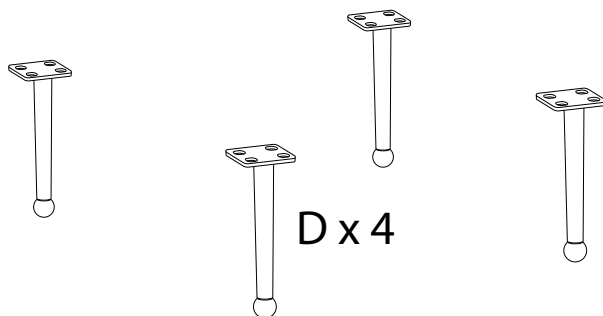

LOEN

An icon showing an L-shaped metal bracket inside a circle, and a power drill with a diagonal line through it, indicating that a drill should not be used.	A warning triangle icon with an exclamation mark inside.	A clock icon showing approximately 10:10.
<p>20'</p>		
An icon showing a rectangular floor mat on a floor with a diagonal line through it, and a screw being driven into the mat, indicating that the mat should not be damaged.	A warning triangle icon with an exclamation mark inside.	A simple icon of a person standing.
<p>2</p>		

E

A	B	C	D	E
	 M2 x 10			
x 1	x 16	x 16	x 4	x 1

!

1