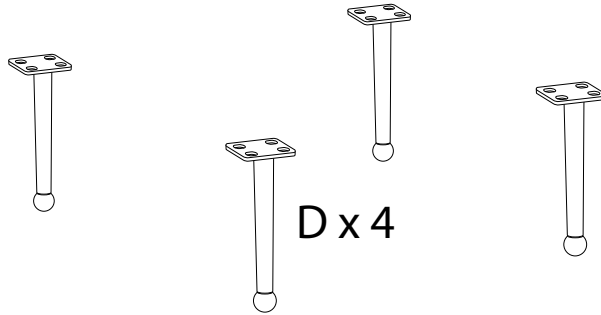

# LOEN

An icon showing an L-shaped metal bracket inside a circle, next to a power drill with a diagonal line through it, indicating that a drill should not be used on this part.	A warning triangle icon with an exclamation mark inside.	A clock icon representing a time limit.
<p>10'</p>		
An icon showing a rectangular floor mat on a floor surface inside a circle, next to a screw being driven into the mat with a diagonal line through it, indicating that screws should not be used to secure the mat.	A warning triangle icon with an exclamation mark inside.	An icon of a person, representing the number of people required for the task.
<p>1</p>		

E

A	B	C	D	E
	 M2 x 10			
x 1	x 16	x 16	x 4	x 1

!

1