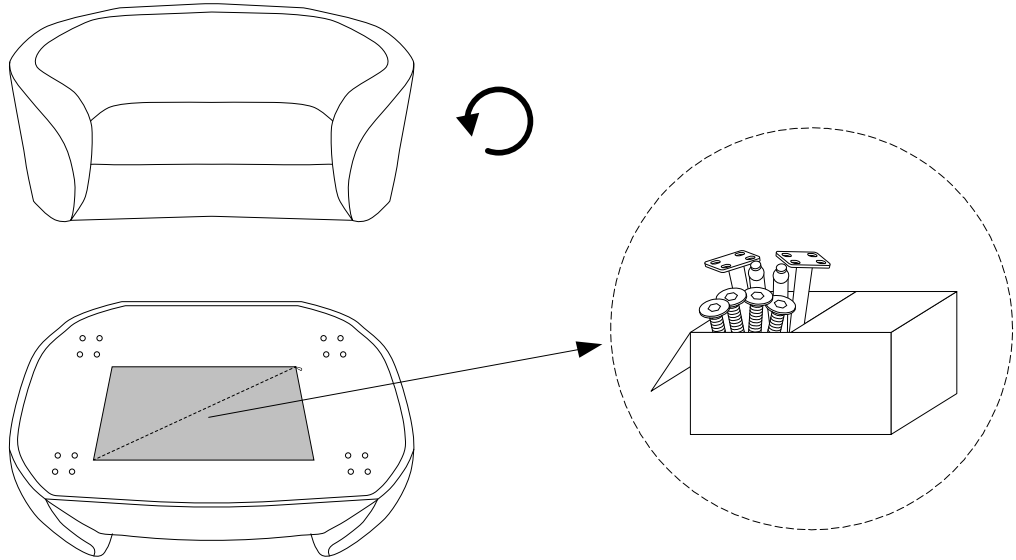

# LOEN

An icon showing an L-shaped metal bracket inside a circle, next to a power drill with a diagonal line through it, indicating that a drill should not be used on this part.	A warning triangle icon with an exclamation mark inside.	A clock icon representing a time limit.
<p>10'</p>		
An icon showing a rectangular floor mat on a floor surface inside a circle, next to a screw being driven into the mat with a diagonal line through it, indicating that screws should not be used to secure the mat.	A warning triangle icon with an exclamation mark inside.	An icon of a person, representing the number of people required for the task.
<p>1</p>		

E

A	B	C	D	E
	 M2 x 10			
x 1	x 16	x 16	x 4	x 1

!

1