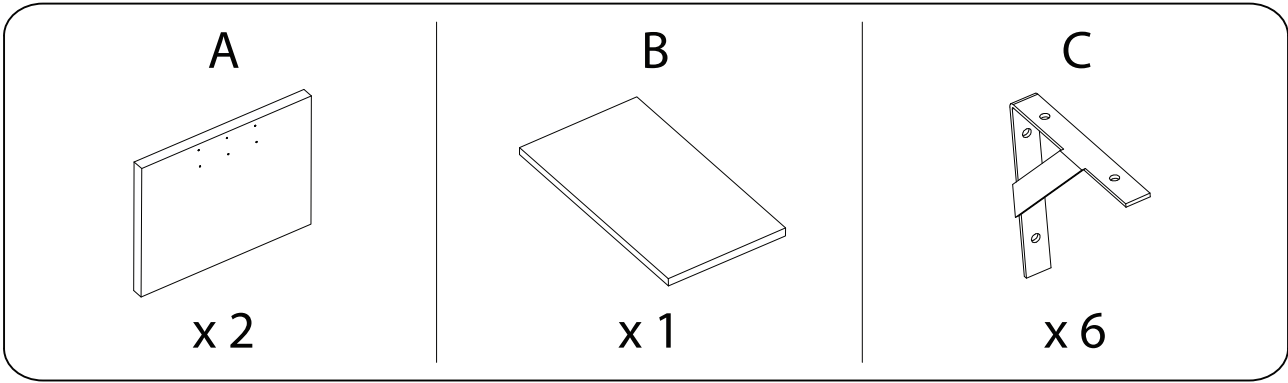

TARANTO

Diagram illustrating assembly instructions and safety warnings:

- Top Section:** Shows an L-shaped bracket and a power drill with a slash through it, indicating that a power drill should not be used. A warning triangle with an exclamation mark is positioned to the right. Below this is a clock icon and the text "10'", indicating a 10-minute assembly time.
- Bottom Section:** Shows a rectangular panel being placed on a surface and a diagram of a panel being secured with a screw. A warning triangle with an exclamation mark is positioned to the right. Below this is a person icon and the number "1", indicating that one person is required for assembly.