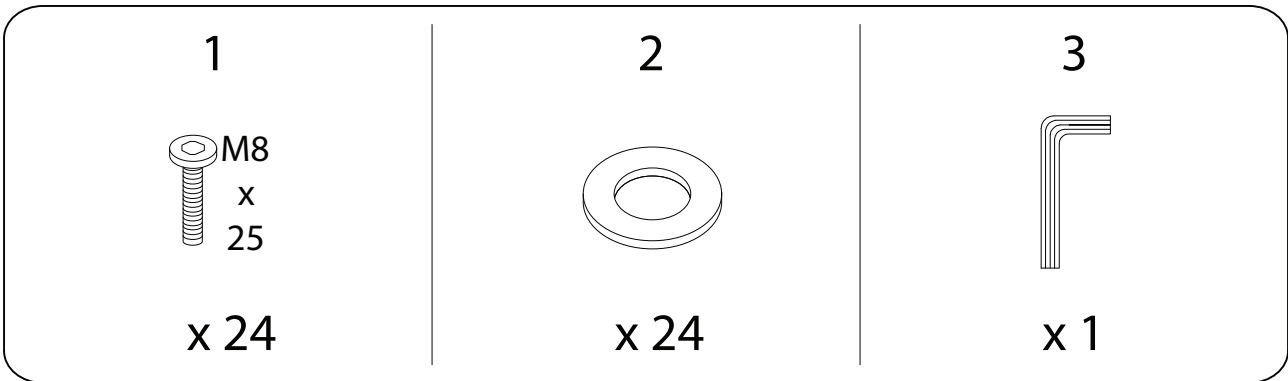

TARANTO

Diagram illustrating assembly instructions and safety warnings:

- Top Section:** Shows an L-shaped bracket and a power drill with a slash through it, indicating that a power drill should not be used. A warning triangle with an exclamation mark is positioned to the right. Below this is a clock icon and the text "10'", indicating a 10-minute assembly time.
- Bottom Section:** Shows a rectangular panel being placed on a surface and a diagram of a panel being secured with a screw. A warning triangle with an exclamation mark is positioned to the right. Below this is a person icon and the number "1", indicating that one person is required for assembly.