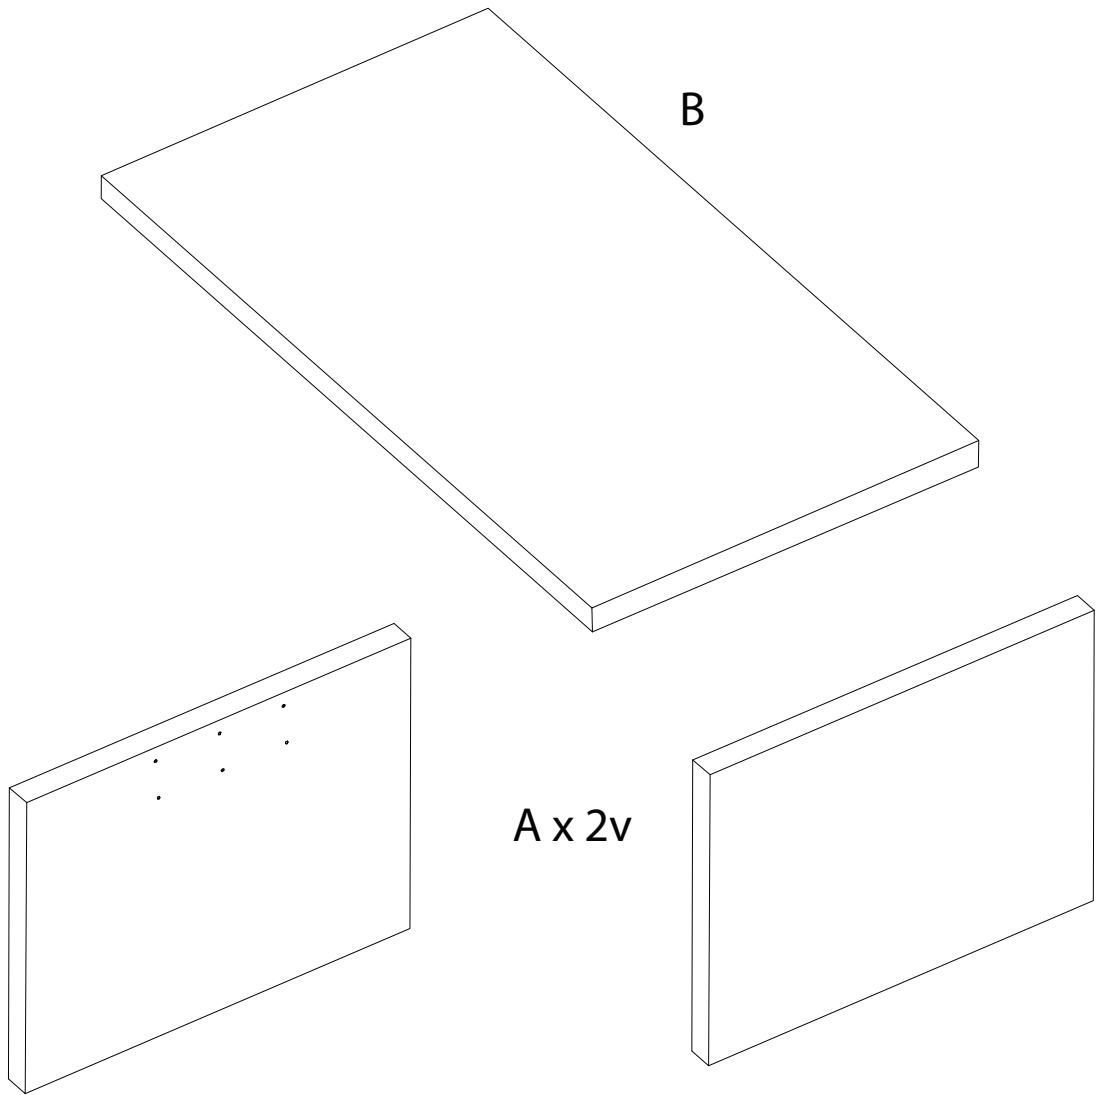

TARANTO

Diagram illustrating assembly instructions and safety warnings:

- Top Section:** Shows an L-shaped bracket and a power drill with a slash through it, indicating that a power drill should not be used. A warning triangle with an exclamation mark is positioned to the right. Below this is a clock icon and the text "10'", indicating a 10-minute assembly time.
- Bottom Section:** Shows a rectangular panel being placed on a surface and a diagram of a panel being secured with a screw. A warning triangle with an exclamation mark is positioned to the right. Below this is a person icon and the number "1", indicating that one person is required for assembly.