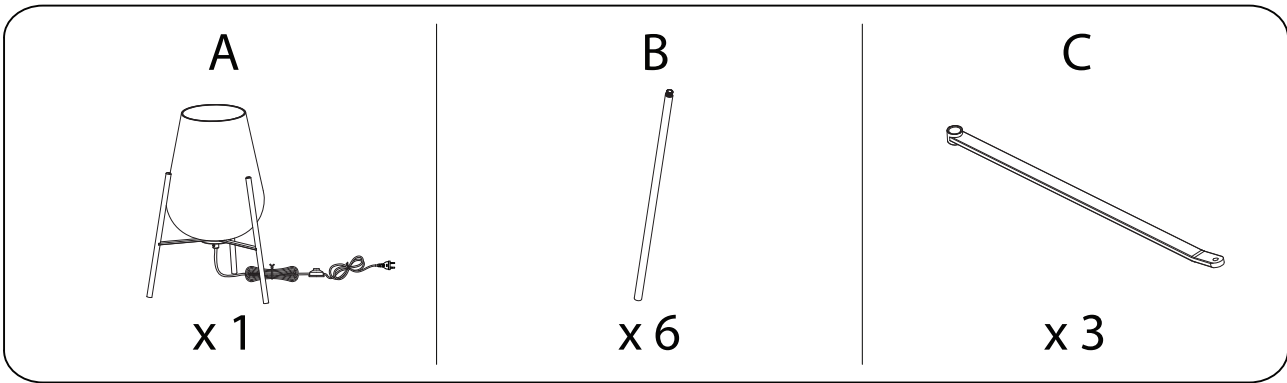

MENA

Three safety instructions are listed in a vertical column, each with a warning triangle icon to its right:

- A warning triangle with an exclamation mark. To its left is a box containing a circular icon of a keyhole and a crossed-out power drill.
- A warning triangle with an exclamation mark. To its left is a box containing a circular icon of a lightning bolt. To its right is a clock icon with the text "25'" below it.
- A warning triangle with an exclamation mark. To its left is a box containing a circular icon of a rectangular block on a surface and a crossed-out block with a downward arrow.

Below the third instruction is a person icon and the number "1".

1

2

<p>E</p>  <p>x1</p>	<p>F</p>  <p>x3</p>	<p>G</p>  <p>x1</p>
--	--	--

3