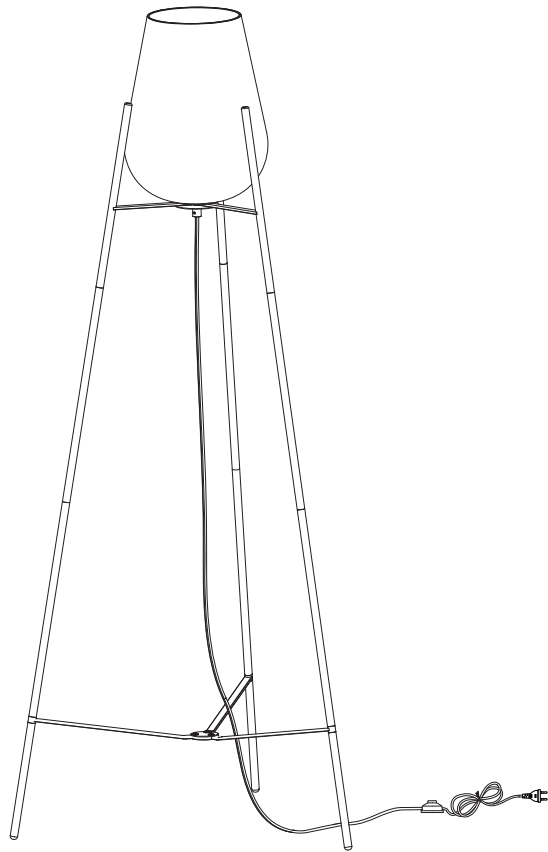

MENA

Three safety instructions are listed in a vertical column, each with a warning triangle icon to its right:

- A warning triangle with an exclamation mark. To its left is a box containing a circular icon of a keyhole and a crossed-out power drill.
- A warning triangle with an exclamation mark. To its left is a box containing a circular icon of a lightning bolt. To its right is a clock icon with the text "25'" below it.
- A warning triangle with an exclamation mark. To its left is a box containing a circular icon of a rectangular block on a surface and a crossed-out block with a downward arrow.

Below the third instruction is a person icon and the number "1".

1

2

<p>E</p>  <p>x1</p>	<p>F</p>  <p>x3</p>	<p>G</p>  <p>x1</p>
--	--	--

3