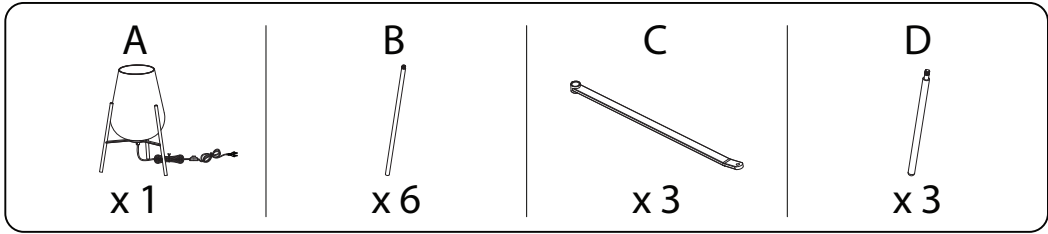

MENA

Three safety instructions are listed in a vertical column, each with a warning triangle icon to its right:

- A warning triangle with an exclamation mark. To its left is a box containing a circular icon of a keyhole and a crossed-out power drill.
- A warning triangle with an exclamation mark. To its left is a box containing a circular icon of a lightning bolt. To its right is a clock icon with the text "25'" below it.
- A warning triangle with an exclamation mark. To its left is a box containing a circular icon of a rectangular block on a surface and a crossed-out block with a downward arrow.

Below the third instruction is a person icon and the number "1".

1

2

<p>E</p>  <p>x1</p>	<p>F</p>  <p>x3</p>	<p>G</p>  <p>x1</p>
--	--	--

3