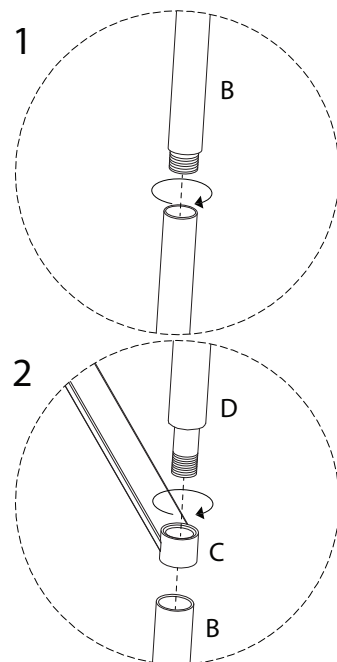

MENA

Three safety instructions are listed in a vertical column, each with a warning triangle icon to its right:

- A warning triangle with an exclamation mark. To its left is a box containing a circular icon of a keyhole and a crossed-out power drill.
- A warning triangle with an exclamation mark. To its left is a box containing a circular icon of a lightning bolt. To its right is a clock icon with the text "25'" below it.
- A warning triangle with an exclamation mark. To its left is a box containing a circular icon of a rectangular block on a surface and a crossed-out block with a downward arrow.

Below the third instruction is a person icon and the number "1".

1

2

<p>E</p>  <p>x1</p>	<p>F</p>  <p>x3</p>	<p>G</p>  <p>x1</p>
--	--	--

3