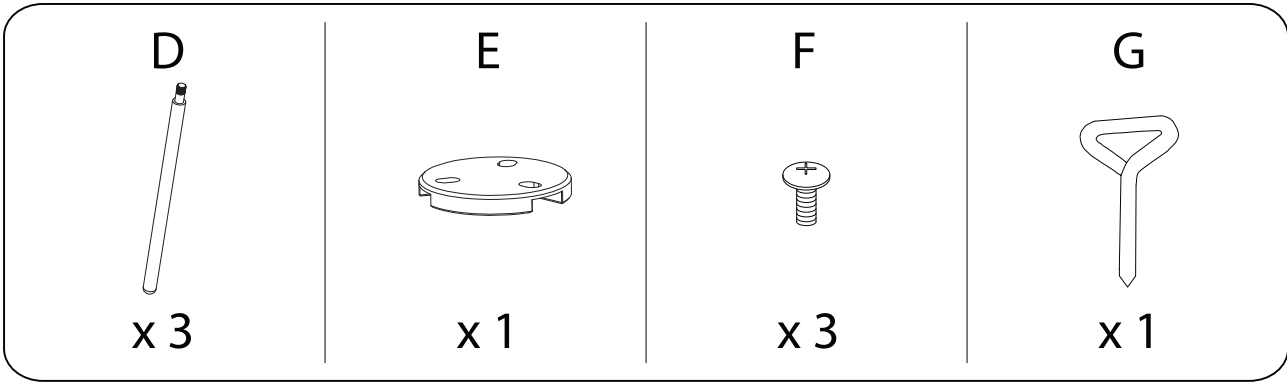

MENA

Three safety instructions are listed in a vertical column, each with a warning triangle icon to its right:

- A warning triangle with an exclamation mark. To its left is a box containing a circular icon of a keyhole and a crossed-out power drill.
- A warning triangle with an exclamation mark. To its left is a box containing a circular icon of a lightning bolt. To its right is a clock icon with the text "25'" below it.
- A warning triangle with an exclamation mark. To its left is a box containing a circular icon of a rectangular block on a surface and a crossed-out block with a downward arrow.

Below the third instruction is a person icon and the number "1".

1

2

<p>E</p>  <p>x1</p>	<p>F</p>  <p>x3</p>	<p>G</p>  <p>x1</p>
--	--	--

3