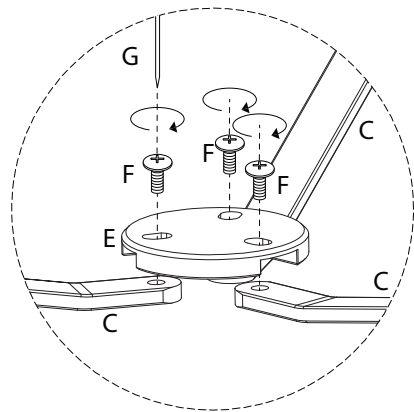

MENA

Three safety instructions are listed in a vertical column, each with a warning triangle icon to its right:

- A warning triangle with an exclamation mark. To its left is a box containing a circular icon of a keyhole and a crossed-out power drill.
- A warning triangle with an exclamation mark. To its left is a box containing a circular icon of a lightning bolt. To its right is a clock icon with the text "25'" below it.
- A warning triangle with an exclamation mark. To its left is a box containing a circular icon of a rectangular block on a surface and a crossed-out block with a downward arrow.

Below the third instruction is a person icon and the number "1".

1

2

<p>E</p>  <p>x1</p>	<p>F</p>  <p>x3</p>	<p>G</p>  <p>x1</p>
--	--	--

3