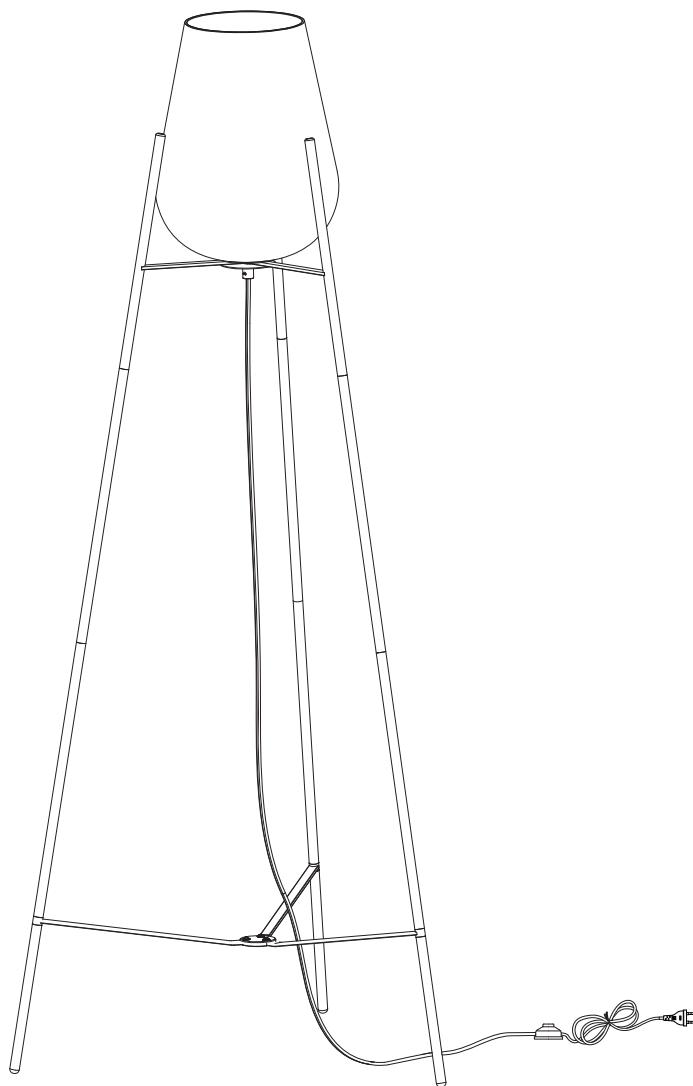

MENA

Three safety instructions are listed in a vertical column, each with a warning triangle icon to its right:

- A warning triangle with an exclamation mark. To its left is a box containing a circular icon of a keyhole and a crossed-out power drill.
- A warning triangle with an exclamation mark. To its left is a box containing a circular icon of a lightning bolt. To its right is a clock icon with the text "25'" below it.
- A warning triangle with an exclamation mark. To its left is a box containing a circular icon of a rectangular block on a surface and a crossed-out block with a downward arrow.

Below the third instruction is a person icon and the number "1".

1

2

<p>E</p>  <p>x1</p>	<p>F</p>  <p>x3</p>	<p>G</p>  <p>x1</p>
--	--	--

3