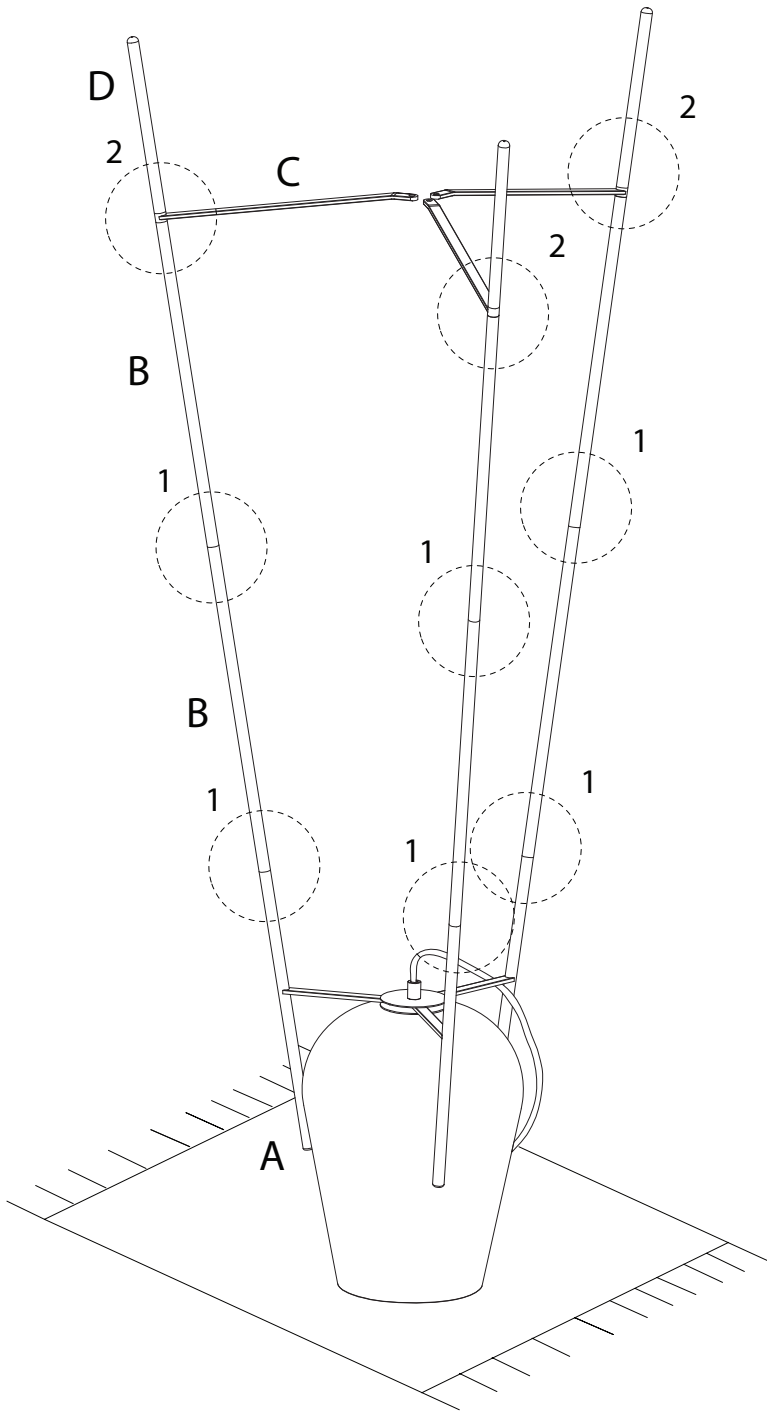

MENA

Three safety instructions are listed in a vertical column, each with a warning triangle icon to its right:

- A warning triangle with an exclamation mark. To its left is a box containing a circular icon of a keyhole and a crossed-out power drill.
- A warning triangle with an exclamation mark. To its left is a box containing a circular icon of a lightning bolt. To its right is a clock icon with the text "25'" below it.
- A warning triangle with an exclamation mark. To its left is a box containing a circular icon of a rectangular block on a surface and a crossed-out block with a downward arrow.

Below the third instruction is a person icon and the number "1".

1

2

<p>E</p>  <p>x1</p>	<p>F</p>  <p>x3</p>	<p>G</p>  <p>x1</p>
--	--	--

3