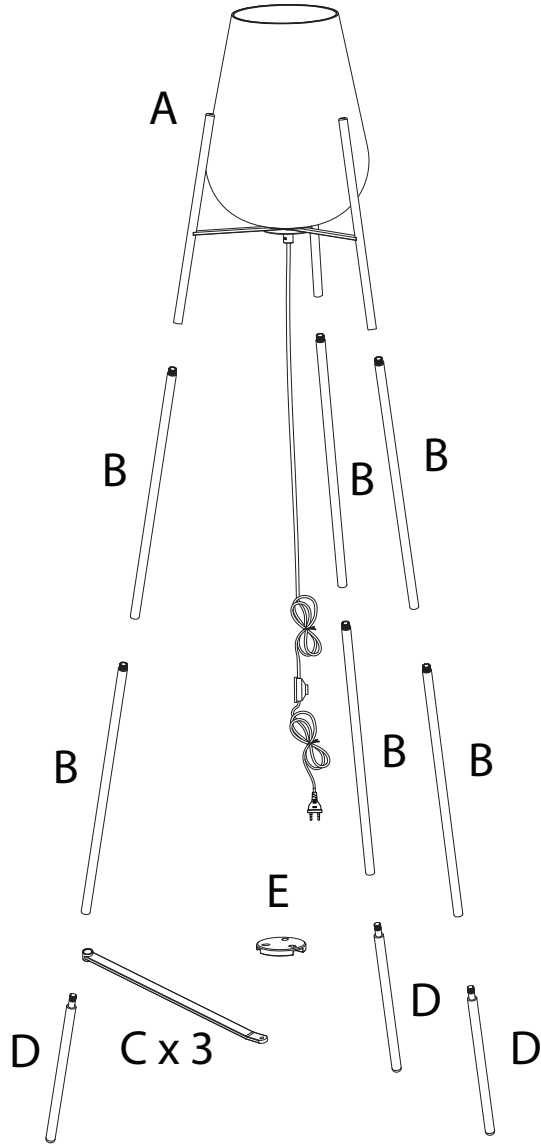

MENA

Three safety instructions are listed in a vertical column, each with a warning triangle icon to its right:

- A warning triangle with an exclamation mark. To its left is a box containing a circular icon of a keyhole and a crossed-out power drill.
- A warning triangle with an exclamation mark. To its left is a box containing a circular icon of a lightning bolt. To its right is a clock icon with the text "25'" below it.
- A warning triangle with an exclamation mark. To its left is a box containing a circular icon of a rectangular block on a surface and a crossed-out block with a downward arrow.

Below the third instruction is a person icon and the number "1".

1

2

<p>E</p>  <p>x1</p>	<p>F</p>  <p>x3</p>	<p>G</p>  <p>x1</p>
--	--	--

3