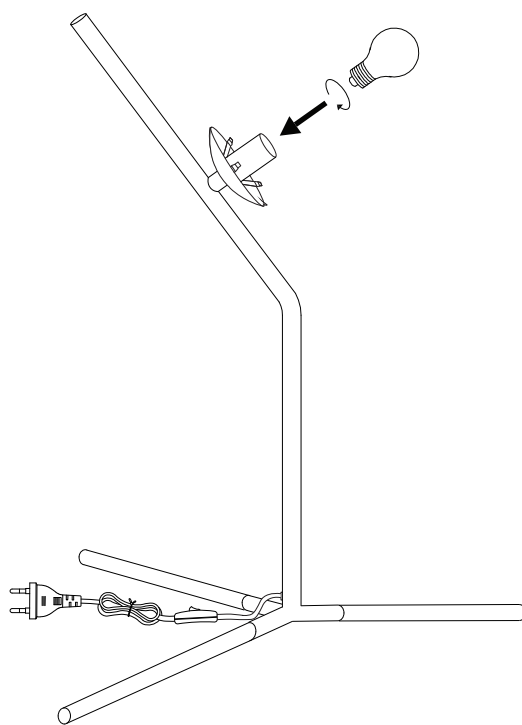

WAPITI

Warning icons and symbols:

- Top box: A crossed-out power drill icon, indicating that power tools should not be used.
- Bottom box: A lightning bolt icon inside a circle, indicating an electrical hazard.
- Warning triangle: A triangle with an exclamation mark, indicating a general warning.
- Time icon: A clock face, indicating a 5-minute duration.
- Person icon: A simple human figure, indicating that 1 person is required for the task.

<p>A</p>  <p>x 1</p>	<p>B</p>  <p>x 3</p>	<p>C</p>  <p>x 1</p>
---	---	---

1

2

3

C

x1