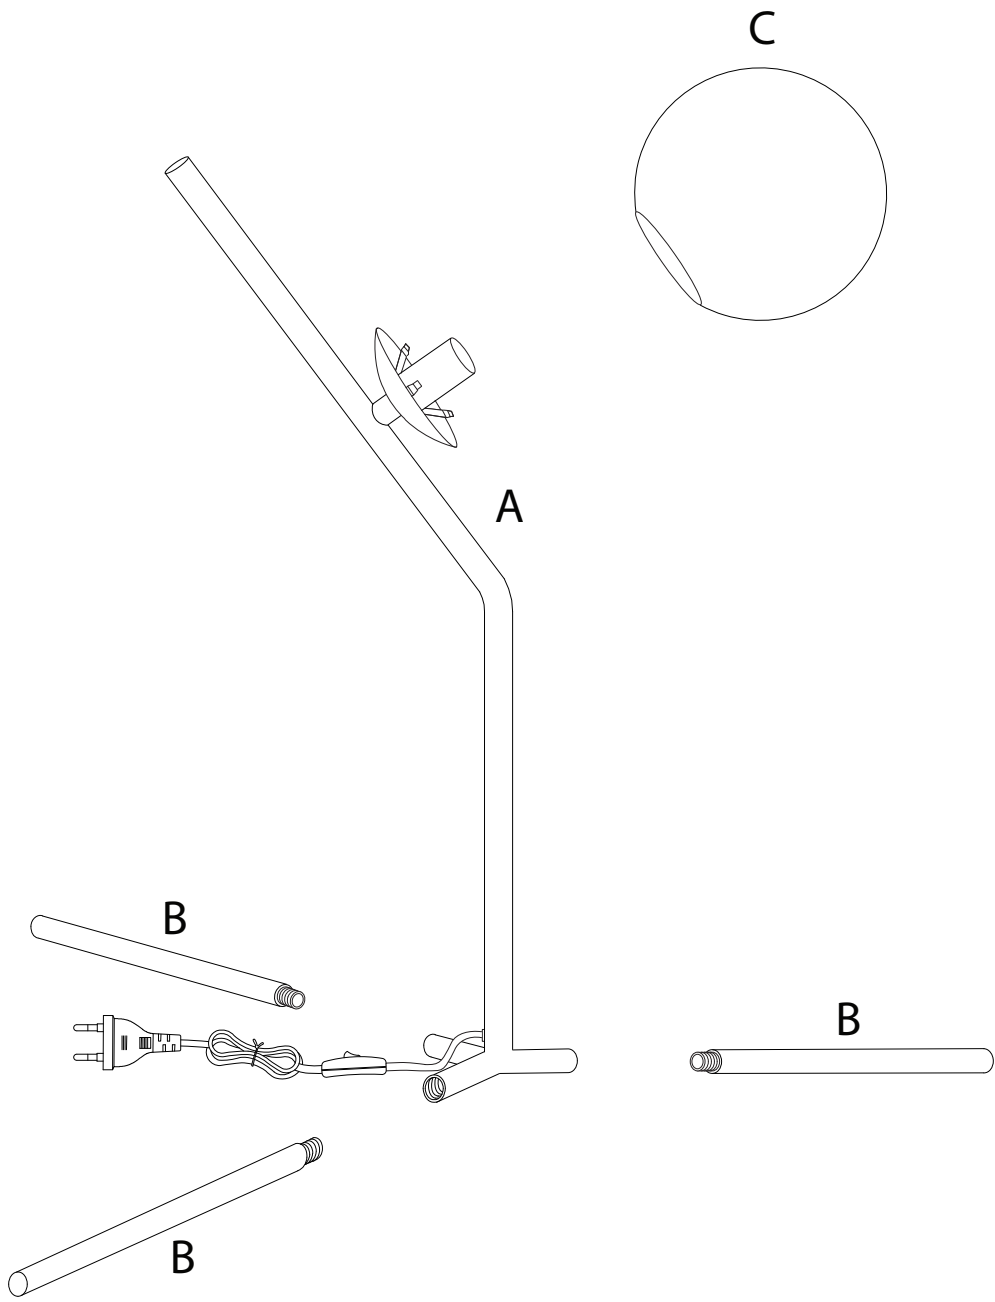

WAPITI

Warning icons and symbols:

- Top box: A crossed-out power drill icon, indicating that power tools should not be used.
- Bottom box: A lightning bolt icon inside a circle, indicating an electrical hazard.
- Warning triangle: A triangle with an exclamation mark, indicating a general warning.
- Time icon: A clock face, indicating a 5-minute duration.
- Person icon: A simple human figure, indicating that 1 person is required for the task.

<p>A</p>  <p>x 1</p>	<p>B</p>  <p>x 3</p>	<p>C</p>  <p>x 1</p>
---	---	---

1

2

3

C

x1