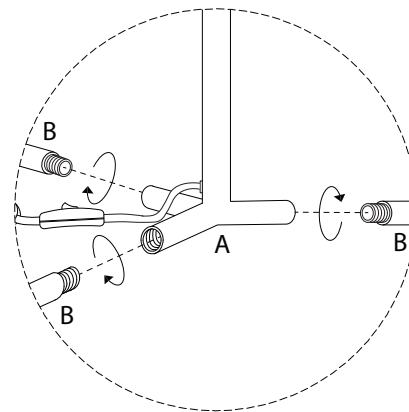

WAPITI

Warning icons and symbols:

- Top box: A crossed-out power drill icon, indicating that power tools should not be used.
- Bottom box: A lightning bolt icon inside a circle, indicating an electrical hazard.
- Warning triangle: A triangle with an exclamation mark, indicating a general warning.
- Time icon: A clock face, indicating a 5-minute duration.
- Person icon: A simple human figure, indicating that 1 person is required for the task.

<p>A</p>  <p>x 1</p>	<p>B</p>  <p>x 3</p>	<p>C</p>  <p>x 1</p>
---	---	---

1

2

3

C

x1