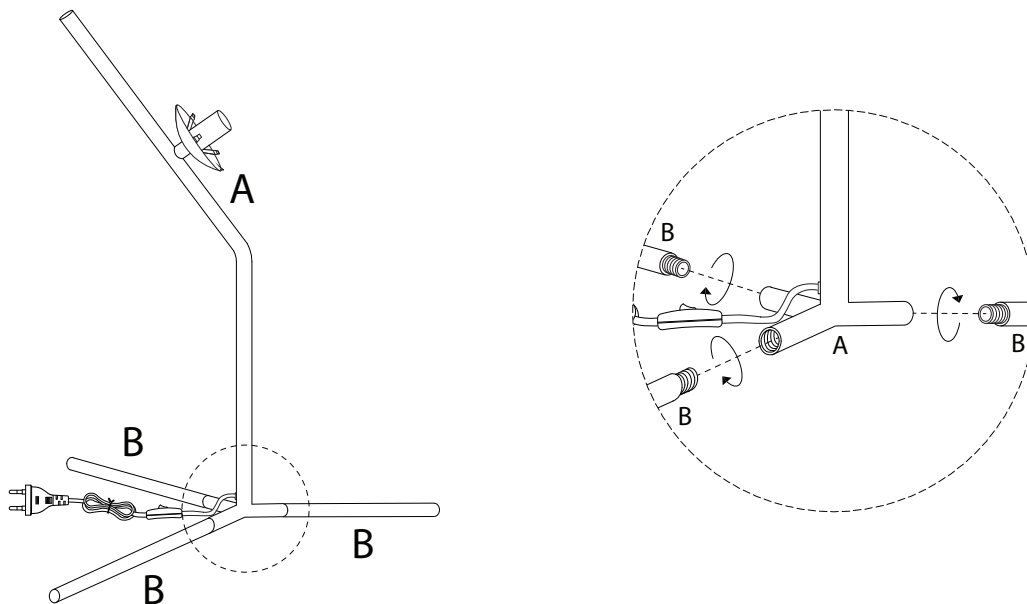

WAPITI

Warning icons and symbols:

- Top box: A crossed-out power drill icon, indicating that power tools should not be used.
- Bottom box: A lightning bolt icon inside a circle, indicating an electrical hazard.
- Warning triangle: A triangle with an exclamation mark, indicating a general warning.
- Time icon: A clock face, indicating a 5-minute duration.
- Person icon: A simple human figure, indicating that 1 person is required for the task.

<p>A</p>  <p>x 1</p>	<p>B</p>  <p>x 3</p>	<p>C</p>  <p>x 1</p>
---	---	---

1

2

3

C

x1