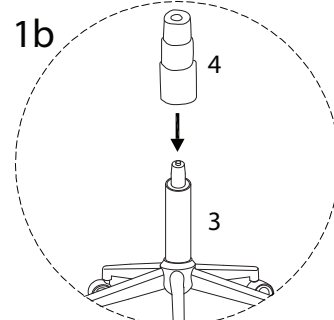

An L-shaped metal bracket is shown inside a circle. To its right is a power drill with a diagonal line through it, indicating it should not be used.	A triangle with an exclamation mark inside, indicating a warning.	A simple clock face with hands.
<p>20'</p>		
A rectangular block is shown on a textured base inside a circle. To its right is the same block with a diagonal line through it, indicating it should not be used.	A triangle with an exclamation mark inside, indicating a warning.	A simple stick figure representing a person.
<p>1</p>		

9

x 1

1

1

x 5

2

x 1

2

2

3

x 1

4

x 1

3

4

!