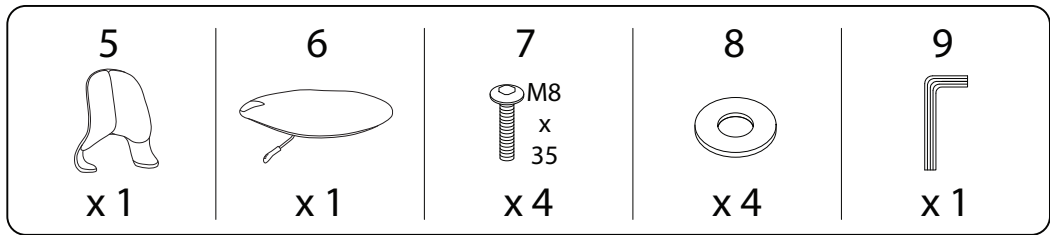

An L-shaped metal bracket is shown inside a circle. To its right is a power drill with a diagonal line through it, indicating it should not be used.	A triangle with an exclamation mark inside, indicating a warning.	A simple clock face with hands.
<p>20'</p>		
A rectangular block is shown on a textured base inside a circle. To its right is the same block with a diagonal line through it, indicating it should not be used.	A triangle with an exclamation mark inside, indicating a warning.	A simple stick figure representing a person.
<p>1</p>		

2

3

x 1

4

x 1

3

4

!