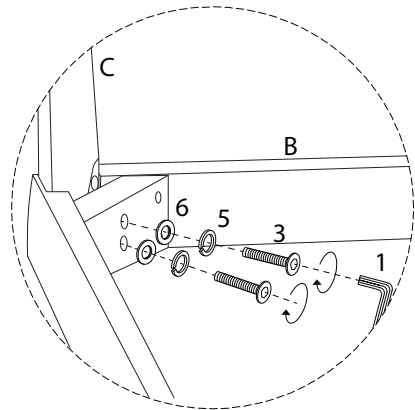

Diagram illustrating assembly instructions and safety warnings:

- Warning 1:** A triangle with an exclamation mark. Below it is a clock icon with the text **30'**, indicating a 30-minute assembly time.
- Warning 2:** A triangle with an exclamation mark. Below it is a person icon with the text **1**, indicating that one person is required for assembly.

The diagram also includes two rectangular boxes with rounded corners, each containing a circular inset and a crossed-out icon:

- The top box shows a circular inset with an L-shaped metal bracket and a crossed-out power drill icon.
- The bottom box shows a circular inset with a rectangular block on a textured surface and a crossed-out icon of a block with a screw being inserted into it.

x 4

4

x 4

5

x 10

6

x 10

1

2

3

1

x 1

4

x 4

5

x 4