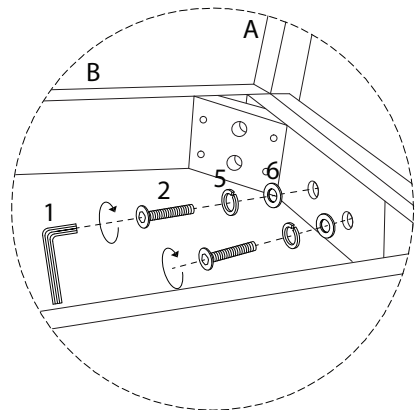

Diagram illustrating assembly instructions and safety warnings:

- Warning 1:** A triangle with an exclamation mark. Below it is a clock icon with the text **30'**, indicating a 30-minute assembly time.
- Warning 2:** A triangle with an exclamation mark. Below it is a person icon with the text **1**, indicating that one person is required for assembly.

The diagram also includes two rectangular boxes with rounded corners, each containing a circular inset and a crossed-out icon:

- The top box shows a circular inset with an L-shaped metal bracket and a crossed-out power drill icon.
- The bottom box shows a circular inset with a rectangular block on a textured surface and a crossed-out icon of a block with a screw being inserted into it.

x 4

4

x 4

5

x 10

6

x 10

1

2

3

1

x 1

4

x 4

5

x 4