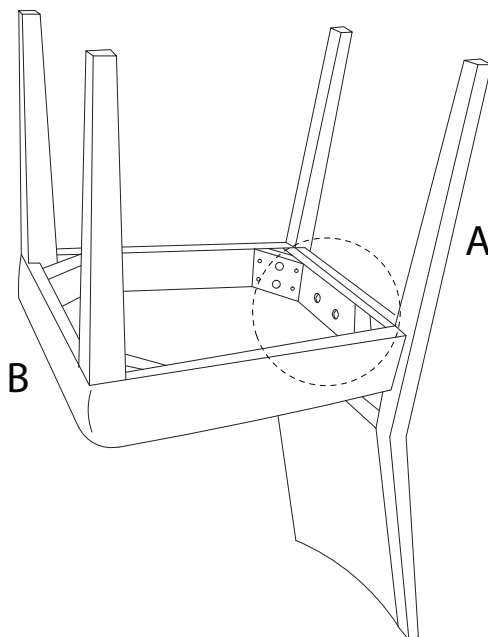

Diagram illustrating assembly instructions and safety warnings:

- Warning 1:** A triangle with an exclamation mark. Below it is a clock icon with the text **30'**, indicating a 30-minute assembly time.
- Warning 2:** A triangle with an exclamation mark. Below it is a person icon with the text **1**, indicating that one person is required for assembly.

The diagram also includes two rectangular boxes with rounded corners, each containing a circular inset and a crossed-out icon:

- The top box shows a circular inset with an L-shaped metal bracket and a crossed-out power drill icon.
- The bottom box shows a circular inset with a rectangular block on a textured surface and a crossed-out icon of a block with a screw being inserted into it.

x 4

4

x 4

5

x 10

6

x 10

1

2

3

1

x 1

4

x 4

5

x 4