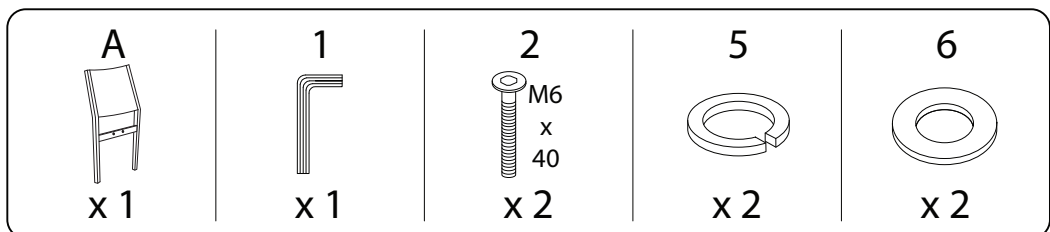

The diagram also includes two rectangular boxes with rounded corners, each containing a circular inset and a crossed-out icon:

- The top box shows a circular inset with an L-shaped metal bracket and a crossed-out power drill icon.
- The bottom box shows a circular inset with a rectangular block on a textured surface and a crossed-out icon of a block with a screw being inserted into it.

x 4

4

x 4

5

x 10

6

x 10

1

2

3

1

x 1

4

x 4

5

x 4