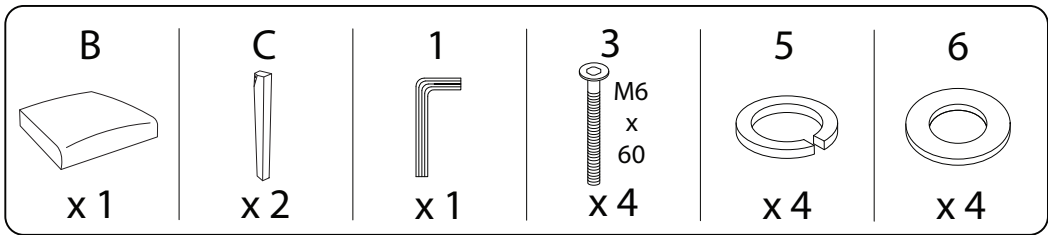

The diagram also includes two rectangular boxes with rounded corners, each containing a circular inset and a crossed-out icon:

- The top box shows a circular inset with an L-shaped metal bracket and a crossed-out power drill icon.
- The bottom box shows a circular inset with a rectangular block on a textured surface and a crossed-out icon of a block with a screw being inserted into it.

x 4

4

x 4

5

x 10

6

x 10

1

2

3

1

x 1

4

x 4

5

x 4