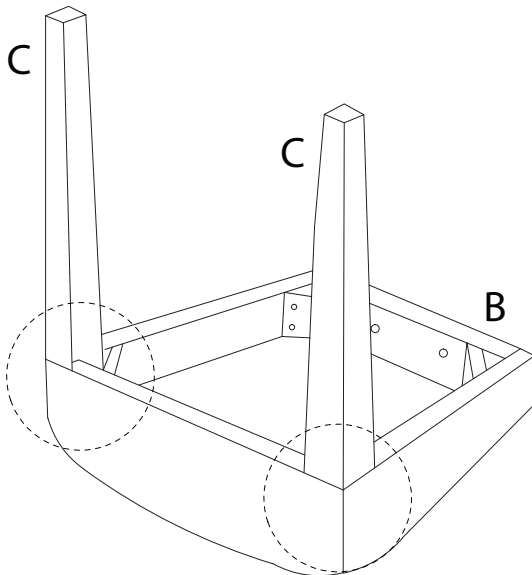

Diagram illustrating assembly instructions and safety warnings:

- Warning 1:** A triangle with an exclamation mark. Below it is a clock icon with the text **30'**, indicating a 30-minute assembly time.
- Warning 2:** A triangle with an exclamation mark. Below it is a person icon with the text **1**, indicating that one person is required for assembly.

The diagram also includes two rectangular boxes with rounded corners, each containing a circular inset and a crossed-out icon:

- The top box shows a circular inset with an L-shaped metal bracket and a crossed-out power drill icon.
- The bottom box shows a circular inset with a rectangular block on a textured surface and a crossed-out icon of a block with a screw being inserted into it.

x 4

4

x 4

5

x 10

6

x 10

1

2

3

1

x 1

4

x 4

5

x 4