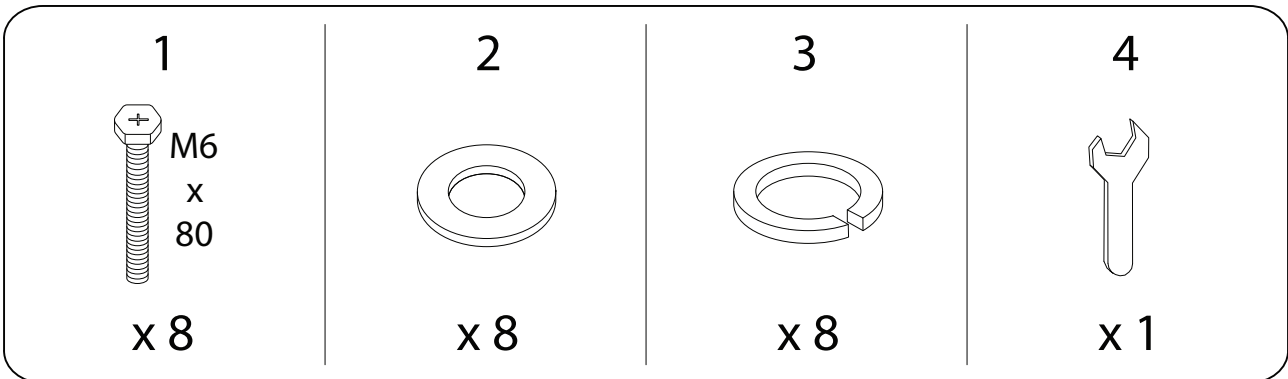

Assembly instructions for the table, including tool requirements, time, and personnel.

Tools: A wrench is required (shown in a circle). A power drill is not required (shown with a diagonal line through it).

Warnings: A warning triangle with an exclamation mark is present.

Time: A clock icon indicates an estimated assembly time of 30 minutes.

Personnel: A person icon and the number 2 indicate that two people are required for assembly.