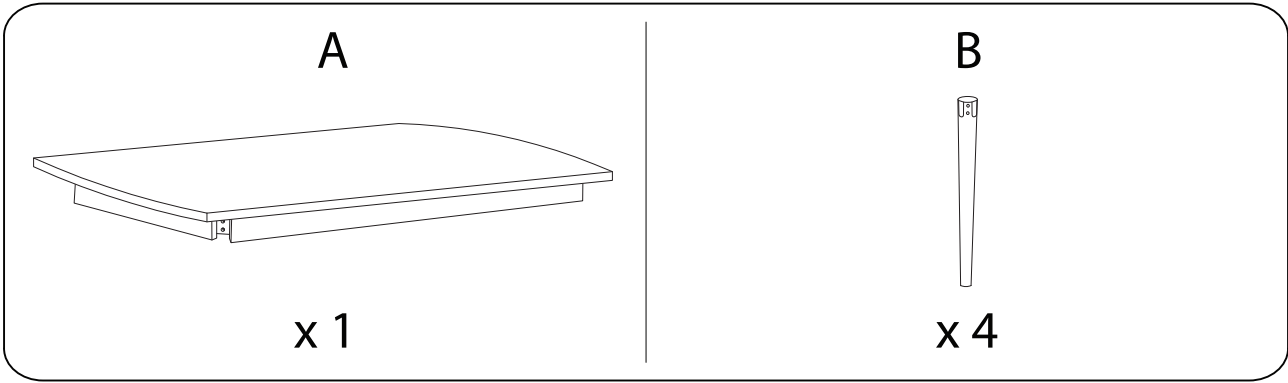

Assembly instructions for the table, including tool requirements, time, and personnel.

Tools: A wrench is required (shown in a circle). A power drill is not required (shown with a diagonal line through it).

Warnings: A warning triangle with an exclamation mark is present.

Time: A clock icon indicates an estimated assembly time of 30 minutes.

Personnel: A person icon and the number 2 indicate that two people are required for assembly.