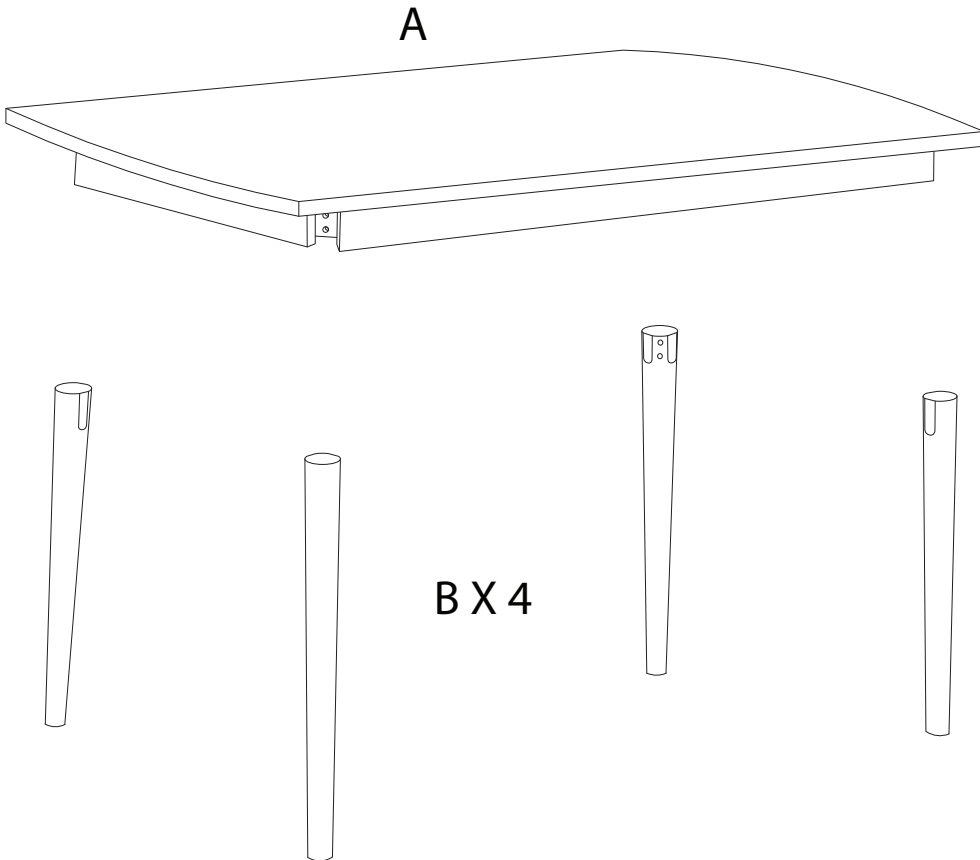

Assembly instructions for the table, including tool requirements, time, and personnel.

Tools: A wrench is required (shown in a circle). A power drill is not required (shown with a diagonal line through it).

Warnings: A warning triangle with an exclamation mark is present.

Time: A clock icon indicates an estimated assembly time of 30 minutes.

Personnel: A person icon and the number 2 indicate that two people are required for assembly.