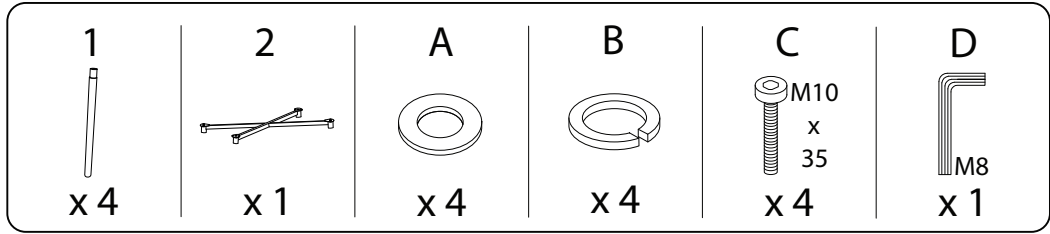

NEWBERRY

Diagram illustrating assembly instructions and safety warnings:

- Warning 1:** A warning triangle with an exclamation mark is positioned above a box containing an Allen key and a power drill with a diagonal line through it, indicating that a power drill should not be used.
- Warning 2:** A second warning triangle with an exclamation mark is positioned above a box containing a rectangular block being placed on a surface and a diagram showing a block being lifted or moved, indicating a lifting or placement instruction.
- Time:** A clock icon is shown next to the text "20'", indicating an estimated assembly time of 20 minutes.
- Personnel:** An icon of a person is shown next to the number "2", indicating that two people are required for assembly.

x 4

F

x 8

G

x 1

1

2