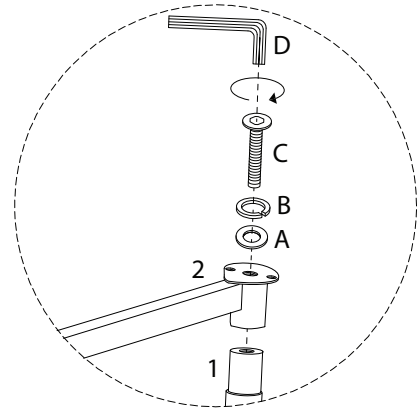

NEWBERRY

Diagram illustrating assembly instructions and safety warnings:

- Warning 1:** A warning triangle with an exclamation mark is positioned above a box containing an Allen key and a power drill with a diagonal line through it, indicating that a power drill should not be used.
- Warning 2:** A second warning triangle with an exclamation mark is positioned above a box containing a rectangular block being placed on a surface and a diagram showing a block being lifted or moved, indicating a lifting or placement instruction.
- Time:** A clock icon is shown next to the text "20'", indicating an estimated assembly time of 20 minutes.
- Personnel:** An icon of a person is shown next to the number "2", indicating that two people are required for assembly.

x 4

F

x 8

G

x 1

1

2