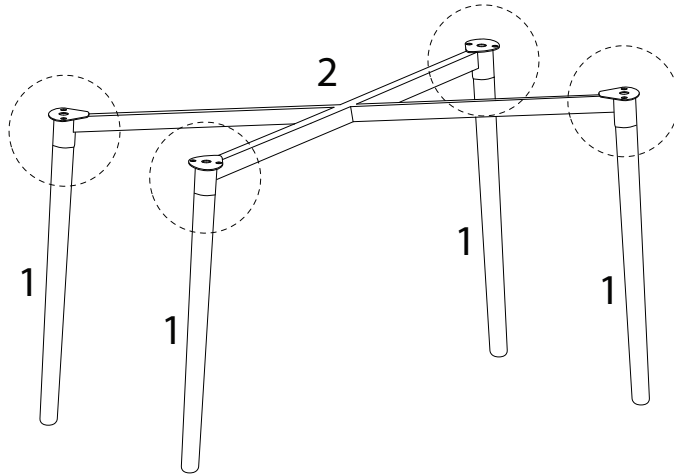

NEWBERRY

Diagram illustrating assembly instructions and safety warnings:

- Warning 1:** A warning triangle with an exclamation mark is positioned above a box containing an Allen key and a power drill with a diagonal line through it, indicating that a power drill should not be used.
- Warning 2:** A second warning triangle with an exclamation mark is positioned above a box containing a rectangular block being placed on a surface and a diagram showing a block being lifted or moved, indicating a lifting or placement instruction.
- Time:** A clock icon is shown next to the text "20'", indicating an estimated assembly time of 20 minutes.
- Personnel:** An icon of a person is shown next to the number "2", indicating that two people are required for assembly.

x 4

F

x 8

G

x 1

1

2