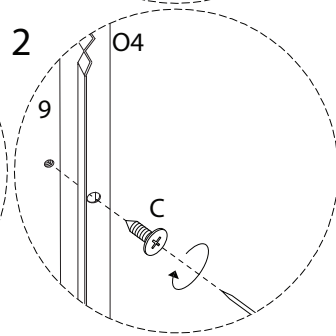

AVENUE

! (Warning symbol)

Icon: A circle containing a screwdriver and an Allen key, next to a crossed-out power drill.

Icon: A clock face showing approximately 10:10.

40'

! (Warning symbol)

Icon: A circle containing a block of material being cut by a saw, next to a crossed-out block of material.

x 4

23 x 2

O3

x 1

C

x 3

24 x 2

O4

x 1

C

x 3

25 x 2

G

x 1

H

x 1