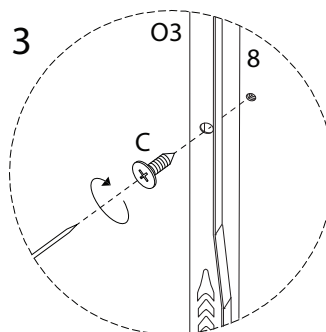

AVENUE

! (Warning symbol)

Icon: A circle containing a screwdriver and an Allen key, next to a crossed-out power drill.

Icon: A clock face showing approximately 10:10.

40'

! (Warning symbol)

Icon: A circle containing a block of material being cut by a saw, next to a crossed-out block of material.

x 4

23 x 2

O3

x 1

C

x 3

24 x 2

O4

x 1

C

x 3

25 x 2

G

x 1

H

x 1