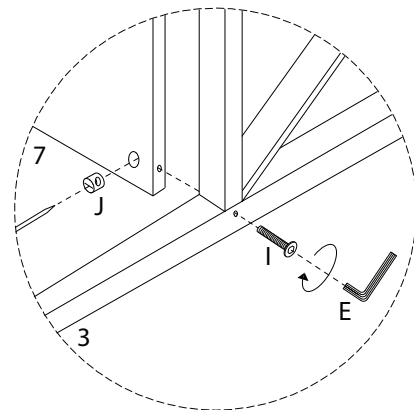

14

E

x 1

I

x 2

J

x 2