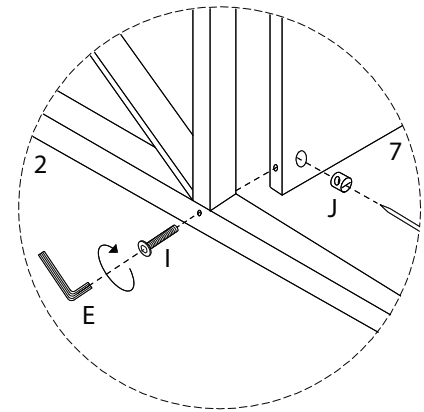

AVENUE

! (Warning symbol)

Icon: A circle containing a screwdriver and an Allen key, next to a crossed-out power drill.

Icon: A clock face showing approximately 10:10.

40'

! (Warning symbol)

Icon: A circle containing a block of material being cut by a saw, next to a crossed-out block of material.

x 1

D

x 2

7

8

9

10

11