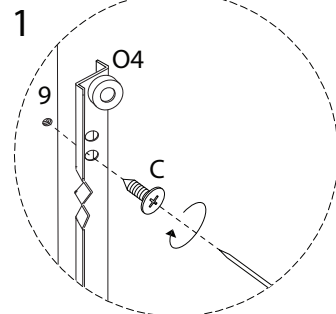

24 x 2

O4

x 1

C

x 3