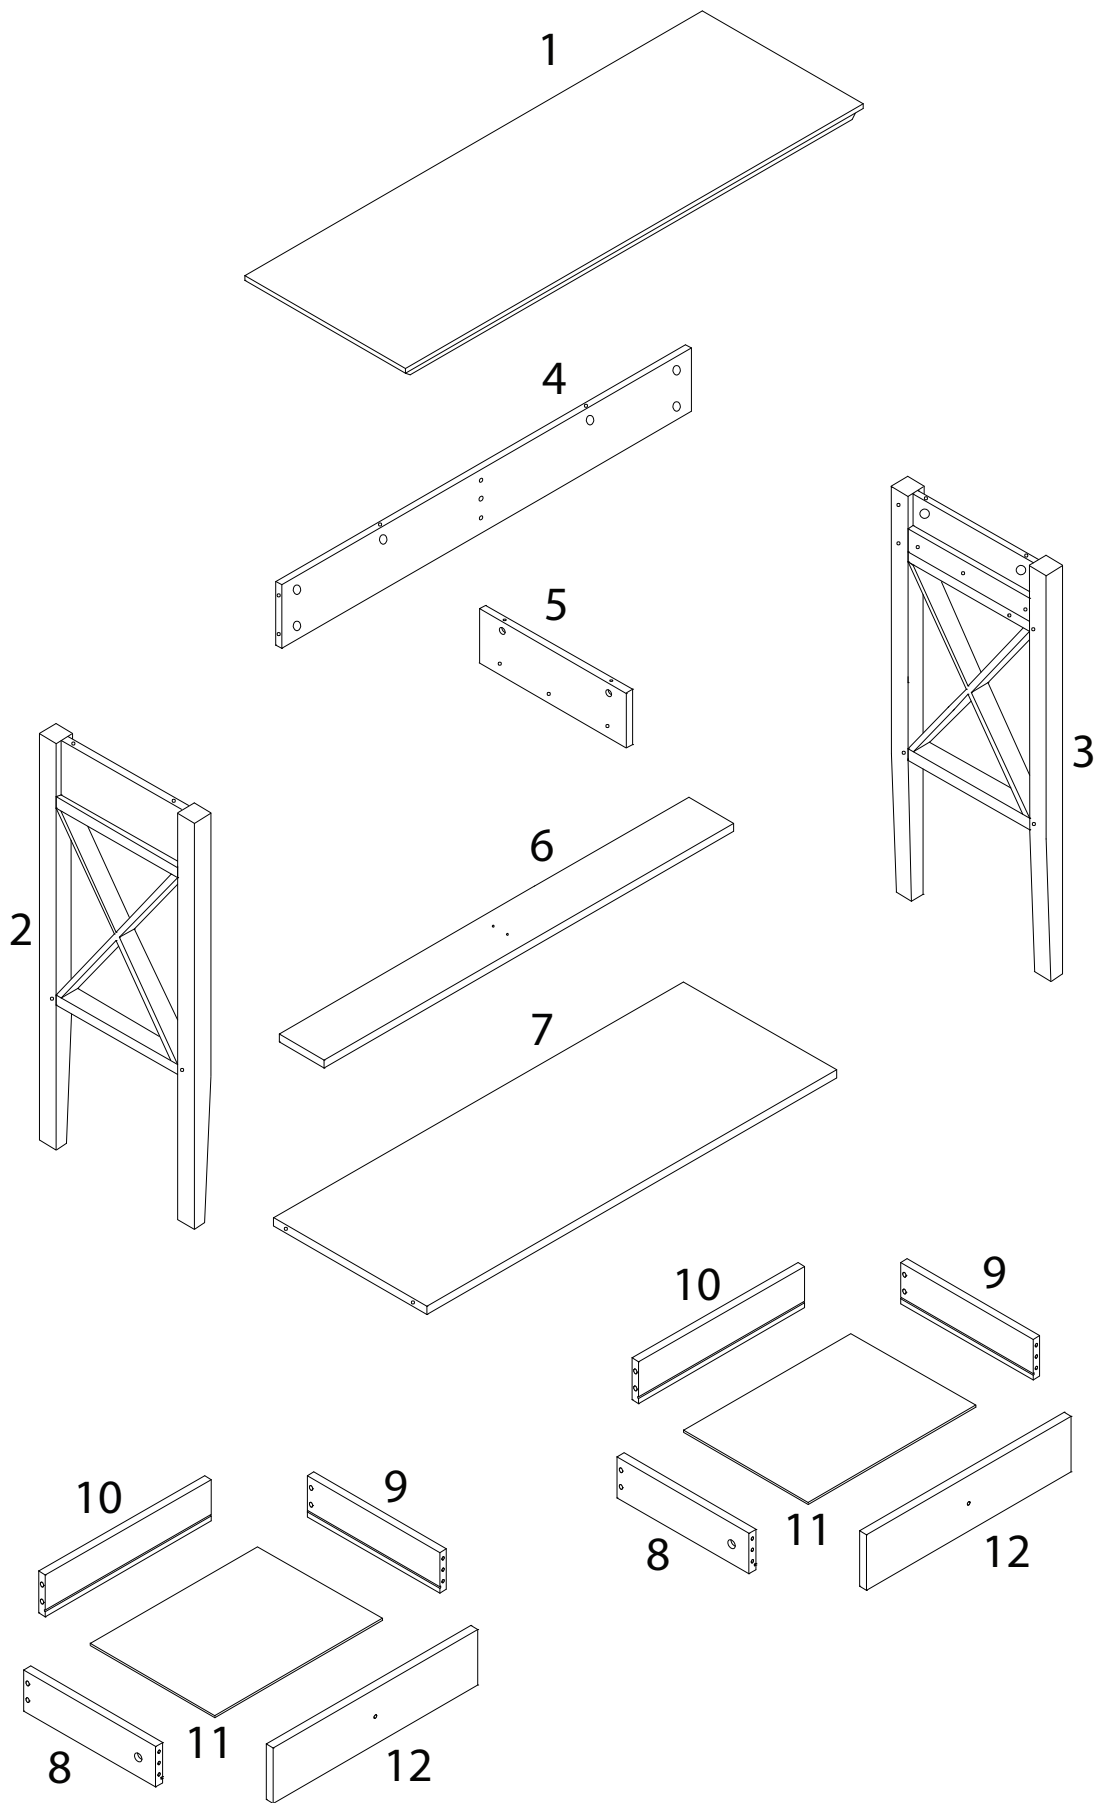

AVENUE

! (Warning symbol)

Icon: A circle containing a screwdriver and an Allen key, next to a crossed-out power drill.

Icon: A clock face showing approximately 10:10.

40'

! (Warning symbol)

Icon: A circle containing a block of material being cut by a saw, next to a crossed-out block of material.

Icon: A stick figure representing a person.

1

1

x 1

2

x 1

3

x 1