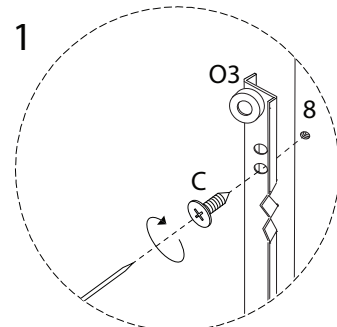

AVENUE

! (Warning symbol)

Icon: A circle containing a screwdriver and an Allen key, next to a crossed-out power drill.

Icon: A clock face showing approximately 10:10.

40'

! (Warning symbol)

Icon: A circle containing a block of material being cut by a saw, next to a crossed-out block of material.

x 4

23 x 2

O3

x 1

C

x 3

24 x 2

O4