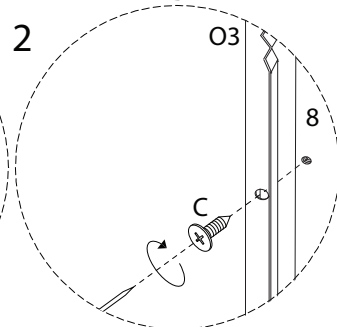

AVENUE

! (Warning symbol)

Icon: A circle containing a screwdriver and an Allen key, next to a crossed-out power drill.

Icon: A clock face showing approximately 10:10.

40'

! (Warning symbol)

Icon: A circle containing a block of material being cut by a saw, next to a crossed-out block of material.

x 2

21 x 2

11

x 1

22 x 2

10

x 1

D

x 4

23 x 2

O3

x 1

C

x 3

24 x 2

O4

x 1

C

x 3

25 x 2

G

x 1

H

x 1