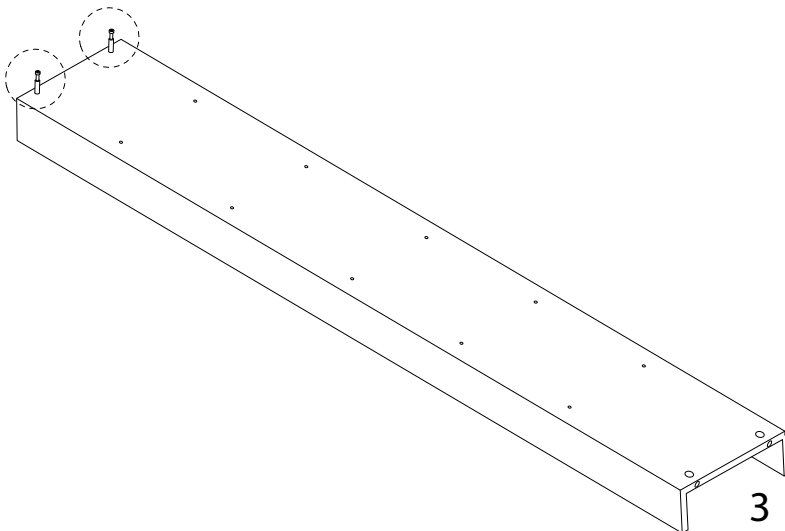

FIGUERES

Diagram illustrating assembly instructions and safety warnings:

- Top Section:** A box containing a screwdriver icon and a crossed-out power drill icon, with a warning triangle above it. To the right is a clock icon with the text "90'" below it.
- Bottom Section:** A box containing an icon of a shelf being placed on a base and a crossed-out icon of a shelf being placed on a base, with a warning triangle above it. To the right is a person icon with the text "2" below it.

G

x 4

H

x 4

I

x 20

1

2