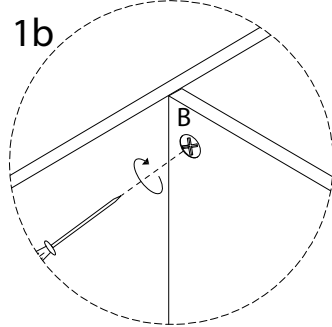

FIGUERES

Diagram illustrating assembly instructions and safety warnings:

- Top Section:** A box containing a screwdriver icon and a crossed-out power drill icon, with a warning triangle above it. To the right is a clock icon with the text "90'" below it.
- Bottom Section:** A box containing an icon of a shelf being placed on a base and a crossed-out icon of a shelf being placed on a base, with a warning triangle above it. To the right is a person icon with the text "2" below it.

11

B

x 6

12

11

x 1

C

x 14