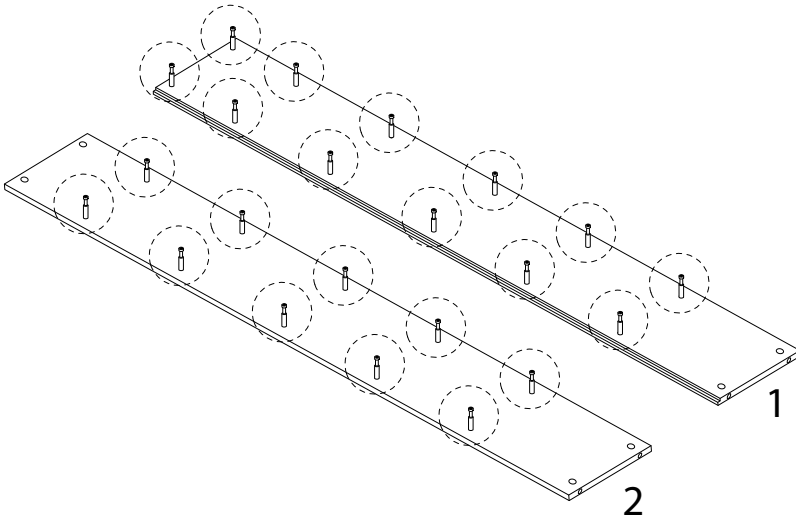

FIGUERES

Diagram illustrating assembly instructions and safety warnings:

- Top Section:** A box containing a screwdriver icon and a crossed-out power drill icon, with a warning triangle above it. To the right is a clock icon with the text "90'" below it.
- Bottom Section:** A box containing an icon of a shelf being placed on a base and a crossed-out icon of a shelf being placed on a base, with a warning triangle above it. To the right is a person icon with the text "2" below it.

G

x 4

H

x 4

I

x 20

1

2