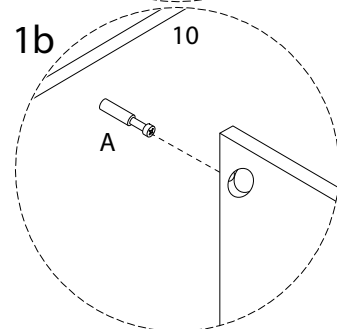

FIGUERES

Diagram illustrating assembly instructions and safety warnings:

- Top Section:** A box containing a screwdriver icon and a crossed-out power drill icon, with a warning triangle above it. To the right is a clock icon with the text "90'" below it.
- Bottom Section:** A box containing an icon of a shelf being placed on a base and a crossed-out icon of a shelf being placed on a base, with a warning triangle above it. To the right is a person icon with the text "2" below it.

11

B

x 6

12

11

x 1

C

x 14