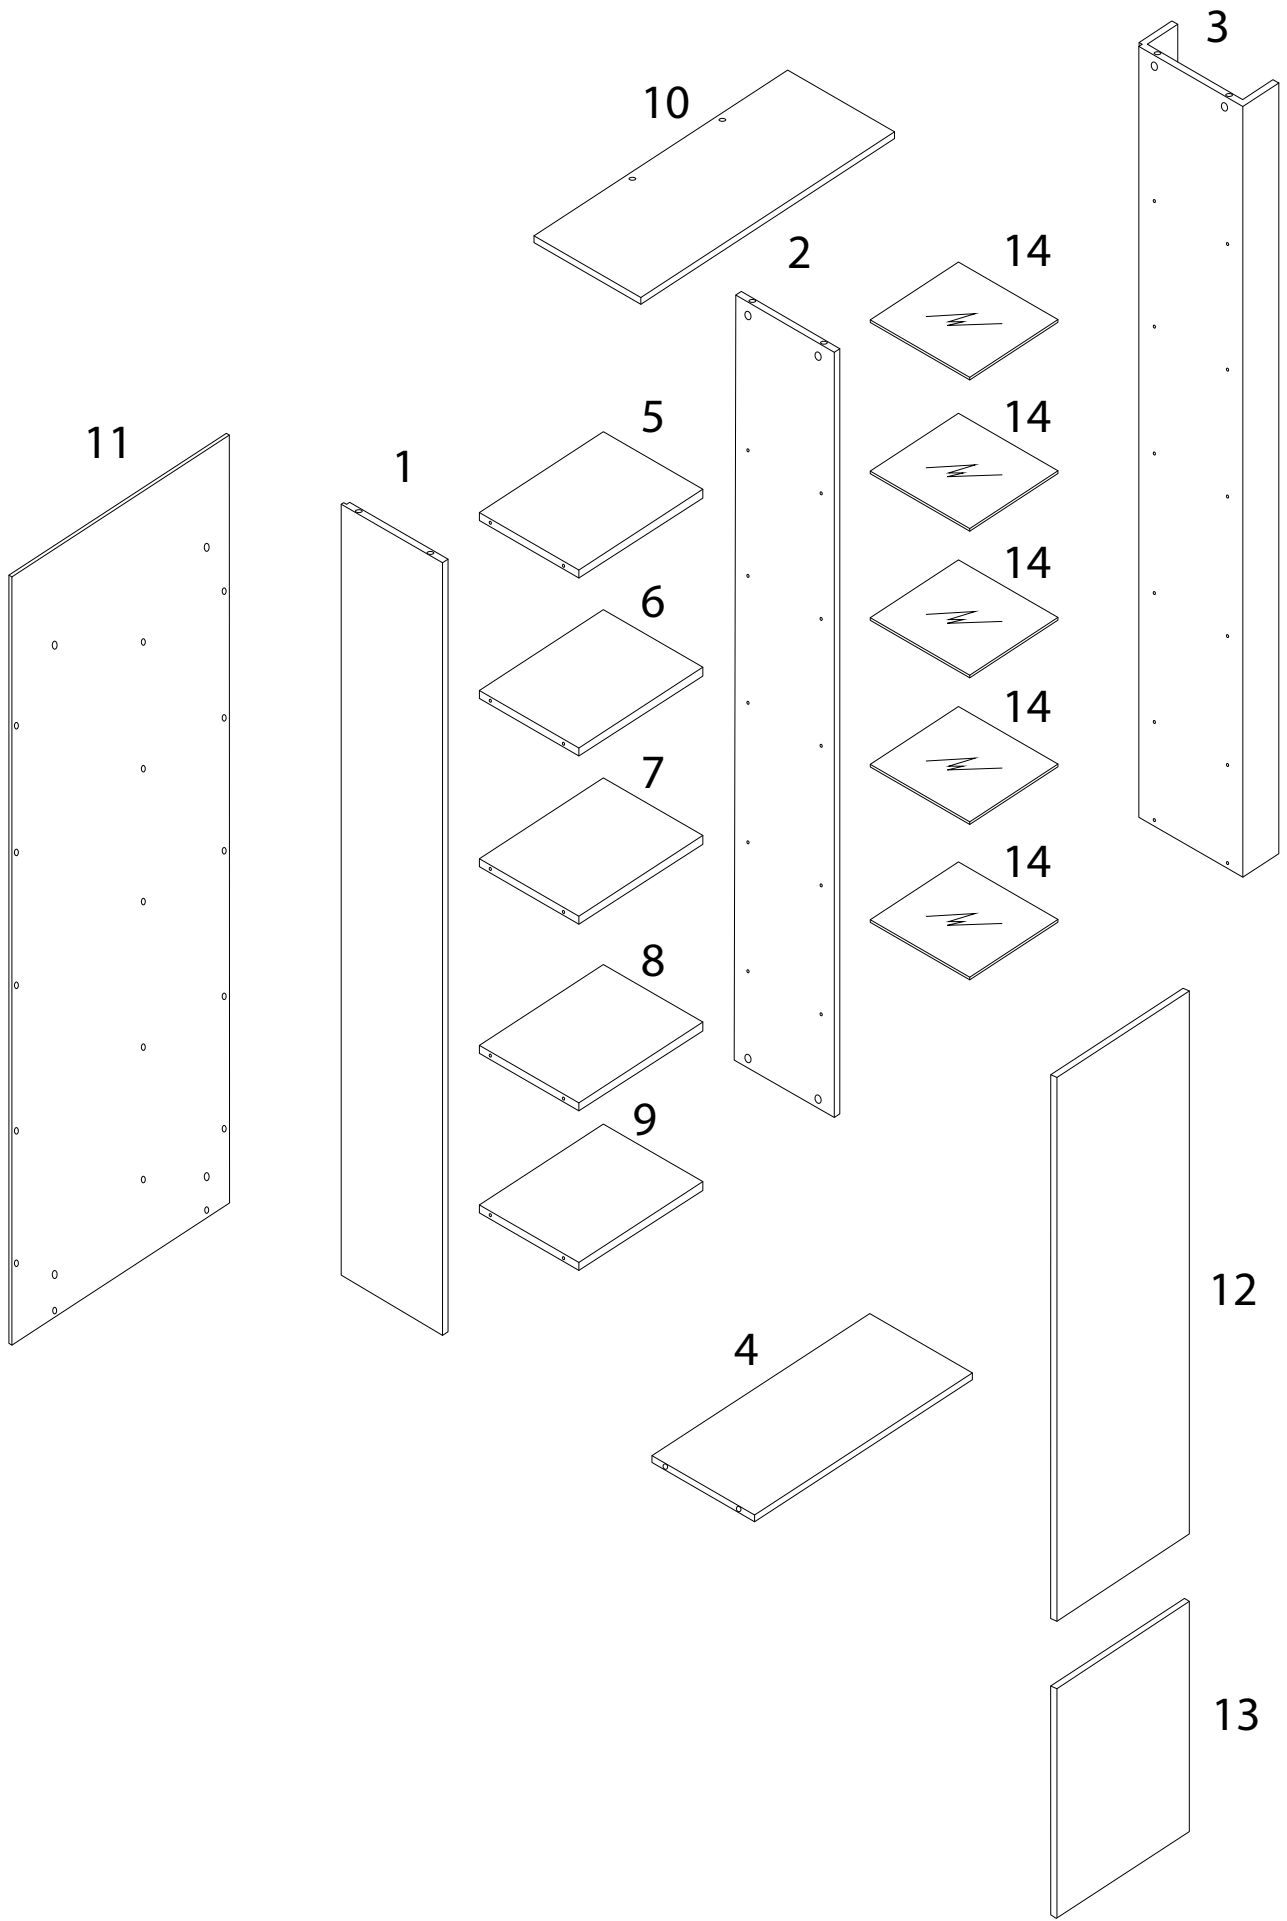

FIGUERES

Diagram illustrating assembly instructions and safety warnings:

- Top Section:** A box containing a screwdriver icon and a crossed-out power drill icon, with a warning triangle above it. To the right is a clock icon with the text "90'" below it.
- Bottom Section:** A box containing an icon of a shelf being placed on a base and a crossed-out icon of a shelf being placed on a base, with a warning triangle above it. To the right is a person icon with the text "2" below it.

1

x 1

2

x 1

3

x 1

4

x 1

5

x 1

6

x 1

7

x 1

8

x 1

9

x 1

10

x 1

11

x 1

12

x 1