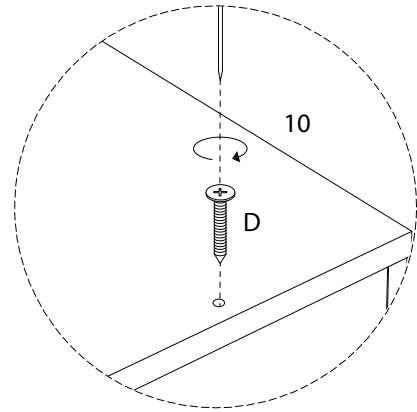

13

D
M4
x
24
x 2