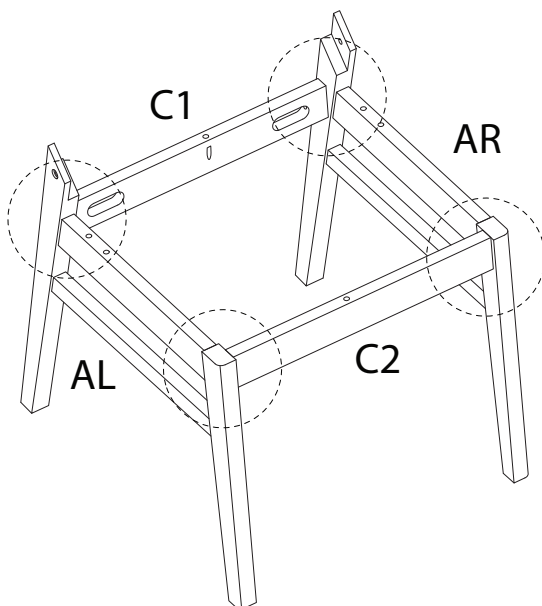

BELLA

Assembly instructions for the chair, including tool requirements, time, and personnel.

Tools: A circle containing a screwdriver and an Allen key, and a crossed-out power drill icon.

Warnings: A warning triangle with an exclamation mark.

Time: A clock icon with the text "45'".

Personnel: A person icon with the text "2".

1

x 4

2

x 2

3

x 4

4

x 2

5

x 4

6

x 4

7

x 1

8

x 8

1

2

3

4