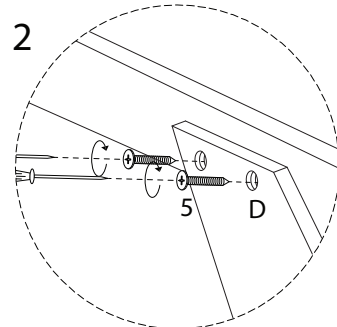

BELLA

Assembly instructions for the chair, including tool requirements, time, and personnel.

Tools: A circle containing a screwdriver and an Allen key, and a crossed-out power drill icon.

Warnings: A warning triangle with an exclamation mark.

Time: A clock icon with the text "45'".

Personnel: A person icon with the text "2".

1

x 4

2

x 2

3

x 4

4

x 2

5

x 4

6

x 4

7

x 1

8

x 8

1

2

3

4