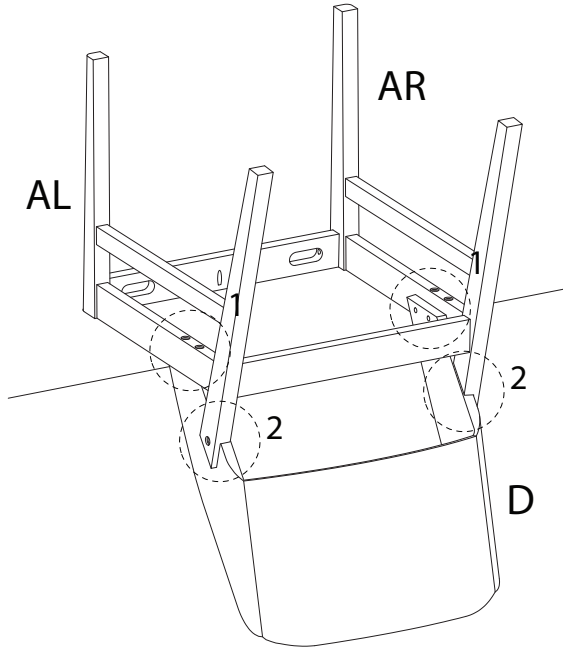

BELLA

Assembly instructions for the chair, including tool requirements, time, and personnel.

Tools: A circle containing a screwdriver and an Allen key, and a crossed-out power drill icon.

Warnings: A warning triangle with an exclamation mark.

Time: A clock icon with the text "45'".

Personnel: A person icon with the text "2".

1

x 4

2

x 2

3

x 4

8

x 8

1

2

3

4