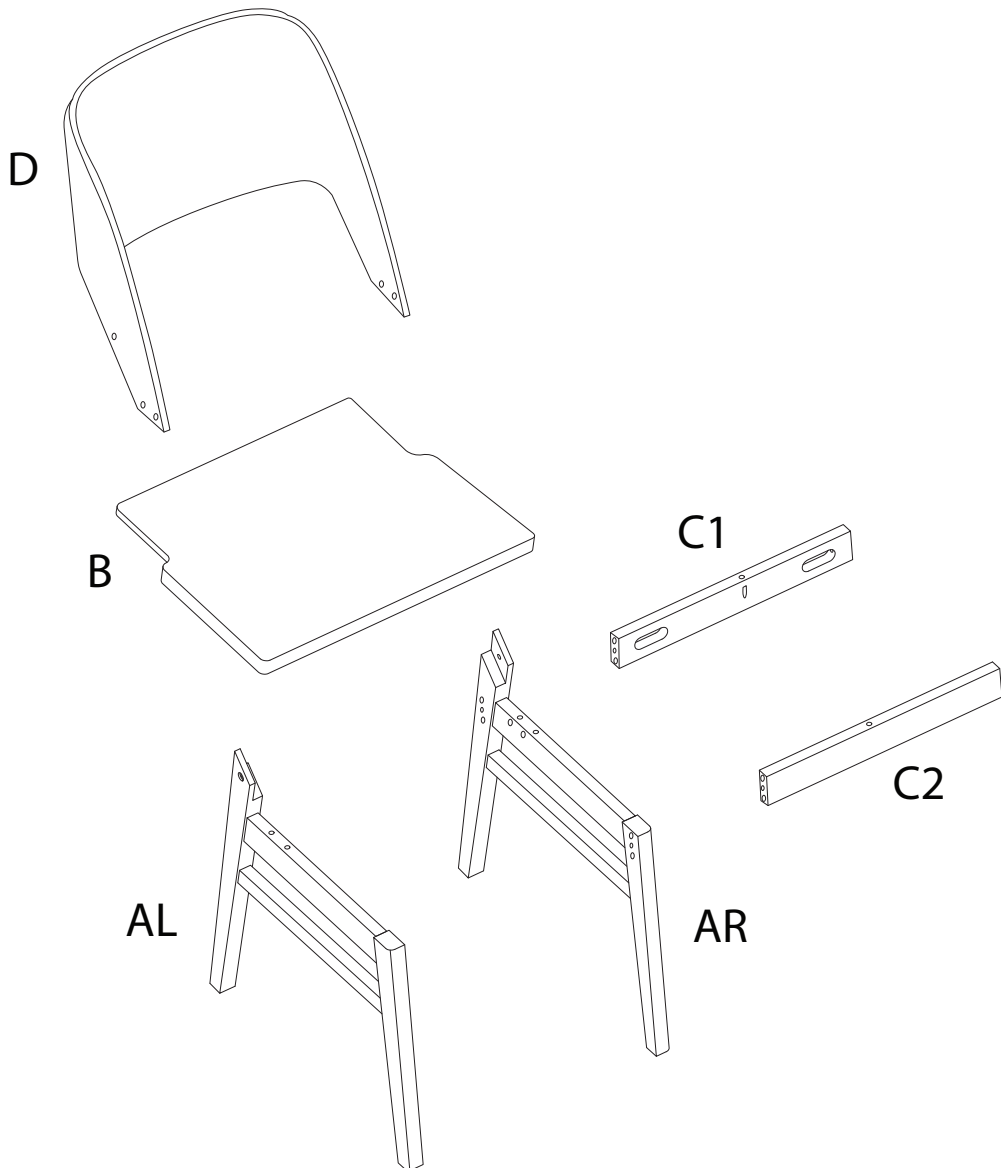

BELLA

Assembly instructions for the chair, including tool requirements, time, and personnel.

Tools: A circle containing a screwdriver and an Allen key, and a crossed-out power drill icon.

Warnings: A warning triangle with an exclamation mark.

Time: A clock icon with the text "45'".

Personnel: A person icon with the text "2".

1

x 4

2

x 2

3

x 4

4

x 2

5

x 4

6

x 4

7

x 1

8

x 8

1

2

3

4