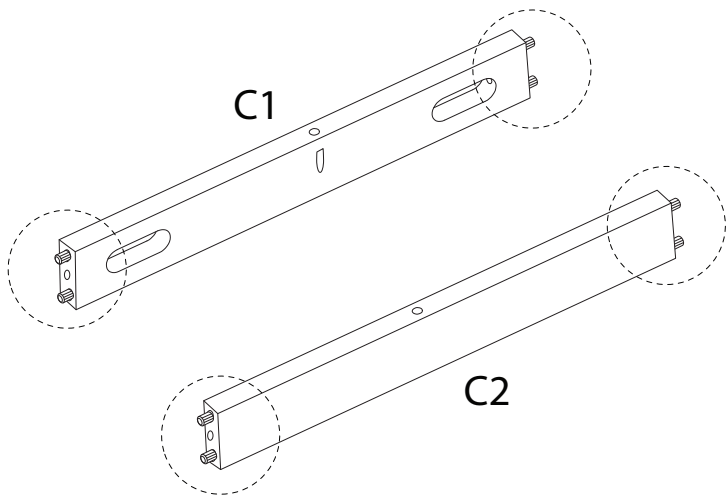

BELLA

Assembly instructions for the chair, including tool requirements, time, and personnel.

Tools: A circle containing a screwdriver and an Allen key, and a crossed-out power drill icon.

Warnings: A warning triangle with an exclamation mark.

Time: A clock icon with the text "45'".

Personnel: A person icon with the text "2".

1

x 4

2

x 2

3

x 4

4

x 2

5

x 4

6

x 4

7

x 1

8

x 8

1

2

3

4