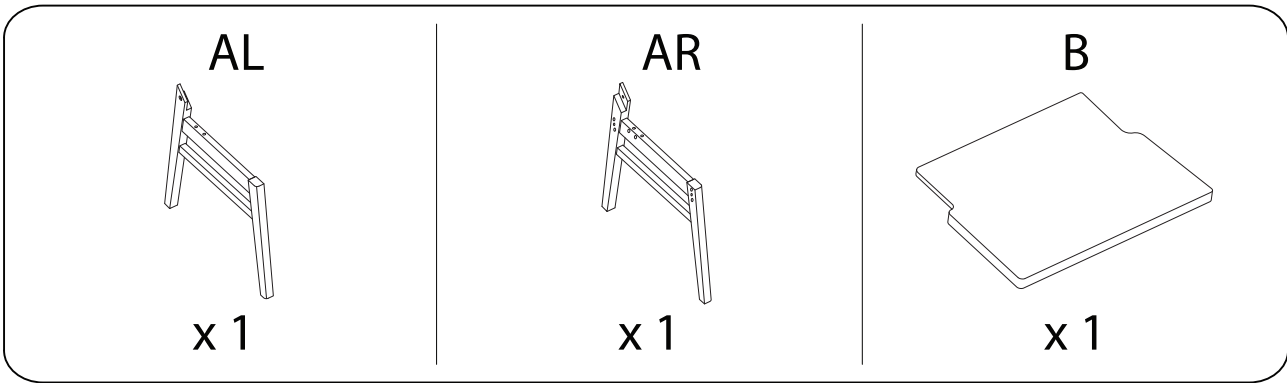

BELLA

Assembly instructions for the chair, including tool requirements, time, and personnel.

Tools: A circle containing a screwdriver and an Allen key, and a crossed-out power drill icon.

Warnings: A warning triangle with an exclamation mark.

Time: A clock icon with the text "45'".

Personnel: A person icon with the text "2".

1

x 4

2

x 2

3

x 4

4

x 2

5

x 4

6

x 4

7

x 1

8

x 8

1

2

3

4