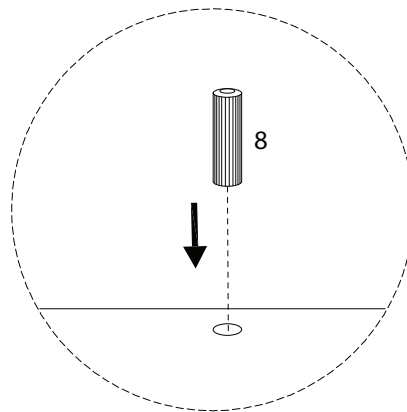

BELLA

Assembly instructions for the chair, including tool requirements, time, and personnel.

Tools: A circle containing a screwdriver and an Allen key, and a crossed-out power drill icon.

Warnings: A warning triangle with an exclamation mark.

Time: A clock icon with the text "45'".

Personnel: A person icon with the text "2".

1

x 4

2

x 2

3

x 4

4

x 2

5

x 4

6

x 4

7

x 1

8

x 8

1

2

3

4