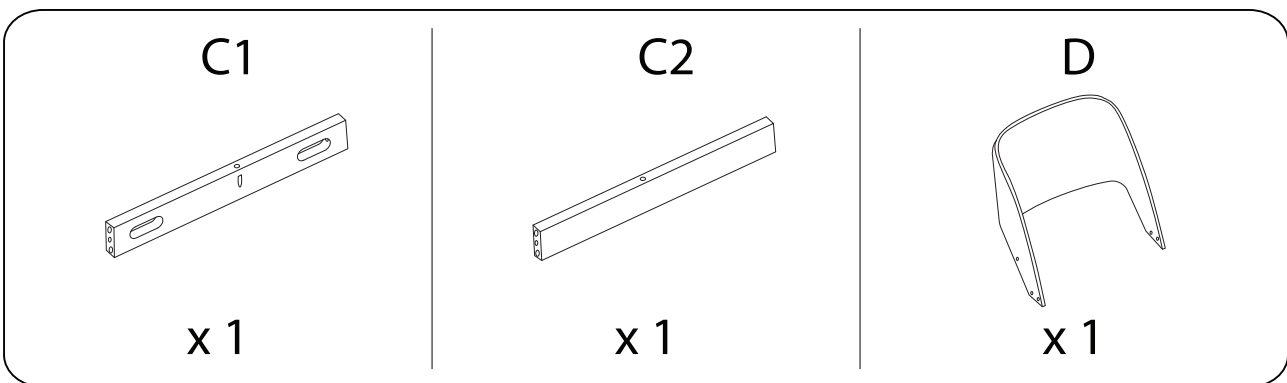

BELLA

Assembly instructions for the chair, including tool requirements, time, and personnel.

Tools: A circle containing a screwdriver and an Allen key, and a crossed-out power drill icon.

Warnings: A warning triangle with an exclamation mark.

Time: A clock icon with the text "45'".

Personnel: A person icon with the text "2".

1

x 4

2

x 2

3

x 4

4

x 2

5

x 4

6

x 4

7

x 1

8

x 8

1

2

3

4