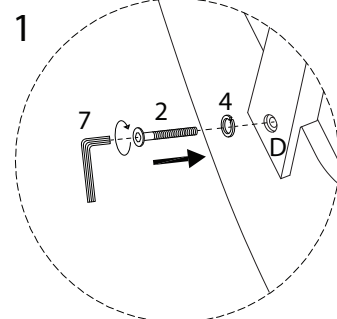

BELLA

Assembly instructions for the chair, including tool requirements, time, and personnel.

Tools: A circle containing a screwdriver and an Allen key, and a crossed-out power drill icon.

Warnings: A warning triangle with an exclamation mark.

Time: A clock icon with the text "45'".

Personnel: A person icon with the text "2".

1

x 4

2

x 2

3

x 4

8

x 8

1

2

3

4