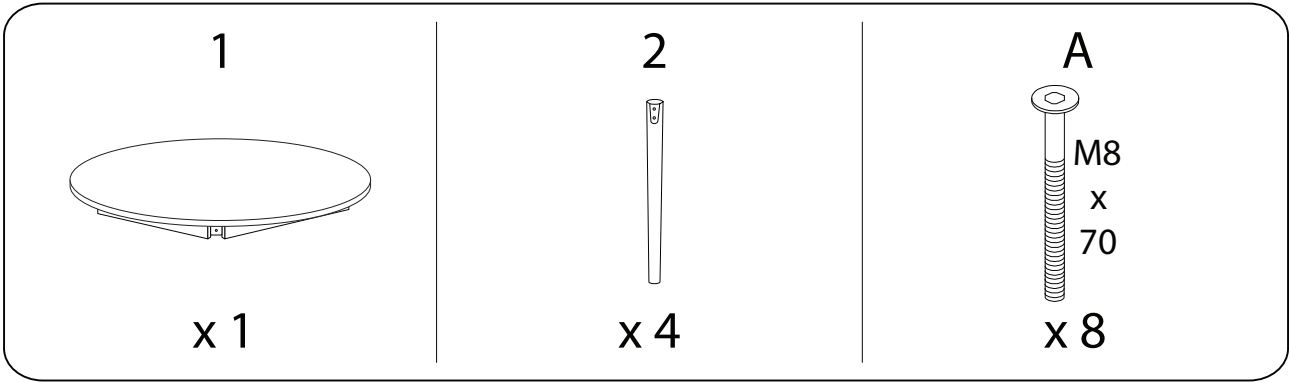

An icon showing an L-shaped metal bracket inside a circle. To its right is a power drill with a diagonal line through it, indicating it should not be used.	A warning triangle with an exclamation mark inside.	A clock face showing approximately 12:30.
An icon showing a rectangular block on a mat with a diagonal line through it. To its right is a block with a screw being inserted, also with a diagonal line through it, indicating it should not be used.	A warning triangle with an exclamation mark inside.	A simple line drawing of a person.

30'

2

1