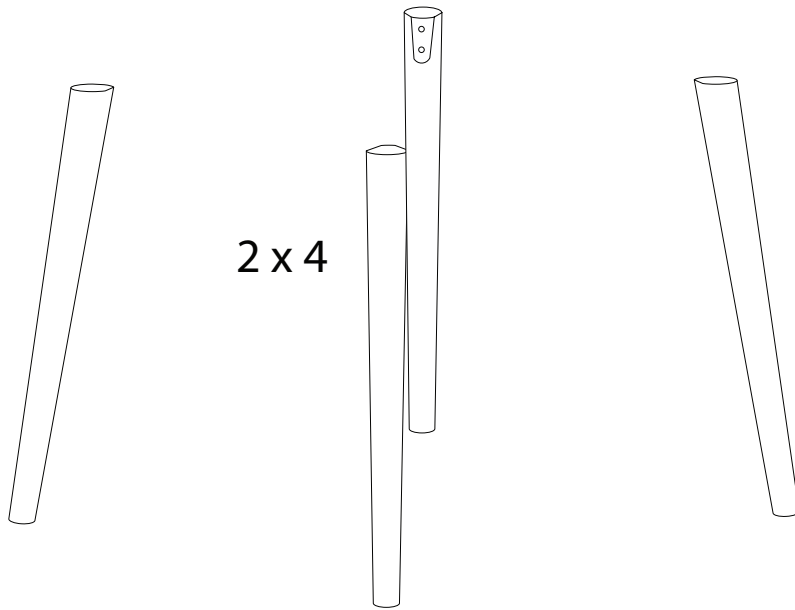

An icon showing an L-shaped metal bracket inside a circle. To its right is a power drill with a diagonal line through it, indicating it should not be used.	A warning triangle with an exclamation mark inside.	A clock face showing approximately 12:30.
An icon showing a rectangular block on a mat with a diagonal line through it. To its right is a block with a screw being inserted, also with a diagonal line through it, indicating it should not be used.	A warning triangle with an exclamation mark inside.	A simple line drawing of a person.

30'

2

1