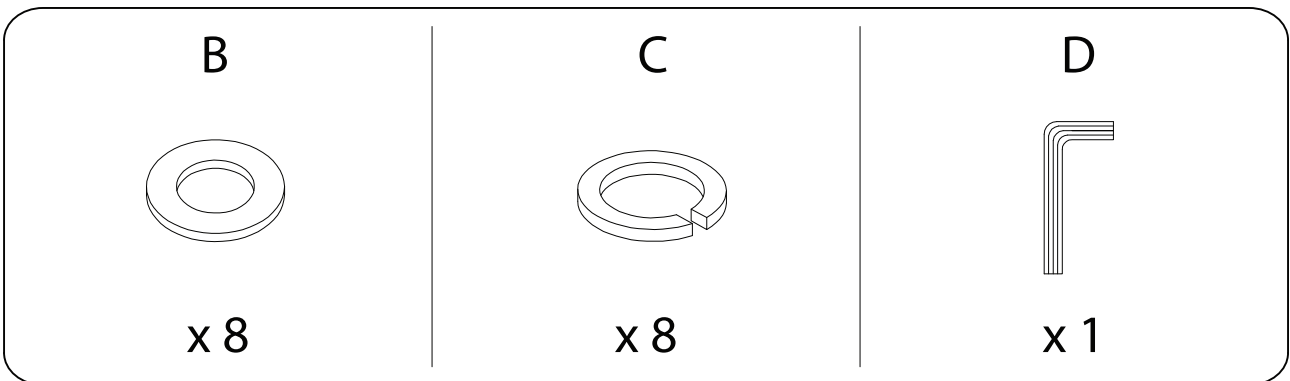

An icon showing an L-shaped metal bracket inside a circle. To its right is a power drill with a diagonal line through it, indicating it should not be used.	A warning triangle with an exclamation mark inside.	A clock face showing approximately 12:30.
An icon showing a rectangular block on a mat with a diagonal line through it. To its right is a block with a screw being inserted, also with a diagonal line through it, indicating it should not be used.	A warning triangle with an exclamation mark inside.	A simple line drawing of a person.

30'

2

1