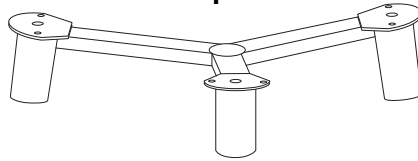

BOMA

An L-shaped metal bracket is shown inside a circle. To its right is a power drill with a diagonal line through it, indicating it should not be used.	A warning triangle containing an exclamation mark.	A circular icon of a clock face with a curved arrow around it, indicating a time limit.
<p>30'</p>		
A rectangular block is shown on a mat with diagonal lines, inside a circle. To its right is the same block with a diagonal line through it, indicating it should not be used.	A warning triangle containing an exclamation mark.	A simple line drawing of a person.
<p>2</p>		

3

1

2 x 3

1

x 1

2

x 3

3