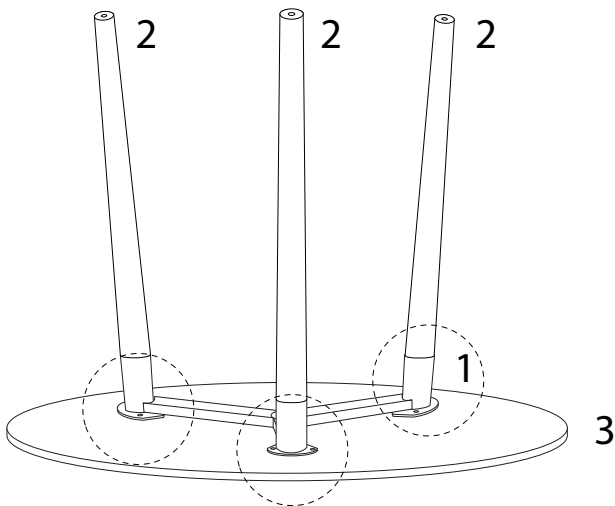

BOMA

An L-shaped metal bracket is shown inside a circle. To its right is a power drill with a diagonal line through it, indicating it should not be used.	A warning triangle containing an exclamation mark.	A circular icon of a clock face with a curved arrow around it, indicating a time limit.
<p>30'</p>		
A rectangular block is shown on a mat with diagonal lines, inside a circle. To its right is the same block with a diagonal line through it, indicating it should not be used.	A warning triangle containing an exclamation mark.	A simple line drawing of a person.
<p>2</p>		

x 1

D

x 3

E

x 3

F

x 3

G

x 1

1

2

3

4

x 3