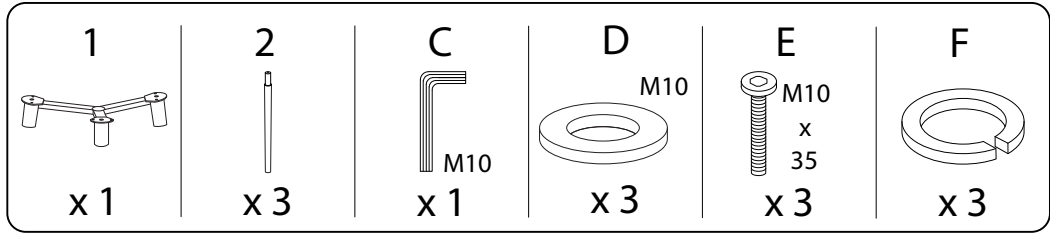

BOMA

An L-shaped metal bracket is shown inside a circle. To its right is a power drill with a diagonal line through it, indicating it should not be used.	A warning triangle containing an exclamation mark.	A circular icon of a clock face with a curved arrow around it, indicating a time limit.
<p>30'</p>		
A rectangular block is shown on a mat with diagonal lines, inside a circle. To its right is the same block with a diagonal line through it, indicating it should not be used.	A warning triangle containing an exclamation mark.	A simple line drawing of a person.
<p>2</p>		

x 1

D

x 3

E

x 3

F

x 3

G

x 1

1

2

3

4

x 3