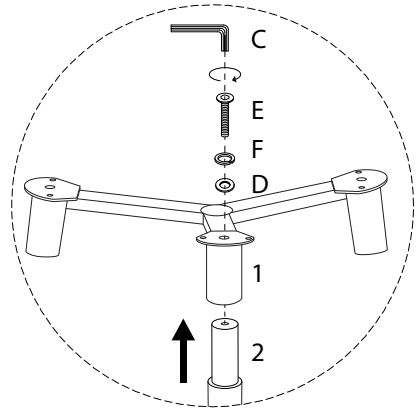

BOMA

An L-shaped metal bracket is shown inside a circle. To its right is a power drill with a diagonal line through it, indicating it should not be used.	A warning triangle containing an exclamation mark.	A circular icon of a clock face with a curved arrow around it, indicating a time limit.
<p>30'</p>		
A rectangular block is shown on a mat with diagonal lines, inside a circle. To its right is the same block with a diagonal line through it, indicating it should not be used.	A warning triangle containing an exclamation mark.	A simple line drawing of a person.
<p>2</p>		

x 1

D

x 3

E

x 3

F

x 3

G

x 1

1

2

3

4

x 3