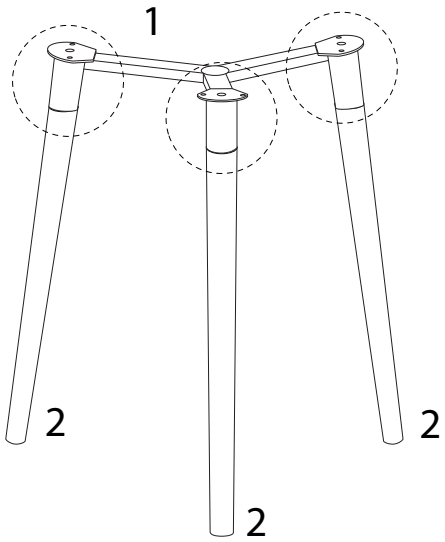

BOMA

An L-shaped metal bracket is shown inside a circle. To its right is a power drill with a diagonal line through it, indicating it should not be used.	A warning triangle containing an exclamation mark.	A circular icon of a clock face with a curved arrow around it, indicating a time limit.
<p>30'</p>		
A rectangular block is shown on a mat with diagonal lines, inside a circle. To its right is the same block with a diagonal line through it, indicating it should not be used.	A warning triangle containing an exclamation mark.	A simple line drawing of a person.
<p>2</p>		

x 1

D

x 3

E

x 3

F

x 3

G

x 1

1

2

3

4

x 3