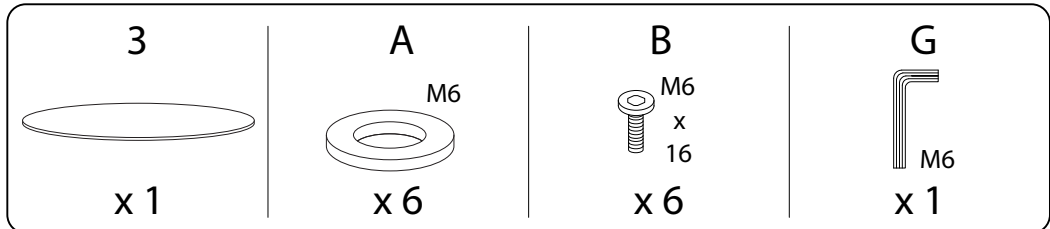

BOMA

An L-shaped metal bracket is shown inside a circle. To its right is a power drill with a diagonal line through it, indicating it should not be used.	A warning triangle containing an exclamation mark.	A circular icon of a clock face with a curved arrow around it, indicating a time limit.
<p>30'</p>		
A rectangular block is shown on a mat with diagonal lines, inside a circle. To its right is the same block with a diagonal line through it, indicating it should not be used.	A warning triangle containing an exclamation mark.	A simple line drawing of a person.
<p>2</p>		

x 1

4

x 3

A

x 6

B

x 6

C

x 1

D

x 3

E

x 3

F

x 3

G

x 1

1

2

3

4

x 3