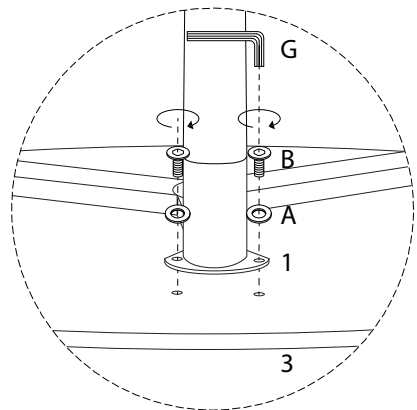

BOMA

An L-shaped metal bracket is shown inside a circle. To its right is a power drill with a diagonal line through it, indicating it should not be used.	A warning triangle containing an exclamation mark.	A circular icon of a clock face with a curved arrow around it, indicating a time limit.
<p>30'</p>		
A rectangular block is shown on a mat with diagonal lines, inside a circle. To its right is the same block with a diagonal line through it, indicating it should not be used.	A warning triangle containing an exclamation mark.	A simple line drawing of a person.
<p>2</p>		

x 1

1

2

3

4

x 3