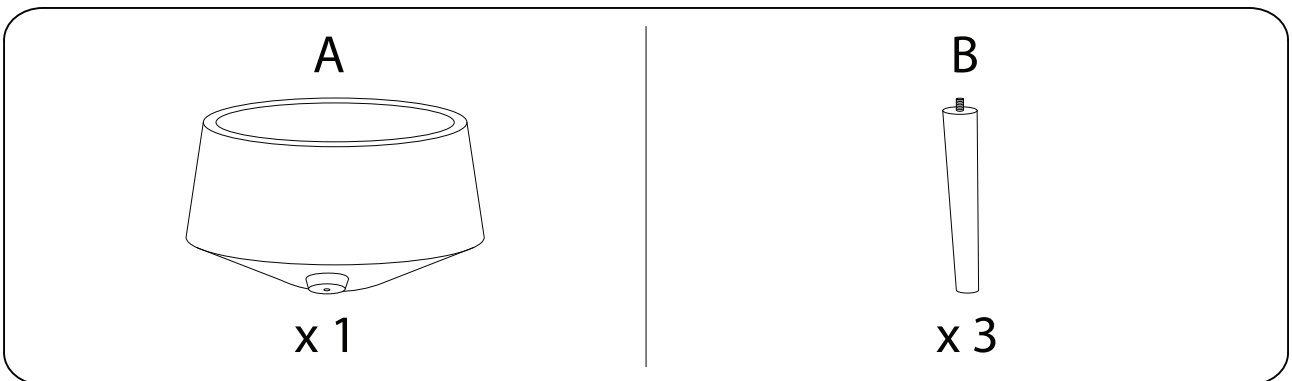

Diagram illustrating safety instructions for the stool assembly:

- Top Box:** Shows a power drill with a diagonal line through it, indicating that power tools should not be used. To the right is a warning triangle with an exclamation mark. Further right is a clock icon with the number **5'** below it, indicating a 5-minute assembly time.
- Bottom Box:** Shows two diagrams of a rectangular block being placed on a surface. The left diagram shows the block being placed on a textured mat. The right diagram shows the block being placed on a smooth surface with a diagonal line through it, indicating that the mat should be used. To the right is a warning triangle with an exclamation mark. Further right is a person icon with the number **1** below it, indicating that one person is required for assembly.