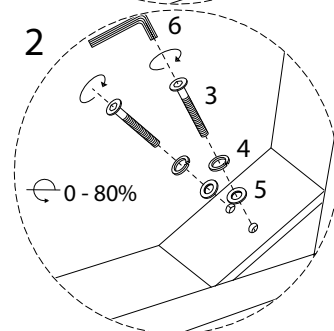

An icon showing an L-shaped metal bracket inside a circle, and a power drill with a diagonal line through it, indicating that a drill should not be used.	A warning triangle containing an exclamation mark.	A circular clock face with tick marks around the perimeter.
	<p>30'</p>	
An icon showing a rectangular block on a surface with a hatched pattern, and another block with a screw being inserted into it, with a diagonal line through the scene, indicating that screws should not be used.	A warning triangle containing an exclamation mark.	A simple line drawing of a person.
	<p>1</p>	

A	B	C
		
x 1	x 2	x 1

1

x 2

2

x 4

3

x 4

4

x 10

5

x 10

6

x 1

!

1

A  x 1	C  x 1	1  M6 x 45 x 2	3  M6 x 80 x 4	4  x 6	5  x 6	6  x 1
--	--	---	---	--	--	--

2

<p>B</p>  <p>x 2</p>	<p>2</p>  <p>M6 x 60</p> <p>x 4</p>	<p>4</p>  <p>x 4</p>	<p>5</p>  <p>x 4</p>	<p>6</p>  <p>x 1</p>
---	--	---	---	---

3

<p>6</p>  <p>x 1</p>

!