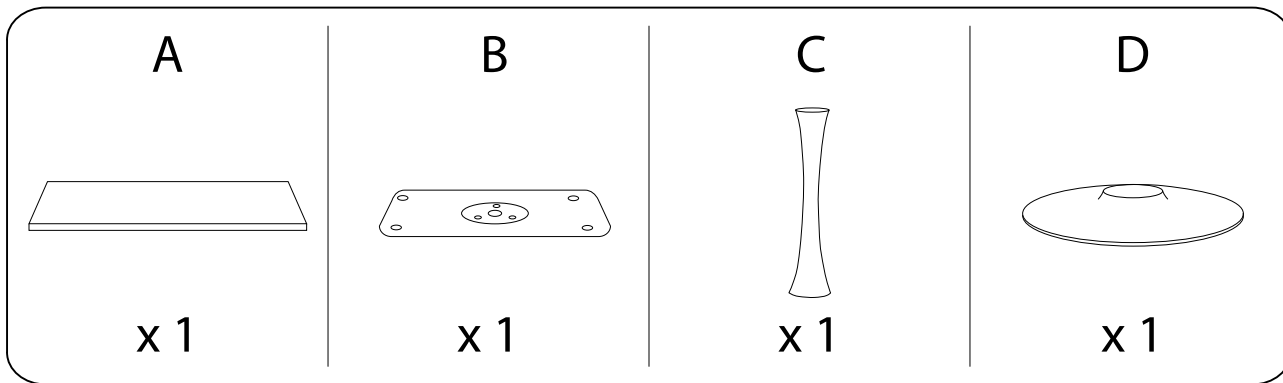

BOCA

Assembly instructions for the table base:

- Warning:** Do not use a power drill. Use an Allen key (shown in a circle) to tighten the base.
- Warning:** Do not use a screwdriver to tighten the base. Use a rubber mallet (shown in a circle) to tap the base into place.
- Time:** 30'
- Personnel:** 2