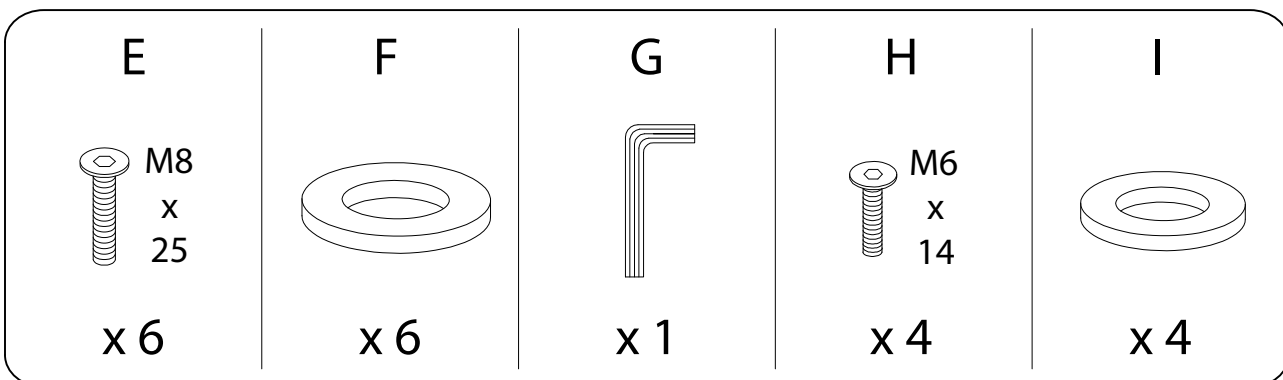

BOCA

Assembly instructions for the table base:

- Warning:** Do not use a power drill. Use an Allen key (shown in a circle) to tighten the base.
- Warning:** Do not use a screwdriver to tighten the base. Use a rubber mallet (shown in a circle) to tap the base into place.
- Time:** 30'
- Personnel:** 2