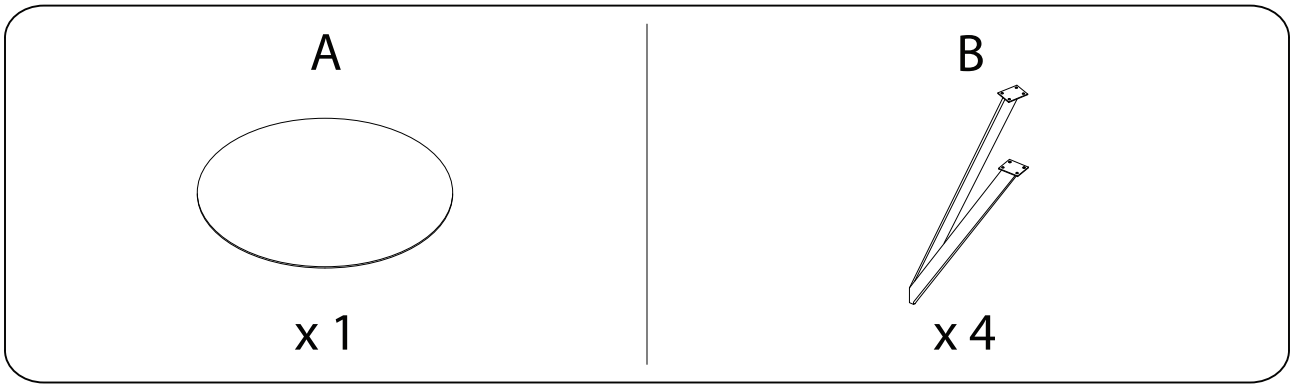

OXHILL

Diagram illustrating assembly instructions and safety warnings:

- Warning 1:** A warning triangle with an exclamation mark is shown next to a box containing an L-shaped bracket and a power drill with a slash through it, indicating that a power drill should not be used for this step.
- Warning 2:** A second warning triangle with an exclamation mark is shown next to a box containing a rectangular block on a base and a diagram of the block being inserted into a hole, indicating a specific assembly step.
- Time:** A clock icon is shown next to the text "45'", indicating the estimated assembly time.
- Personnel:** An icon of a person is shown next to the number "2", indicating that two people are required for assembly.