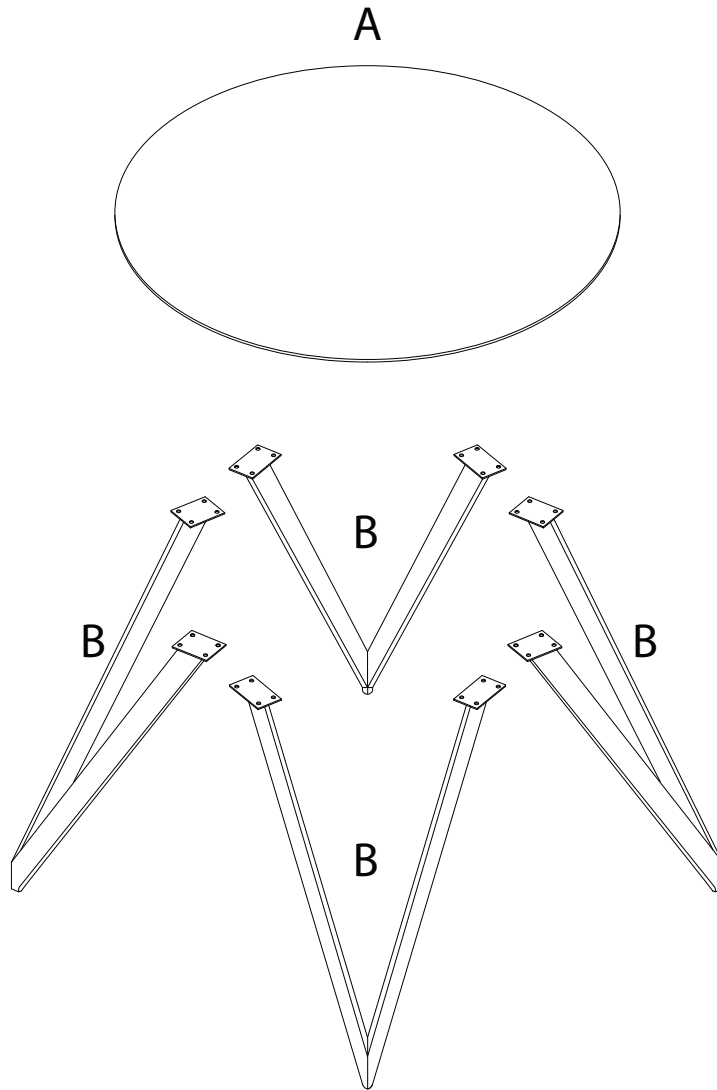

OXHILL

Diagram illustrating assembly instructions and safety warnings:

- Warning 1:** A warning triangle with an exclamation mark is shown next to a box containing an L-shaped bracket and a power drill with a slash through it, indicating that a power drill should not be used for this step.
- Warning 2:** A second warning triangle with an exclamation mark is shown next to a box containing a rectangular block on a base and a diagram of the block being inserted into a hole, indicating a specific assembly step.
- Time:** A clock icon is shown next to the text "45'", indicating the estimated assembly time.
- Personnel:** An icon of a person is shown next to the number "2", indicating that two people are required for assembly.