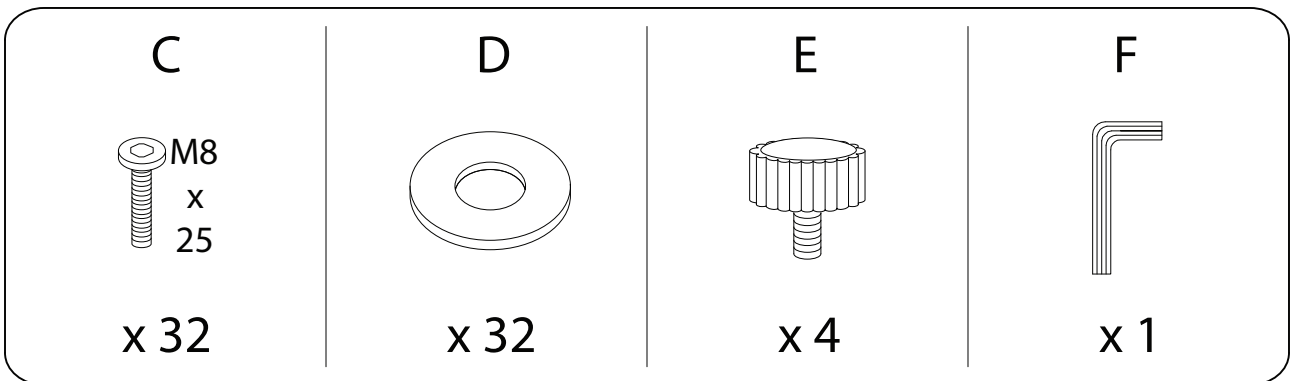

OXHILL

Diagram illustrating assembly instructions and safety warnings:

- Warning 1:** A warning triangle with an exclamation mark is shown next to a box containing an L-shaped bracket and a power drill with a slash through it, indicating that a power drill should not be used for this step.
- Warning 2:** A second warning triangle with an exclamation mark is shown next to a box containing a rectangular block on a base and a diagram of the block being inserted into a hole, indicating a specific assembly step.
- Time:** A clock icon is shown next to the text "45'", indicating the estimated assembly time.
- Personnel:** An icon of a person is shown next to the number "2", indicating that two people are required for assembly.