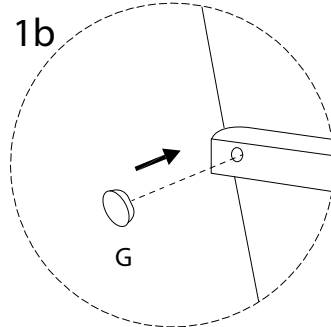

Assembly instructions for the chair, including tool requirements, time, and person count.

Tools: A circular icon contains a screwdriver and an Allen key. A power drill is shown with a diagonal line through it, indicating it is not required.

Time: A clock icon is shown next to the text **30'**.

Person Count: A person icon is shown next to the text **1**.

Warnings: Two warning triangles (exclamation marks) are present. The first is connected to the tool icons, and the second is connected to the person icon.

I

x 1

1

2

3

4