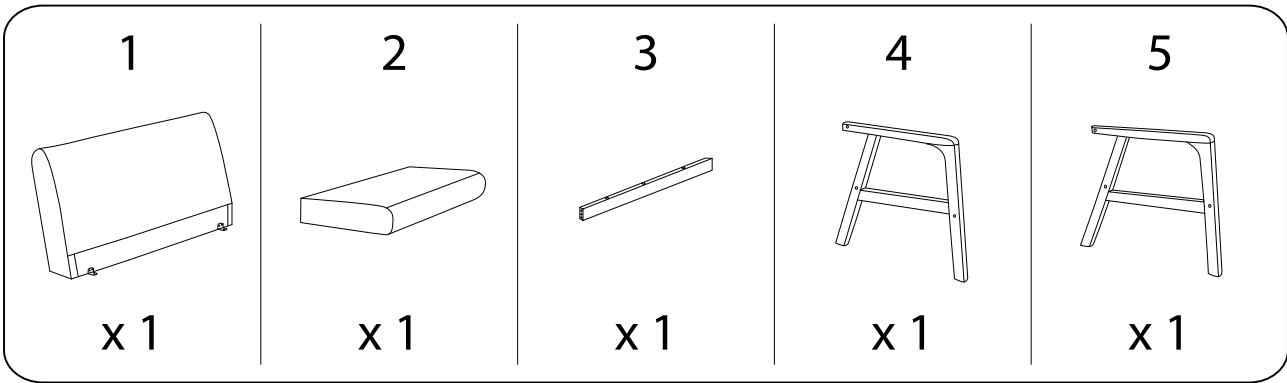

Assembly instructions for the chair, including tool requirements, time, and person count.

Tools: A circular icon contains a screwdriver and an Allen key. A power drill is shown with a diagonal line through it, indicating it is not required.

Time: A clock icon is shown next to the text **30'**.

Person Count: A person icon is shown next to the text **1**.

Warnings: Two warning triangles (exclamation marks) are present. The first is connected to the tool icons, and the second is connected to the person icon.