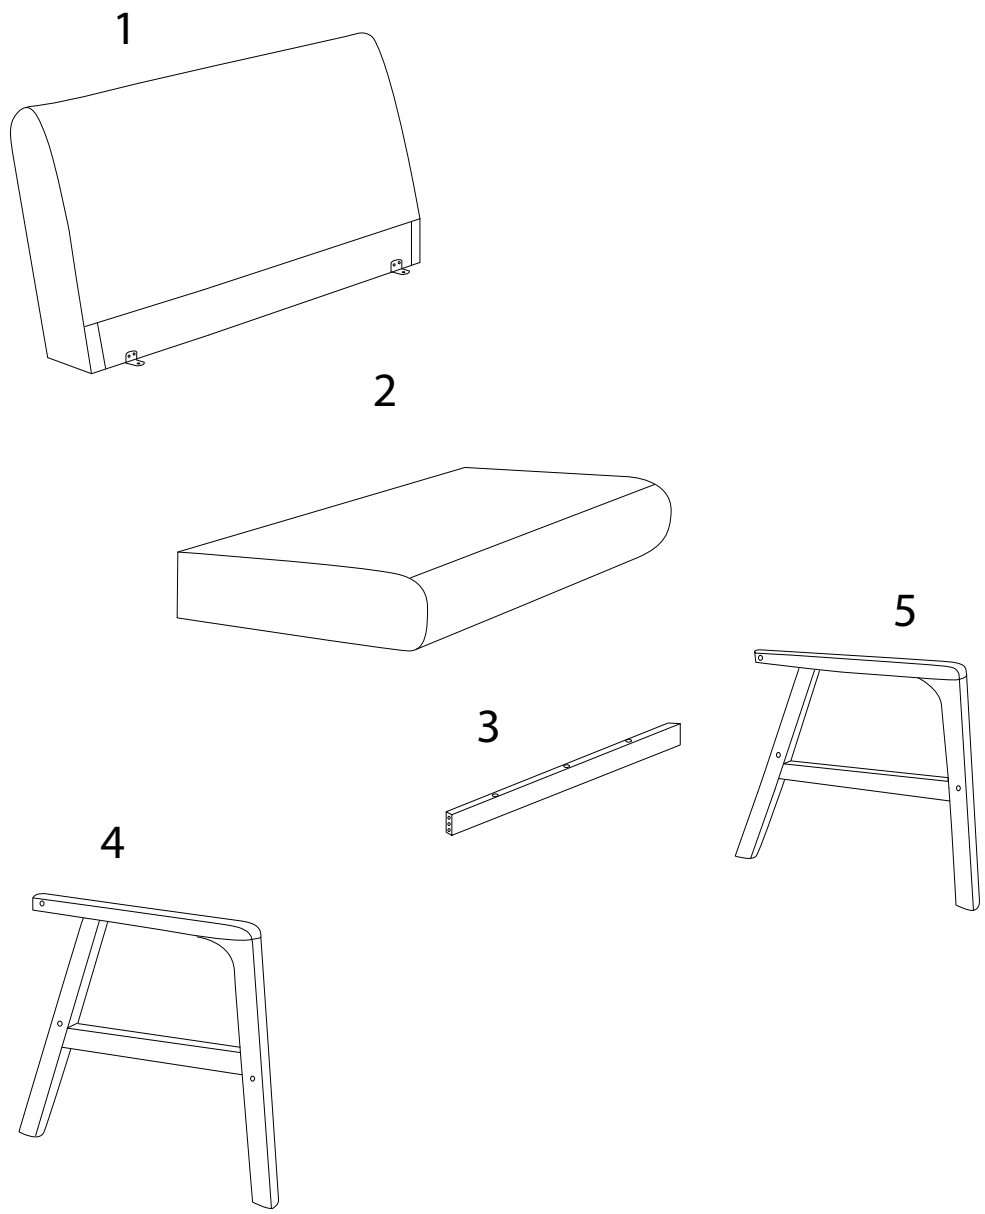

Assembly instructions for the chair, including tool requirements, time, and person count.

Tools: A circular icon contains a screwdriver and an Allen key. A power drill is shown with a diagonal line through it, indicating it is not required.

Time: A clock icon is shown next to the text **30'**.

Person Count: A person icon is shown next to the text **1**.

Warnings: Two warning triangles (exclamation marks) are present. The first is connected to the tool icons, and the second is connected to the person icon.