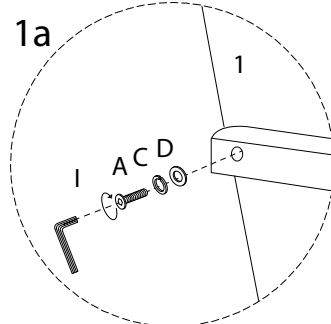

Assembly instructions for the chair, including tool requirements, time, and person count.

Tools: A circular icon contains a screwdriver and an Allen key. A power drill is shown with a diagonal line through it, indicating it is not required.

Time: A clock icon is shown next to the text **30'**.

Person Count: A person icon is shown next to the text **1**.

Warnings: Two warning triangles (exclamation marks) are present. The first is connected to the tool icons, and the second is connected to the person icon.

I

x 1

1

2

3

4