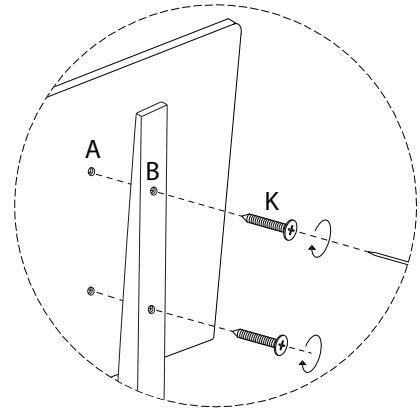

# ROYAN

Assembly instructions for the bed frame:

- Top Section:** A box containing a screwdriver and an Allen key, a crossed-out power drill, and a warning triangle. To the right is a clock icon with a circular arrow and the text "45'".
- Bottom Section:** A box containing a mattress on a slatted base and a crossed-out mattress on a solid base, with a warning triangle. To the right is a person icon and the number "2".

x  
30

x 10

L

x 1

M

x 4

1 x 2

D  x 1	E  x 1	F  x 1	I  x 4	J  x 8	L  x 1
---	---	---	--	---	---

2

C  x 1	G  x 1	I  x 8	J  x 16	L  x 1
---	---	---	--	---

3

4

5

H

x 1

K