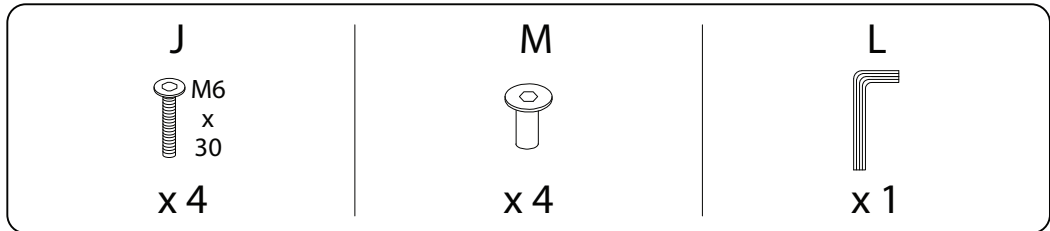

# ROYAN

Assembly instructions for the bed frame:

- Top Section:** A box containing a screwdriver and an Allen key, a crossed-out power drill, and a warning triangle. To the right is a clock icon with a circular arrow and the text "45'".
- Bottom Section:** A box containing a mattress on a slatted base and a crossed-out mattress on a solid base, with a warning triangle. To the right is a person icon and the number "2".

x  
30

x 10

L

x 1

M

x 4

1 x 2

D  x 1	E  x 1	F  x 1	I  x 4	J  x 8	L  x 1
---	---	---	--	---	---

2

C  x 1	G  x 1	I  x 8	J  x 16	L  x 1
---	---	---	--	---

3

4

5

H

x 1

K