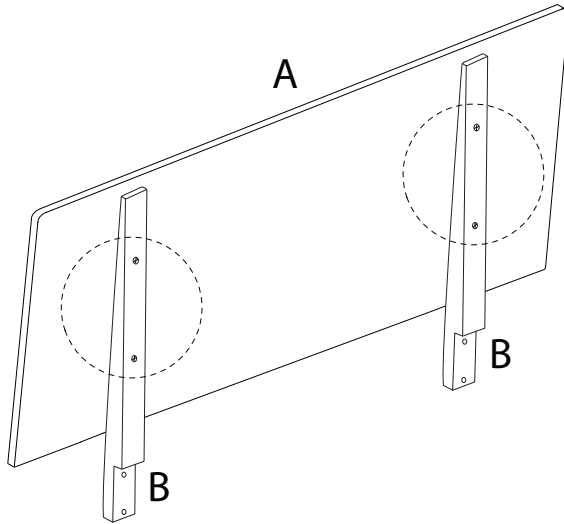

# ROYAN

Assembly instructions for the bed frame:

- Top Section:** A box containing a screwdriver and an Allen key, a crossed-out power drill, and a warning triangle. To the right is a clock icon with a circular arrow and the text "45'".
- Bottom Section:** A box containing a mattress on a slatted base and a crossed-out mattress on a solid base, with a warning triangle. To the right is a person icon and the number "2".

x  
30

x 10

L

x 1

M

x 4

1 x 2

D  x 1	E  x 1	F  x 1	I  x 4	J  x 8	L  x 1
---	---	---	--	---	---

2

C  x 1	G  x 1	I  x 8	J  x 16	L  x 1
---	---	---	--	---

3

4

5

H

x 1

K