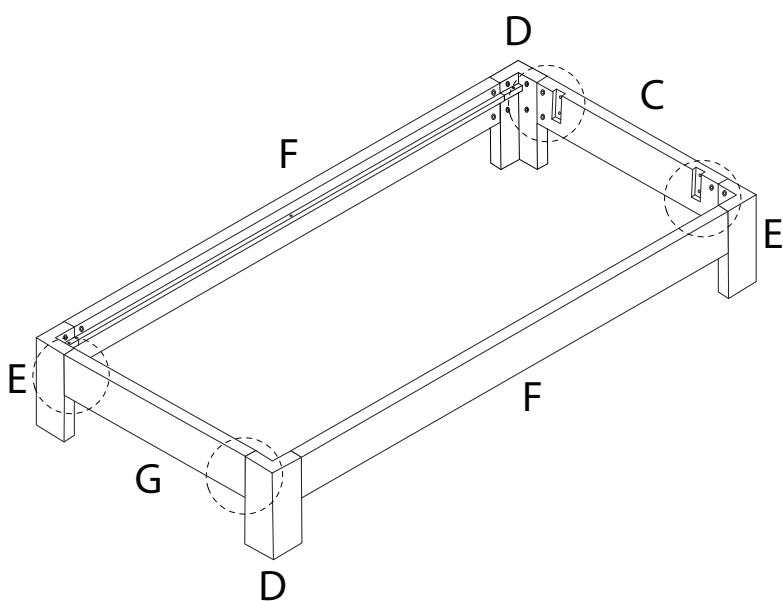

2

C x 1	G x 1	I x 8	J x 16	L x 1