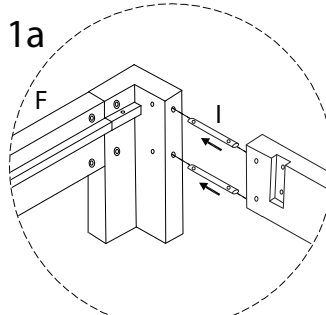

# ROYAN

Assembly instructions for the bed frame:

- Top Section:** A box containing a screwdriver and an Allen key, a crossed-out power drill, and a warning triangle. To the right is a clock icon with a circular arrow and the text "45'".
- Bottom Section:** A box containing a mattress on a slatted base and a crossed-out mattress on a solid base, with a warning triangle. To the right is a person icon and the number "2".

x  
30

x 10

L

x 1

M

x 4

1 x 2

D  x 1	E  x 1	F  x 1	I  x 4	J  x 8	L  x 1
---	---	---	--	---	---

2

C  x 1	G  x 1	I  x 8	J  x 16	L  x 1
---	---	---	--	---

3

4

5

H

x 1

K