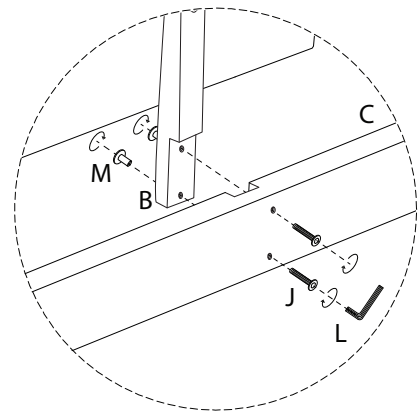

# ROYAN

Assembly instructions for the bed frame:

- Top Section:** A box containing a screwdriver and an Allen key, a crossed-out power drill, and a warning triangle. To the right is a clock icon with a circular arrow and the text "45'".
- Bottom Section:** A box containing a mattress on a slatted base and a crossed-out mattress on a solid base, with a warning triangle. To the right is a person icon and the number "2".

x  
30

x 10

L

x 1

M

x 4

1 x 2

D  x 1	E  x 1	F  x 1	I  x 4	J  x 8	L  x 1
---	---	---	--	---	---

2

C  x 1	G  x 1	I  x 8	J  x 16	L  x 1
---	---	---	--	---

3

4

5

H

x 1

K