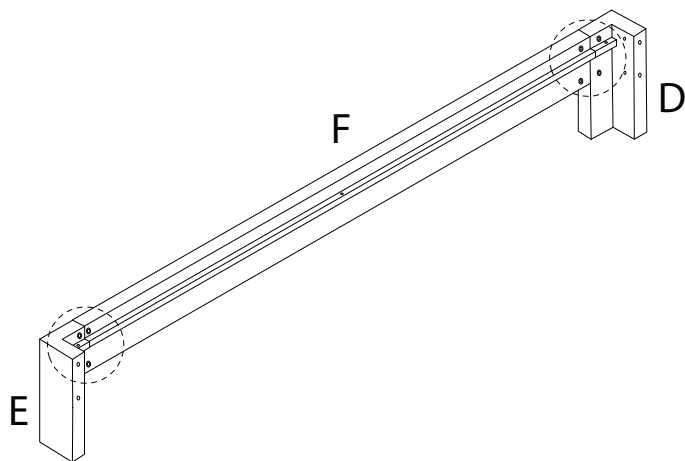

# ROYAN

Assembly instructions for the bed frame:

- Top Section:** A box containing a screwdriver and an Allen key, a crossed-out power drill, and a warning triangle. To the right is a clock icon with a circular arrow and the text "45'".
- Bottom Section:** A box containing a mattress on a slatted base and a crossed-out mattress on a solid base, with a warning triangle. To the right is a person icon and the number "2".

x  
30

x 10

L

x 1

M

x 4

1 x 2

D  x 1	E  x 1	F  x 1	I  x 4	J  x 8	L  x 1
---	---	---	--	---	---