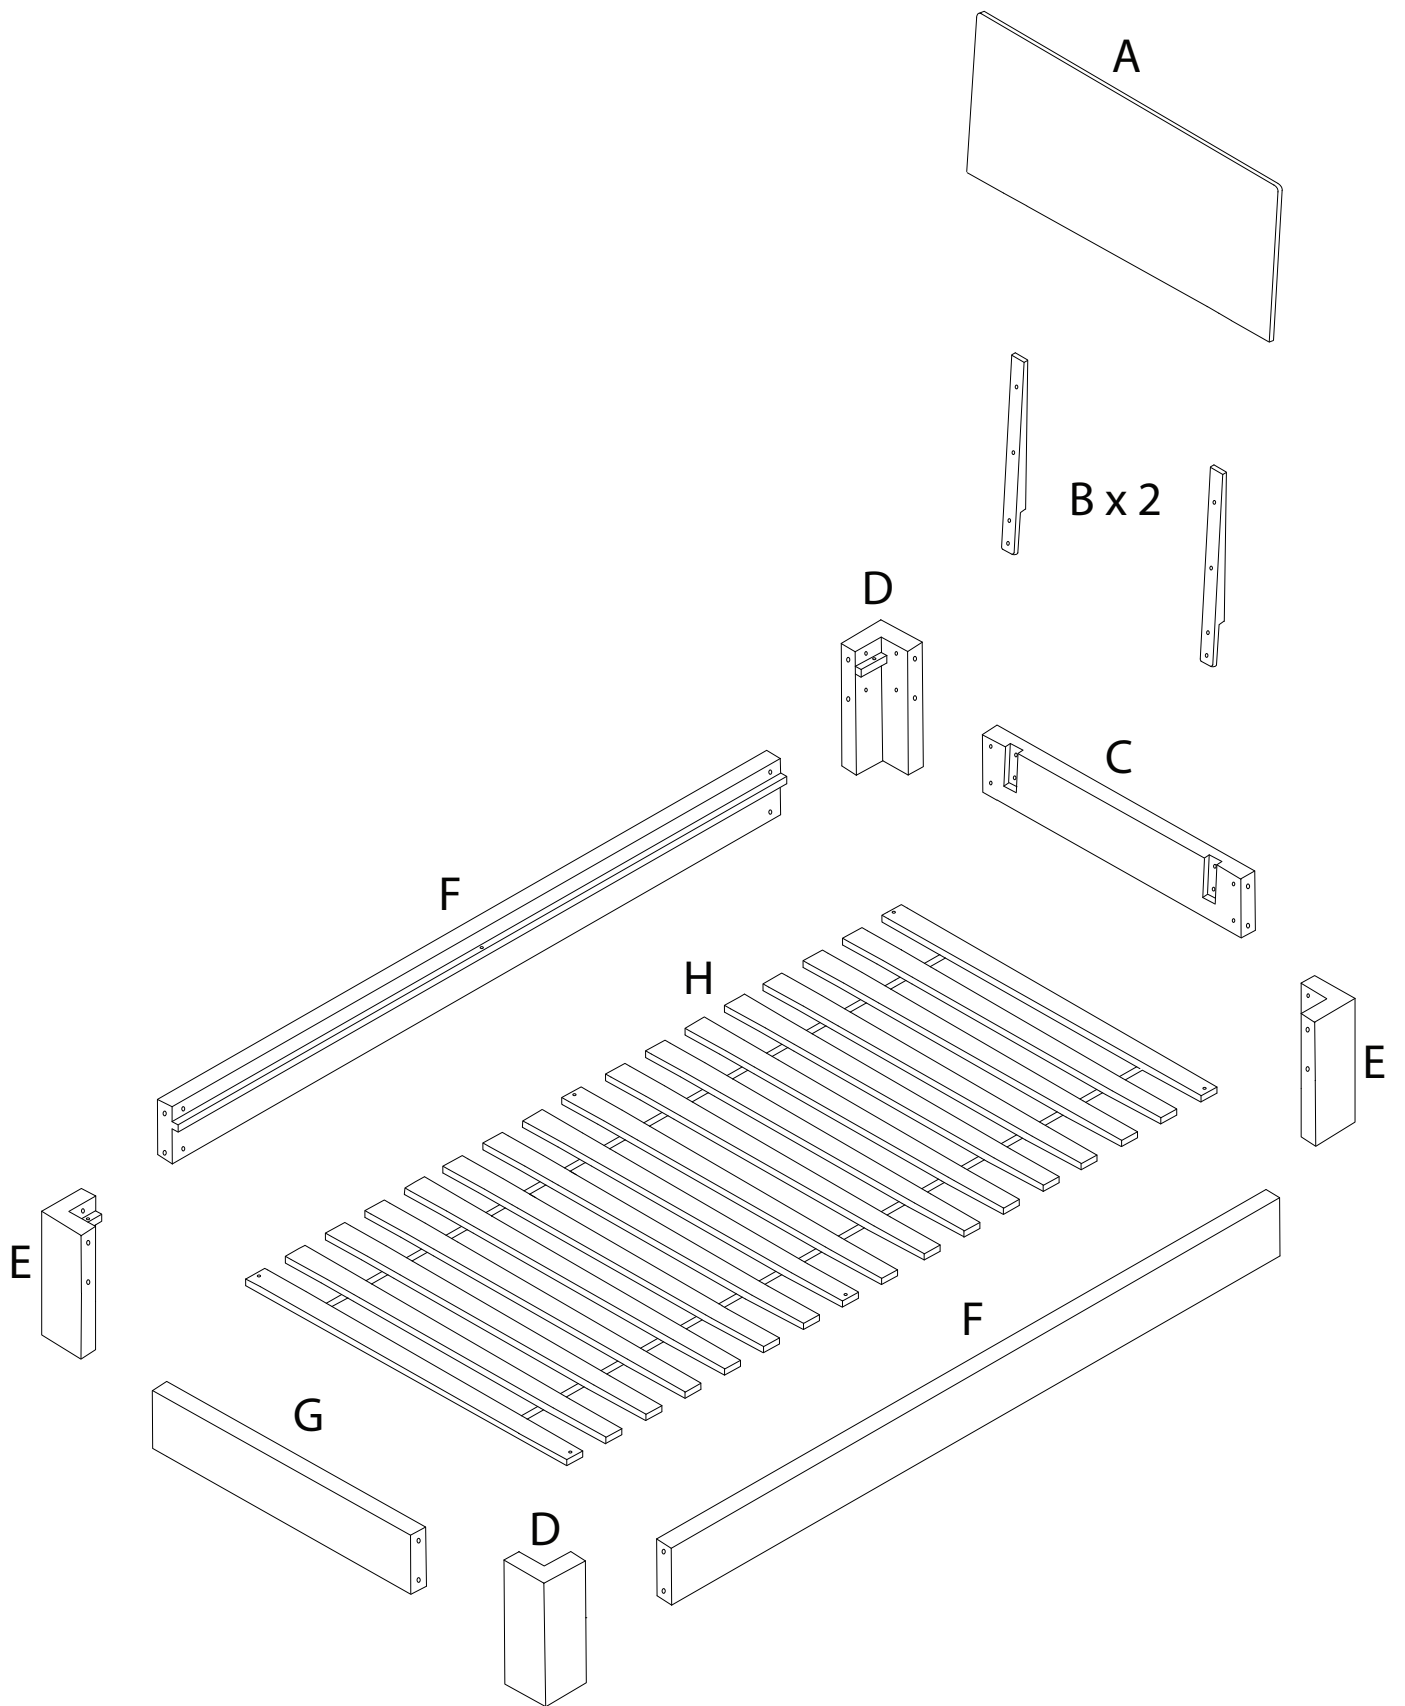

# ROYAN

Assembly instructions for the bed frame:

- Top Section:** A box containing a screwdriver and an Allen key, a crossed-out power drill, and a warning triangle. To the right is a clock icon with a circular arrow and the text "45'".
- Bottom Section:** A box containing a mattress on a slatted base and a crossed-out mattress on a solid base, with a warning triangle. To the right is a person icon and the number "2".

A

x 1

B

x 2

C

x 1

D

x 2

x  
30

x 10

L

x 1

M

x 4

1 x 2

D  x 1	E  x 1	F  x 1	I  x 4	J  x 8	L  x 1
---	---	---	--	---	---