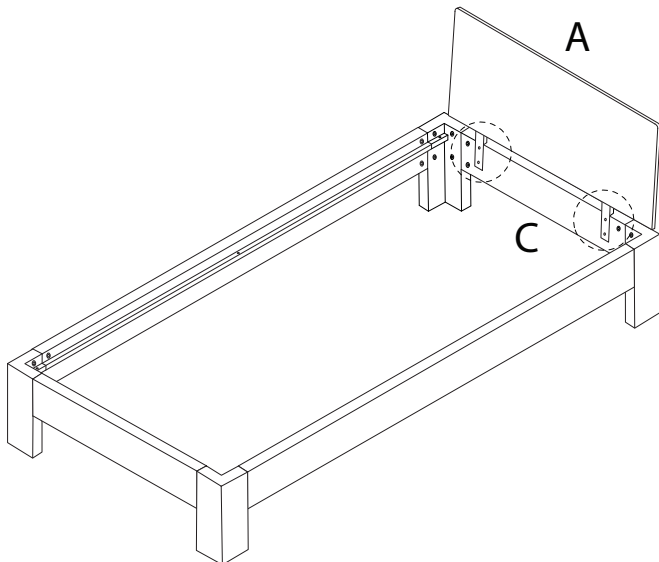

# ROYAN

Assembly instructions for the bed frame:

- Top Section:** A box containing a screwdriver and an Allen key, a crossed-out power drill, and a warning triangle. To the right is a clock icon with a circular arrow and the text "45'".
- Bottom Section:** A box containing a mattress on a slatted base and a crossed-out mattress on a solid base, with a warning triangle. To the right is a person icon and the number "2".

x  
30

x 10

L

x 1

M

x 4

1 x 2

D  x 1	E  x 1	F  x 1	I  x 4	J  x 8	L  x 1
---	---	---	--	---	---

2

C  x 1	G  x 1	I  x 8	J  x 16	L  x 1
---	---	---	--	---

3

4

5

H

x 1

K