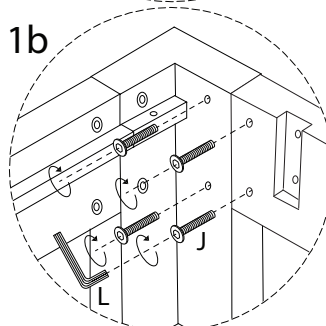

# ROYAN

Assembly instructions for the bed frame:

- Top Section:** A box containing a screwdriver and an Allen key, a crossed-out power drill, and a warning triangle. To the right is a clock icon with a circular arrow and the text "45'".
- Bottom Section:** A box containing a mattress on a slatted base and a crossed-out mattress on a solid base, with a warning triangle. To the right is a person icon and the number "2".

x  
30

x 10

L

x 1

M

x 4

1 x 2

D  x 1	E  x 1	F  x 1	I  x 4	J  x 8	L  x 1
---	---	---	--	---	---

2

C  x 1	G  x 1	I  x 8	J  x 16	L  x 1
---	---	---	--	---

3

4

5

H

x 1

K