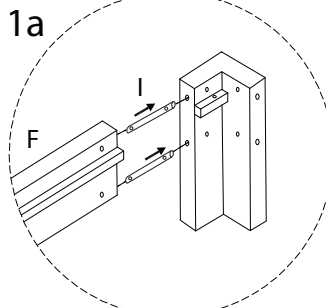

# ROYAN

Assembly instructions for the bed frame:

- Top Section:** A box containing a screwdriver and an Allen key, a crossed-out power drill, and a warning triangle. To the right is a clock icon with a circular arrow and the text "45'".
- Bottom Section:** A box containing a mattress on a slatted base and a crossed-out mattress on a solid base, with a warning triangle. To the right is a person icon and the number "2".

x  
30

x 10

L

x 1

M

x 4

1 x 2

D  x 1	E  x 1	F  x 1	I  x 4	J  x 8	L  x 1
---	---	---	--	---	---

2

C  x 1	G  x 1	I  x 8	J  x 16	L  x 1
---	---	---	--	---

3

4

5

H

x 1

K