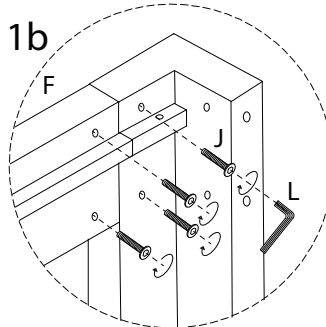

# ROYAN

Assembly instructions for the bed frame:

- Top Section:** A box containing a screwdriver and an Allen key, a crossed-out power drill, and a warning triangle. To the right is a clock icon with a circular arrow and the text "45'".
- Bottom Section:** A box containing a mattress on a slatted base and a crossed-out mattress on a solid base, with a warning triangle. To the right is a person icon and the number "2".

x  
30

x 10

L

x 1

M

x 4

1 x 2

D  x 1	E  x 1	F  x 1	I  x 4	J  x 8	L  x 1
---	---	---	--	---	---

2

C  x 1	G  x 1	I  x 8	J  x 16	L  x 1
---	---	---	--	---

3

4

5

H

x 1

K