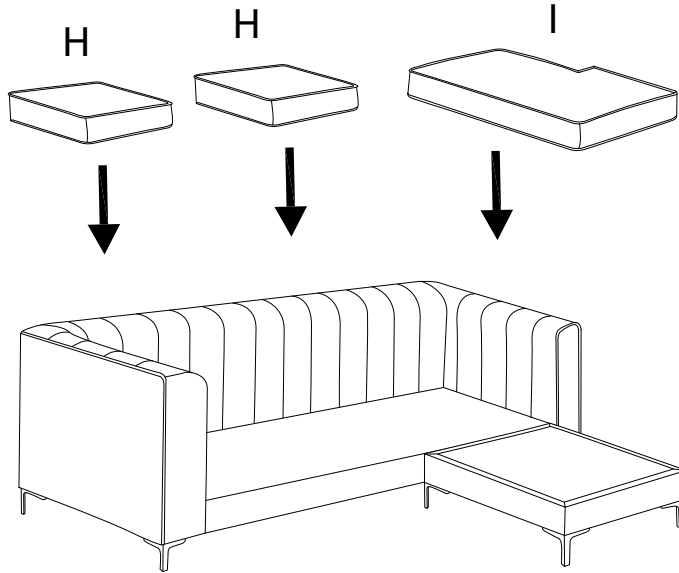

Diagram illustrating assembly instructions and warnings:

- Warning 1:** A warning triangle with an exclamation mark is positioned above a box containing:
  - A circular icon showing an L-shaped metal bracket.
  - An icon of a power drill with a diagonal line through it, indicating that a power drill should not be used.
- Warning 2:** A warning triangle with an exclamation mark is positioned above a box containing:
  - A circular icon showing a rectangular block being placed on a textured mat.
  - An icon of a rectangular block with a diagonal line through it, indicating that the block should not be placed directly on a hard surface.
- Time:** A clock icon is shown next to the text "40'", indicating an estimated assembly time of 40 minutes.
- Person:** An icon of a person is shown next to the number "1", indicating that one person is required for assembly.

5

6

7

8

9

!