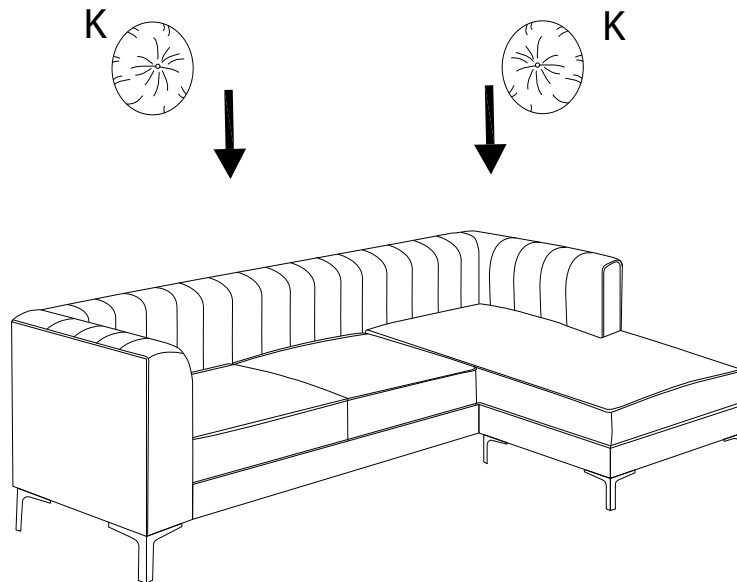

Diagram illustrating assembly instructions and warnings:

- Warning 1:** A warning triangle with an exclamation mark is positioned above a box containing:
  - A circular icon showing an L-shaped metal bracket.
  - An icon of a power drill with a diagonal line through it, indicating that a power drill should not be used.
- Warning 2:** A warning triangle with an exclamation mark is positioned above a box containing:
  - A circular icon showing a rectangular block being placed on a textured mat.
  - An icon of a rectangular block with a diagonal line through it, indicating that the block should not be placed directly on a hard surface.
- Time:** A clock icon is shown next to the text "40'", indicating an estimated assembly time of 40 minutes.
- Person:** An icon of a person is shown next to the number "1", indicating that one person is required for assembly.

5

6

7

8

9

!