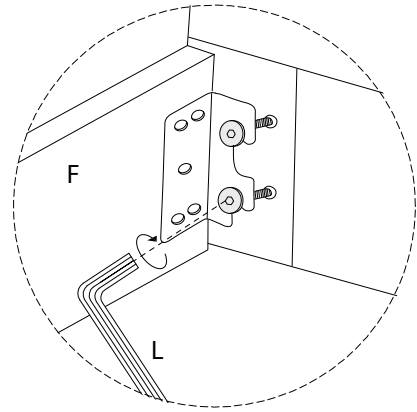

Diagram illustrating assembly instructions and warnings:

- Warning 1:** A warning triangle with an exclamation mark is positioned above a box containing:
  - A circular icon showing an L-shaped metal bracket.
  - An icon of a power drill with a diagonal line through it, indicating that a power drill should not be used.
- Warning 2:** A warning triangle with an exclamation mark is positioned above a box containing:
  - A circular icon showing a rectangular block being placed on a textured mat.
  - An icon of a rectangular block with a diagonal line through it, indicating that the block should not be placed directly on a hard surface.
- Time:** A clock icon is shown next to the text "40'", indicating an estimated assembly time of 40 minutes.
- Person:** An icon of a person is shown next to the number "1", indicating that one person is required for assembly.

x 16

N

x 16

!

1

2

3

4