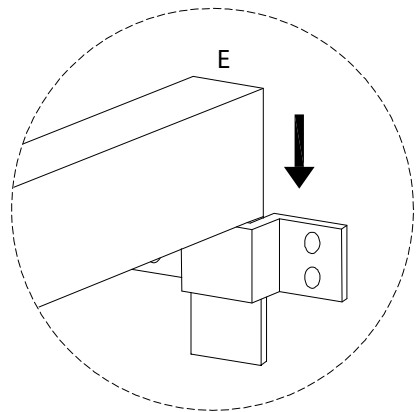

Diagram illustrating assembly instructions and warnings:

- Warning 1:** A warning triangle with an exclamation mark is positioned above a box containing:
  - A circular icon showing an L-shaped metal bracket.
  - An icon of a power drill with a diagonal line through it, indicating that a power drill should not be used.
- Warning 2:** A warning triangle with an exclamation mark is positioned above a box containing:
  - A circular icon showing a rectangular block being placed on a textured mat.
  - An icon of a rectangular block with a diagonal line through it, indicating that the block should not be placed directly on a hard surface.
- Time:** A clock icon is shown next to the text "40'", indicating an estimated assembly time of 40 minutes.
- Person:** An icon of a person is shown next to the number "1", indicating that one person is required for assembly.

x 16

N

x 16

!

1

2

3

4