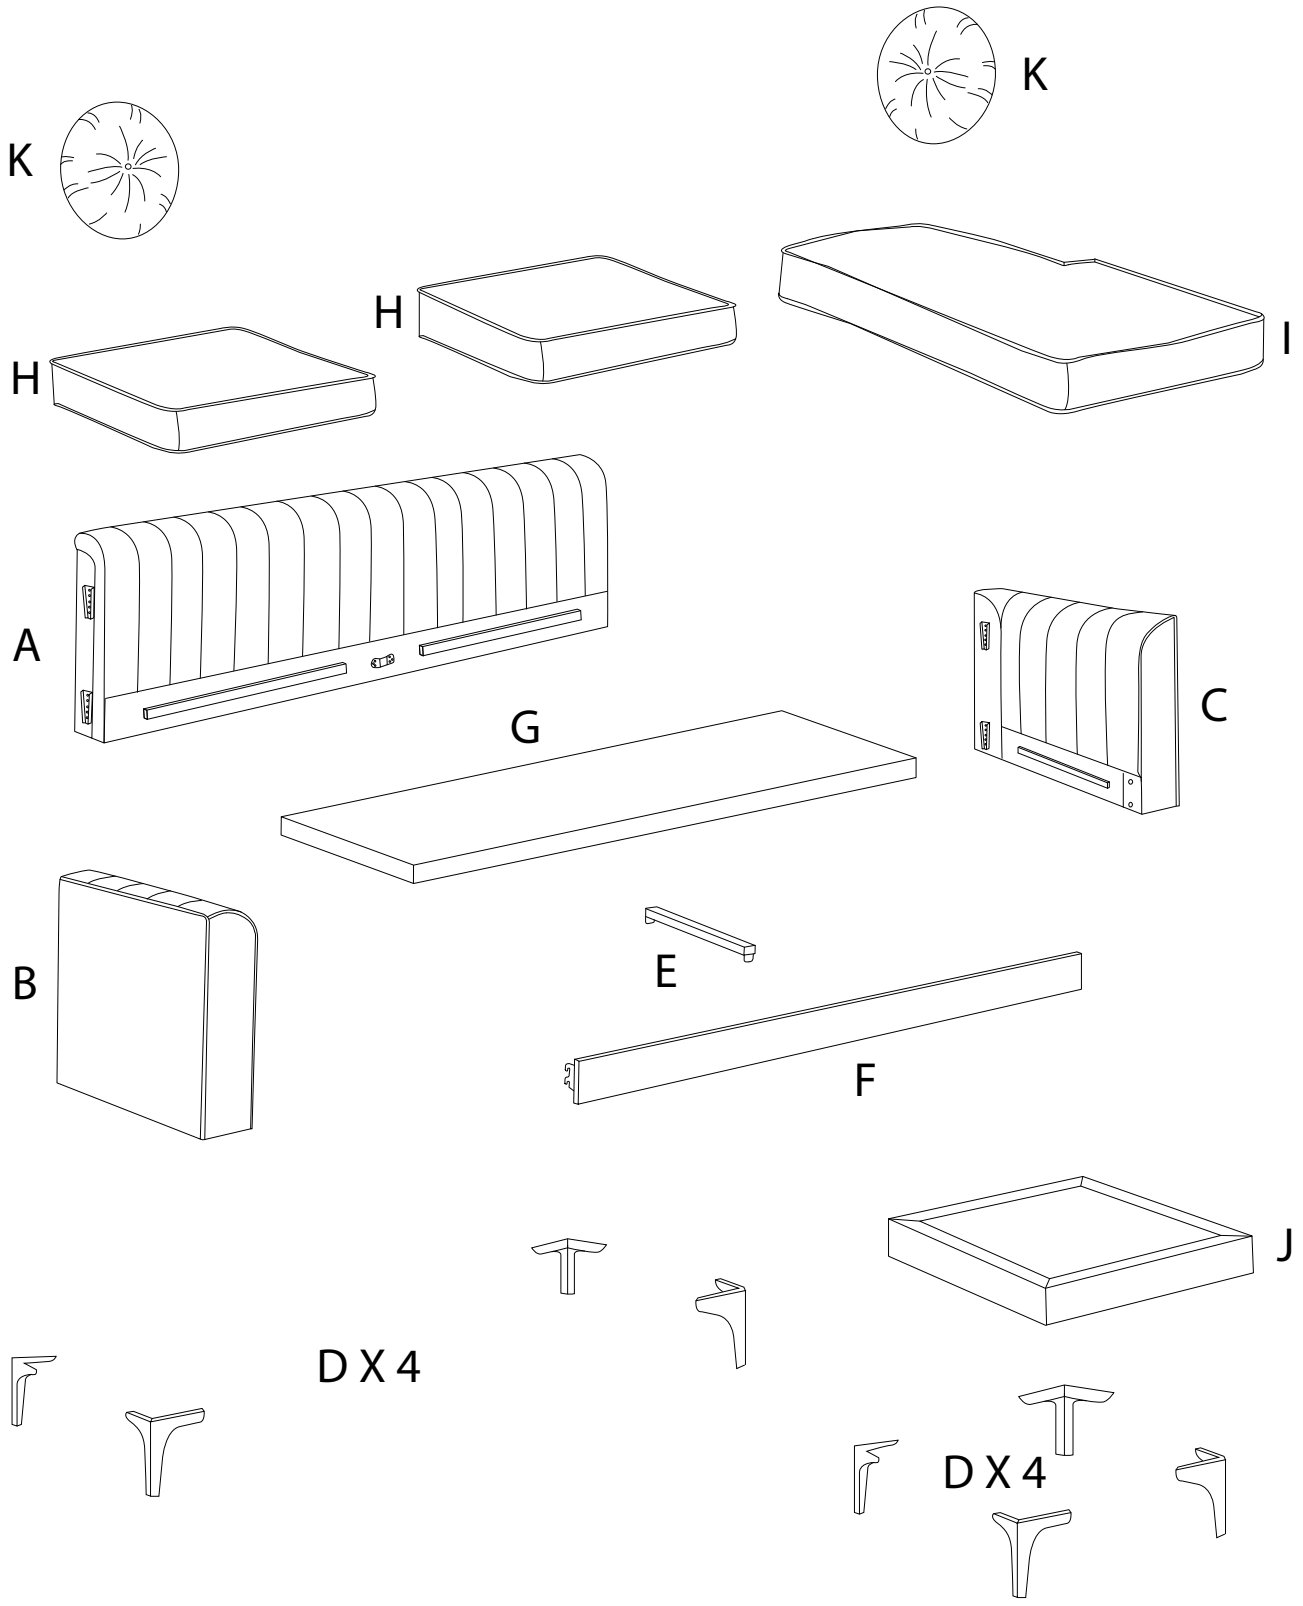

Diagram illustrating assembly instructions and warnings:

- Warning 1:** A warning triangle with an exclamation mark is positioned above a box containing:
  - A circular icon showing an L-shaped metal bracket.
  - An icon of a power drill with a diagonal line through it, indicating that a power drill should not be used.
- Warning 2:** A warning triangle with an exclamation mark is positioned above a box containing:
  - A circular icon showing a rectangular block being placed on a textured mat.
  - An icon of a rectangular block with a diagonal line through it, indicating that the block should not be placed directly on a hard surface.
- Time:** A clock icon is shown next to the text "40'", indicating an estimated assembly time of 40 minutes.
- Person:** An icon of a person is shown next to the number "1", indicating that one person is required for assembly.

F

x 1

G

x 1

H

x 2

I

x 1