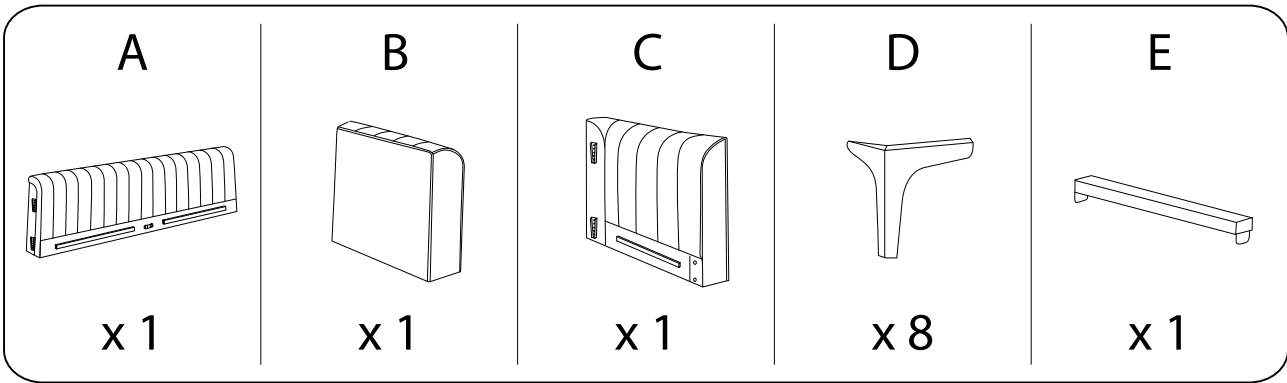

Diagram illustrating assembly instructions and warnings:

- Warning 1:** A warning triangle with an exclamation mark is positioned above a box containing:
  - A circular icon showing an L-shaped metal bracket.
  - An icon of a power drill with a diagonal line through it, indicating that a power drill should not be used.
- Warning 2:** A warning triangle with an exclamation mark is positioned above a box containing:
  - A circular icon showing a rectangular block being placed on a textured mat.
  - An icon of a rectangular block with a diagonal line through it, indicating that the block should not be placed directly on a hard surface.
- Time:** A clock icon is shown next to the text "40'", indicating an estimated assembly time of 40 minutes.
- Person:** An icon of a person is shown next to the number "1", indicating that one person is required for assembly.