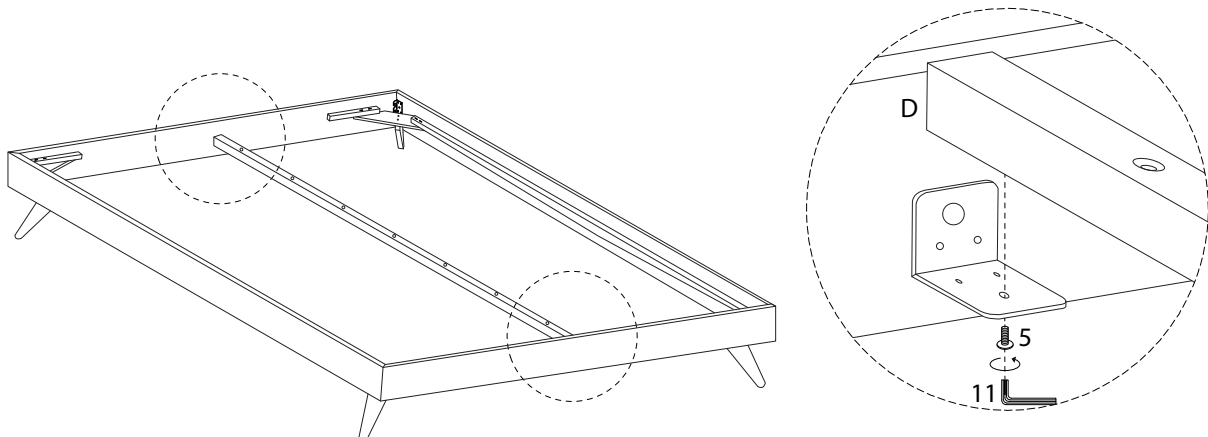

# BERRIC

Diagram illustrating assembly instructions and safety warnings:

- Warning 1:** A triangle with an exclamation mark. To its left, a circle contains an L-shaped metal bracket. To the right of the circle is a power drill with a diagonal line through it, indicating that a power drill should not be used.
- Warning 2:** A triangle with an exclamation mark. To its left, a circle contains a rectangular block being placed on a surface with a grid pattern. To the right of the circle is a rectangular block with a diagonal line through it, indicating that the block should not be placed on a soft or uneven surface.
- Time:** A clock icon with a circular arrow, indicating a duration of 45 minutes.
- Personnel:** An icon of a person, indicating that 2 people are required for assembly.

D

x 1

5

x 2

11

x 1

7 x 3

E

x 1

14

x 1

8

H

x 1

1

x 3