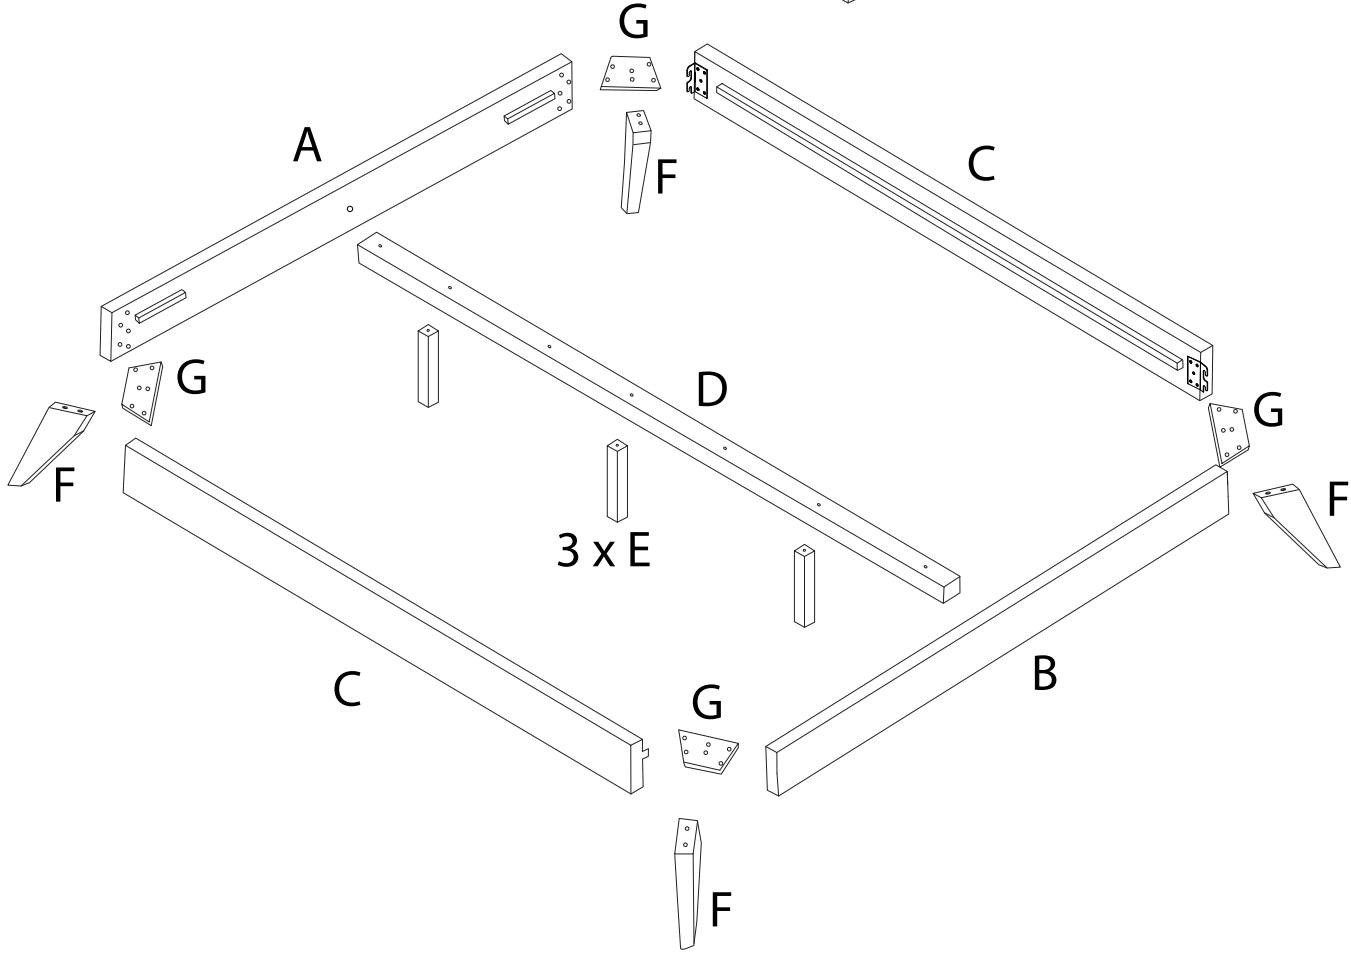

# BERRIC

Diagram illustrating assembly instructions and safety warnings:

- Warning 1:** A triangle with an exclamation mark. To its left, a circle contains an L-shaped metal bracket. To the right of the circle is a power drill with a diagonal line through it, indicating that a power drill should not be used.
- Warning 2:** A triangle with an exclamation mark. To its left, a circle contains a rectangular block being placed on a surface with a grid pattern. To the right of the circle is a rectangular block with a diagonal line through it, indicating that the block should not be placed on a soft or uneven surface.
- Time:** A clock icon with a circular arrow, indicating a duration of 45 minutes.
- Personnel:** An icon of a person, indicating that 2 people are required for assembly.

<b>A</b>	<b>B</b>	<b>C</b>	<b>D</b>	<b>E</b>	<b>F</b>
					
<b>x 1</b>	<b>x 1</b>	<b>x 2</b>	<b>x 1</b>	<b>x 3</b>	<b>x 4</b>

<p><b>G</b></p>  <p><b>x 4</b></p>	<p><b>H</b></p>  <p><b>x 1</b></p>	<p><b>1</b></p>  <p>M6 x 100</p> <p><b>x 3</b></p>	<p><b>2</b></p>  <p>M6 x 50</p> <p><b>x 16</b></p>
<p><b>3</b></p>  <p>M6 x 40</p> <p><b>x 18</b></p>	<p><b>4</b></p>  <p>M6 x 20</p> <p><b>x 8</b></p>	<p><b>5</b></p>  <p>M6 x 15</p> <p><b>x 4</b></p>	<p><b>6</b></p>  <p>M8 x 50</p> <p><b>x 8</b></p>
<p><b>7</b></p>  <p><b>x 3</b></p>	<p><b>8</b></p>  <p><b>x 24</b></p>	<p><b>9</b></p>  <p><b>x 24</b></p>	<p><b>10</b></p>  <p>M4 x 32</p> <p><b>x 12</b></p>
<p><b>11</b></p>  <p>M4</p> <p><b>x 1</b></p>	<p><b>12</b></p>  <p>M5</p> <p><b>x 1</b></p>	<p><b>13</b></p>  <p><b>x 2</b></p>	<p><b>14</b></p>  <p><b>x 3</b></p>