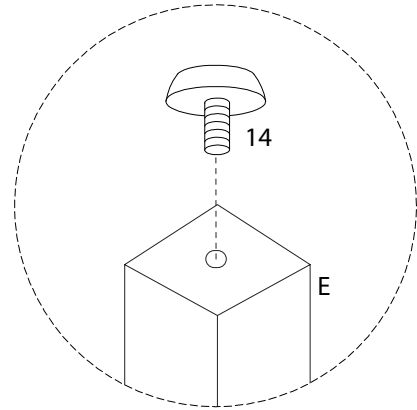

# BERRIC

Diagram illustrating assembly instructions and safety warnings:

- Warning 1:** A triangle with an exclamation mark. To its left, a circle contains an L-shaped metal bracket. To the right of the circle is a power drill with a diagonal line through it, indicating that a power drill should not be used.
- Warning 2:** A triangle with an exclamation mark. To its left, a circle contains a rectangular block being placed on a surface with a grid pattern. To the right of the circle is a rectangular block with a diagonal line through it, indicating that the block should not be placed on a soft or uneven surface.
- Time:** A clock icon with a circular arrow, indicating a duration of 45 minutes.
- Personnel:** An icon of a person, indicating that 2 people are required for assembly.

D

x 1

5

x 2

11

x 1

7 x 3

E

x 1

14

x 1

8

H

x 1

1

x 3