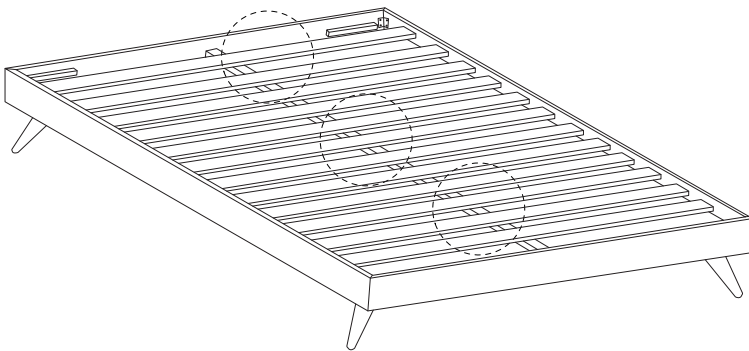

# BERRIC

Diagram illustrating assembly instructions and safety warnings:

- Warning 1:** A triangle with an exclamation mark. To its left, a circle contains an L-shaped metal bracket. To the right of the circle is a power drill with a diagonal line through it, indicating that a power drill should not be used.
- Warning 2:** A triangle with an exclamation mark. To its left, a circle contains a rectangular block being placed on a surface with a grid pattern. To the right of the circle is a rectangular block with a diagonal line through it, indicating that the block should not be placed on a soft or uneven surface.
- Time:** A clock icon with a circular arrow, indicating a duration of 45 minutes.
- Personnel:** An icon of a person, indicating that 2 people are required for assembly.

x 1

14

x 1

8

H

x 1

1

x 3

7

x 3

9

3

x 18

10

10

x 12