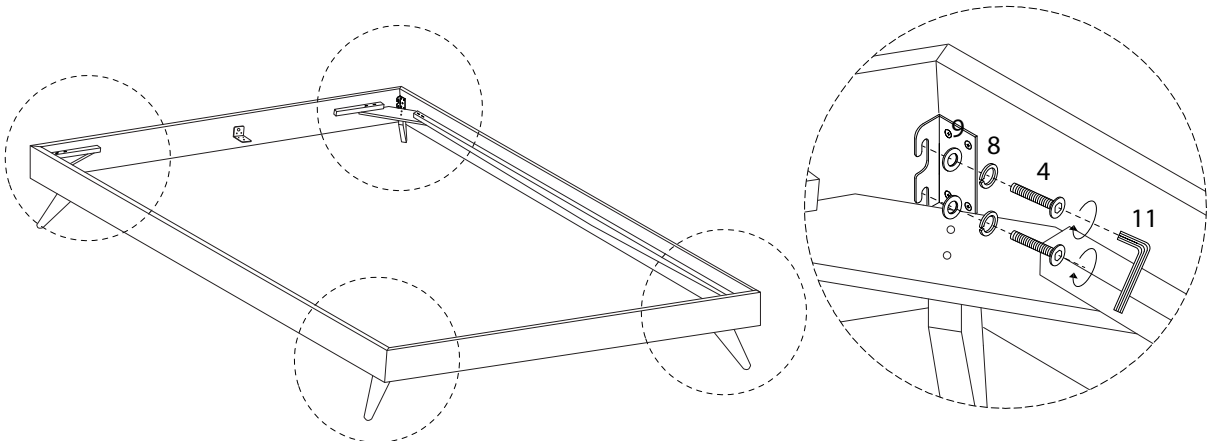

# BERRIC

Diagram illustrating assembly instructions and safety warnings:

- Warning 1:** A triangle with an exclamation mark. To its left, a circle contains an L-shaped metal bracket. To the right of the circle is a power drill with a diagonal line through it, indicating that a power drill should not be used.
- Warning 2:** A triangle with an exclamation mark. To its left, a circle contains a rectangular block being placed on a surface with a grid pattern. To the right of the circle is a rectangular block with a diagonal line through it, indicating that the block should not be placed on a soft or uneven surface.
- Time:** A clock icon with a circular arrow, indicating a duration of 45 minutes.
- Personnel:** An icon of a person, indicating that 2 people are required for assembly.

11

x 1

13

x 2

3 x 2

4

5

2