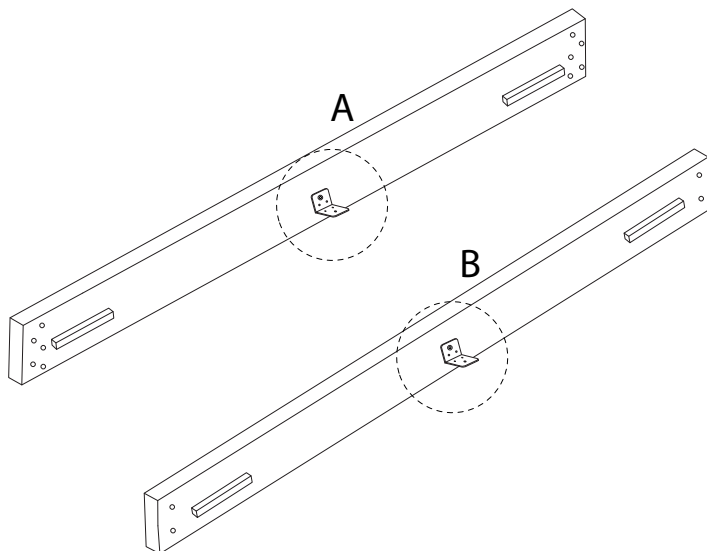

# BERRIC

Diagram illustrating assembly instructions and safety warnings:

- Warning 1:** A triangle with an exclamation mark. To its left, a circle contains an L-shaped metal bracket. To the right of the circle is a power drill with a diagonal line through it, indicating that a power drill should not be used.
- Warning 2:** A triangle with an exclamation mark. To its left, a circle contains a rectangular block being placed on a surface with a grid pattern. To the right of the circle is a rectangular block with a diagonal line through it, indicating that the block should not be placed on a soft or uneven surface.
- Time:** A clock icon with a circular arrow, indicating a duration of 45 minutes.
- Personnel:** An icon of a person, indicating that 2 people are required for assembly.

11

x 1

13

x 2

3 x 2

4

5

2