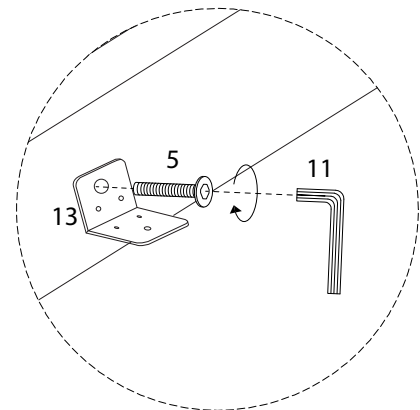

# BERRIC

Diagram illustrating assembly instructions and safety warnings:

- Warning 1:** A triangle with an exclamation mark. To its left, a circle contains an L-shaped metal bracket. To the right of the circle is a power drill with a diagonal line through it, indicating that a power drill should not be used.
- Warning 2:** A triangle with an exclamation mark. To its left, a circle contains a rectangular block being placed on a surface with a grid pattern. To the right of the circle is a rectangular block with a diagonal line through it, indicating that the block should not be placed on a soft or uneven surface.
- Time:** A clock icon with a circular arrow, indicating a duration of 45 minutes.
- Personnel:** An icon of a person, indicating that 2 people are required for assembly.

11

x 1

13

x 2

3 x 2

4

5

2