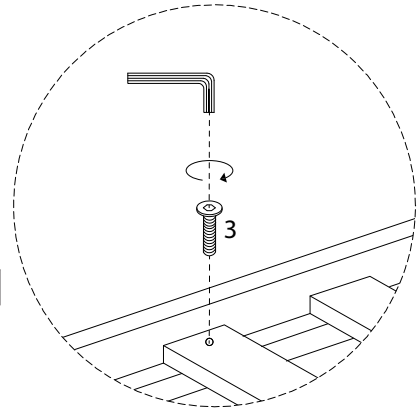

# BERRIC

Diagram illustrating assembly instructions and safety warnings:

- Warning 1:** A triangle with an exclamation mark. To its left, a circle contains an L-shaped metal bracket. To the right of the circle is a power drill with a diagonal line through it, indicating that a power drill should not be used.
- Warning 2:** A triangle with an exclamation mark. To its left, a circle contains a rectangular block being placed on a surface with a grid pattern. To the right of the circle is a rectangular block with a diagonal line through it, indicating that the block should not be placed on a soft or uneven surface.
- Time:** A clock icon with a circular arrow, indicating a duration of 45 minutes.
- Personnel:** An icon of a person, indicating that 2 people are required for assembly.

7

x 3

9

3

x 18

10

10

x 12