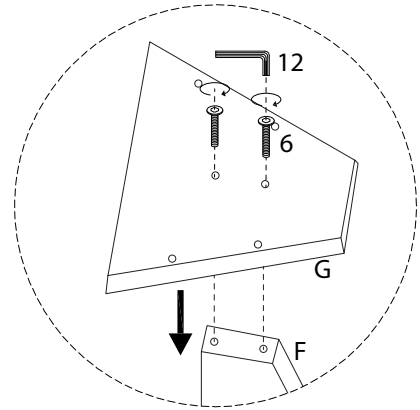

# BERRIC

Diagram illustrating assembly instructions and safety warnings:

- Warning 1:** A triangle with an exclamation mark. To its left, a circle contains an L-shaped metal bracket. To the right of the circle is a power drill with a diagonal line through it, indicating that a power drill should not be used.
- Warning 2:** A triangle with an exclamation mark. To its left, a circle contains a rectangular block being placed on a surface with a grid pattern. To the right of the circle is a rectangular block with a diagonal line through it, indicating that the block should not be placed on a soft or uneven surface.
- Time:** A clock icon with a circular arrow, indicating a duration of 45 minutes.
- Personnel:** An icon of a person, indicating that 2 people are required for assembly.

<b>A</b>	<b>B</b>	<b>C</b>	<b>D</b>	<b>E</b>	<b>F</b>
					
<b>x 1</b>	<b>x 1</b>	<b>x 2</b>	<b>x 1</b>	<b>x 3</b>	<b>x 4</b>

<p><b>G</b></p>  <p><b>x 4</b></p>	<p><b>H</b></p>  <p><b>x 1</b></p>	<p><b>1</b></p>  <p>M6 x 100</p> <p><b>x 3</b></p>	<p><b>2</b></p>  <p>M6 x 50</p> <p><b>x 16</b></p>
<p><b>3</b></p>  <p>M6 x 40</p> <p><b>x 18</b></p>	<p><b>4</b></p>  <p>M6 x 20</p> <p><b>x 8</b></p>	<p><b>5</b></p>  <p>M6 x 15</p> <p><b>x 4</b></p>	<p><b>6</b></p>  <p>M8 x 50</p> <p><b>x 8</b></p>
<p><b>7</b></p>  <p><b>x 3</b></p>	<p><b>8</b></p>  <p><b>x 24</b></p>	<p><b>9</b></p>  <p><b>x 24</b></p>	<p><b>10</b></p>  <p>M4 x 32</p> <p><b>x 12</b></p>
<p><b>11</b></p>  <p>M4</p> <p><b>x 1</b></p>	<p><b>12</b></p>  <p>M5</p> <p><b>x 1</b></p>	<p><b>13</b></p>  <p><b>x 2</b></p>	<p><b>14</b></p>  <p><b>x 3</b></p>

1 x 4

F

x 1

G

x 1

6

x 2

12

x 1

2

A

x 1

B

x 1

5

x 2