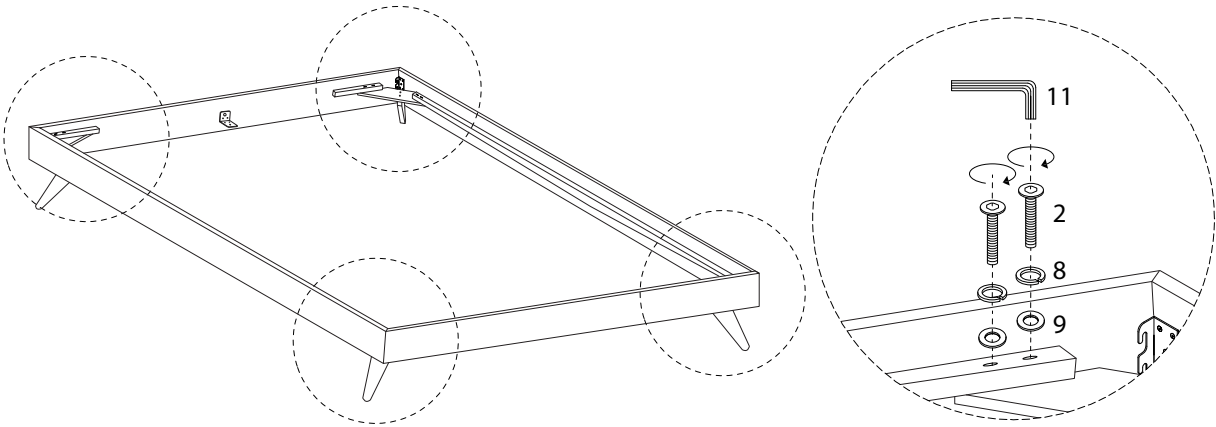

# BERRIC

Diagram illustrating assembly instructions and safety warnings:

- Warning 1:** A triangle with an exclamation mark. To its left, a circle contains an L-shaped metal bracket. To the right of the circle is a power drill with a diagonal line through it, indicating that a power drill should not be used.
- Warning 2:** A triangle with an exclamation mark. To its left, a circle contains a rectangular block being placed on a surface with a grid pattern. To the right of the circle is a rectangular block with a diagonal line through it, indicating that the block should not be placed on a soft or uneven surface.
- Time:** A clock icon with a circular arrow, indicating a duration of 45 minutes.
- Personnel:** An icon of a person, indicating that 2 people are required for assembly.

x 8

8

x 8

9

x 8

11

x 1

6

D

x 1

5

x 2

11

x 1

7 x 3

E