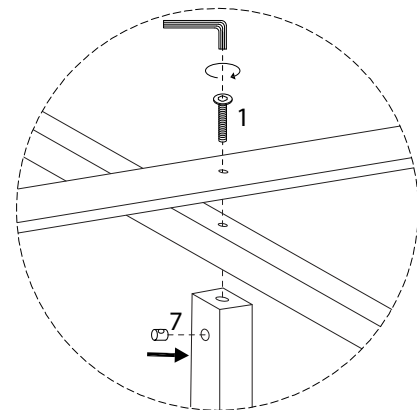

8

H

x 1

1

x 3

7

x 3