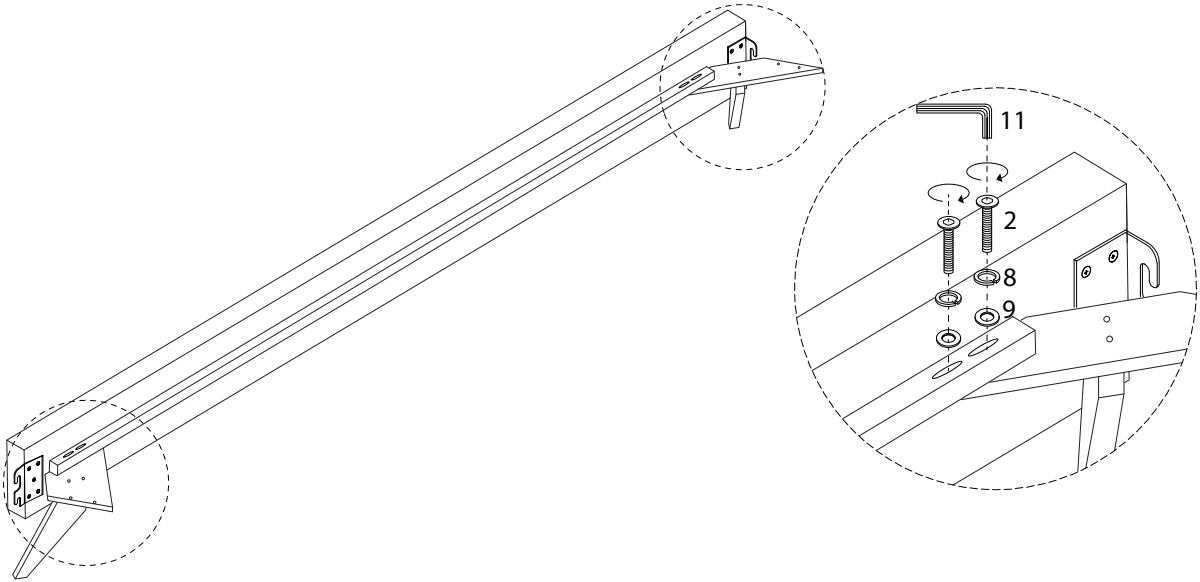

# BERRIC

Diagram illustrating assembly instructions and safety warnings:

- Warning 1:** A triangle with an exclamation mark. To its left, a circle contains an L-shaped metal bracket. To the right of the circle is a power drill with a diagonal line through it, indicating that a power drill should not be used.
- Warning 2:** A triangle with an exclamation mark. To its left, a circle contains a rectangular block being placed on a surface with a grid pattern. To the right of the circle is a rectangular block with a diagonal line through it, indicating that the block should not be placed on a soft or uneven surface.
- Time:** A clock icon with a circular arrow, indicating a duration of 45 minutes.
- Personnel:** An icon of a person, indicating that 2 people are required for assembly.

11

x 1

13

x 2

3 x 2

4

5

2