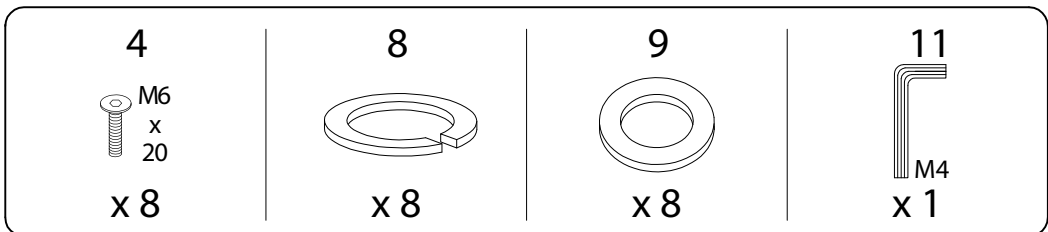

# BERRIC

Diagram illustrating assembly instructions and safety warnings:

- Warning 1:** A triangle with an exclamation mark. To its left, a circle contains an L-shaped metal bracket. To the right of the circle is a power drill with a diagonal line through it, indicating that a power drill should not be used.
- Warning 2:** A triangle with an exclamation mark. To its left, a circle contains a rectangular block being placed on a surface with a grid pattern. To the right of the circle is a rectangular block with a diagonal line through it, indicating that the block should not be placed on a soft or uneven surface.
- Time:** A clock icon with a circular arrow, indicating a duration of 45 minutes.
- Personnel:** An icon of a person, indicating that 2 people are required for assembly.

11

x 1

13

x 2

3 x 2

4

5

2

x 8

8

x 8

9

x 8

11

x 1

6