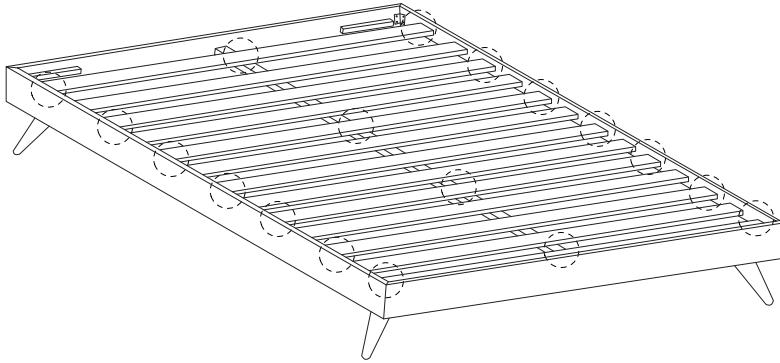

# BERRIC

Diagram illustrating assembly instructions and safety warnings:

- Warning 1:** A triangle with an exclamation mark. To its left, a circle contains an L-shaped metal bracket. To the right of the circle is a power drill with a diagonal line through it, indicating that a power drill should not be used.
- Warning 2:** A triangle with an exclamation mark. To its left, a circle contains a rectangular block being placed on a surface with a grid pattern. To the right of the circle is a rectangular block with a diagonal line through it, indicating that the block should not be placed on a soft or uneven surface.
- Time:** A clock icon with a circular arrow, indicating a duration of 45 minutes.
- Personnel:** An icon of a person, indicating that 2 people are required for assembly.

7

x 3

9

3

x 18

10

10

x 12